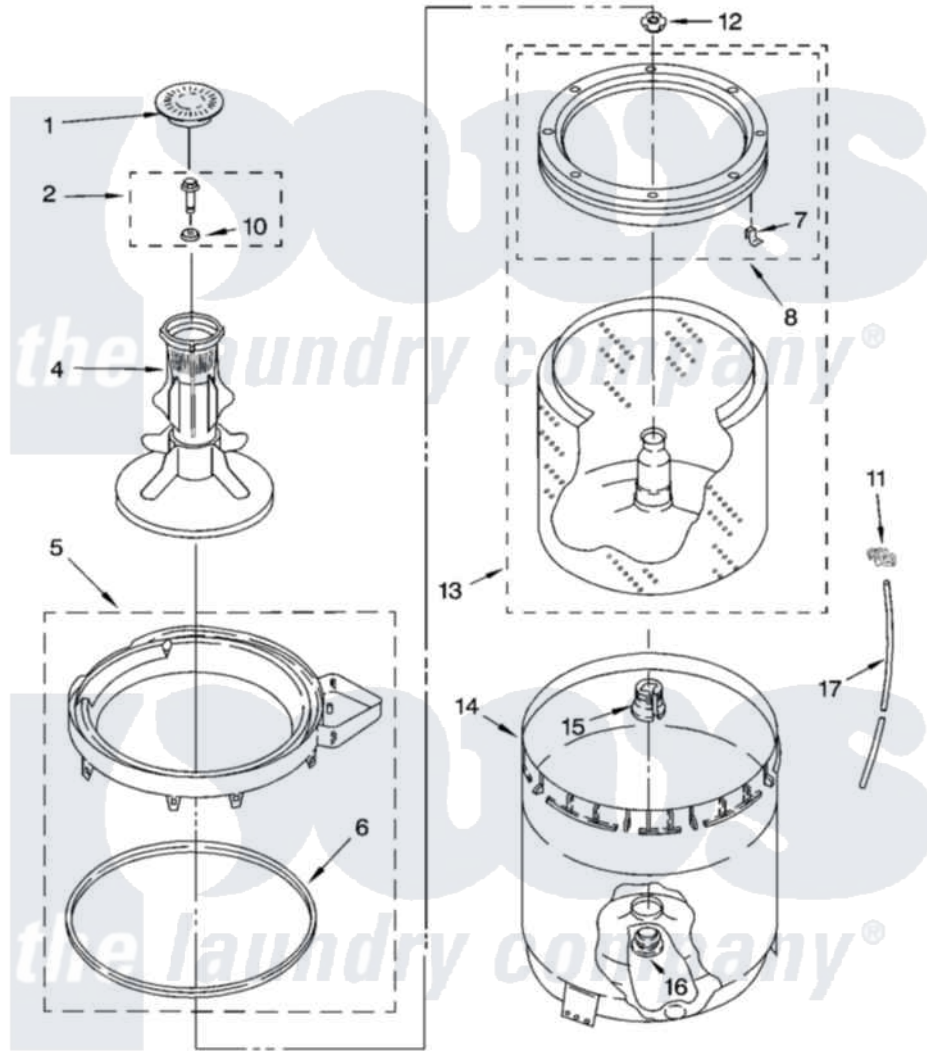

Whirlpool 1CWTW5505SQ0 03 - AGITATOR, BASKET AND TUB PARTS

AGITATOR, BASKET AND TUB PARTS

For Model: 1CWTW5505SQ0
(White)

W10122087

5

Whirlpool Residential Whirlpool 1CWTW5505SQ0 Washer Parts Parts Diagram 03 - AGITATOR, BASKET AND TUB PARTS

Click on the part number to view part

Item	Original Part Number	Replaced By	Status	Part Description
1	3352483			Cap, Agitator
2	358237			Screw And Washer
4	63377			Agitator
5	3360611			Tub Ring And Gasket Assembly
6	3359586			Gasket, Tub Ring
7	8519815			Clip, Balance Ring
8	3956205			Balance Ring
10	3949550			Washer
11	2219077			Clip, Pressure Switch Hose
12	21366			Nut, Spanner
13	3956206	3956207		Basket And Balance Ring
14	63125			Tub
15	389140			Tub Block, Basket Drive
16	383727			Gasket, Centerpod
17	3363657	353244		Hose, Pressure Switch