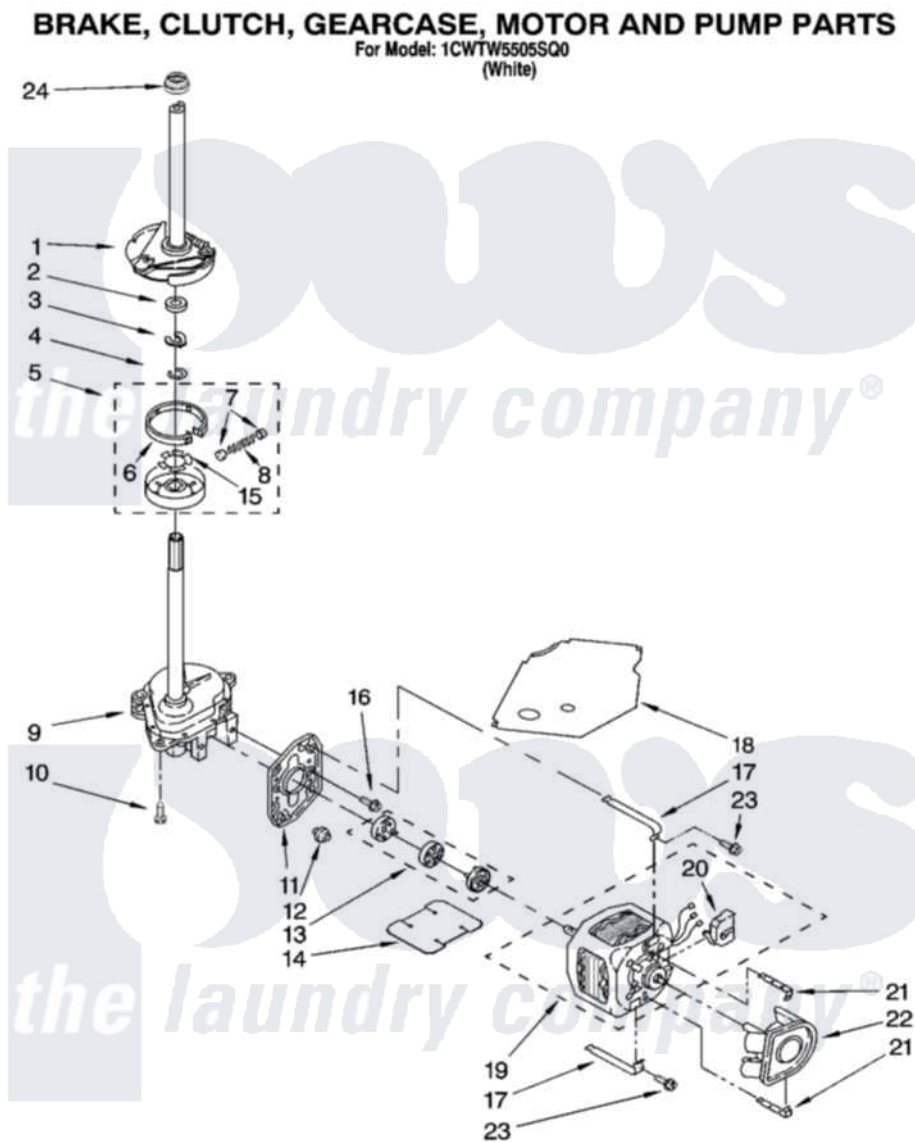

Whirlpool 1CWTW5505SQ0 04 - BRAKE, CLUTCH, GEARCASE, MOTOR AND PUMP PARTS

W10122087

7

Whirlpool [Residential Whirlpool 1CWTW5505SQ0 Washer Parts](#) Parts Diagram 04 - BRAKE, CLUTCH, GEARCASE, MOTOR AND PUMP PARTS
Click on the part number to view part

| Item | Original Part Number | Replaced By | Status | Part Description |
|------|-------------------------|---------------------------|--------|--------------------------------|
| 1 | 388951 | 285792 | | Basketdrive |
| 2 | 63292 | | | Washer, Spin Tube Thrust |
| 3 | 62697 | W10080230 | | Ring, Spin Tube Support |
| 4 | 63283 | 285353 | | Ring |
| 5 | 3951311 | 285785 | | Clutch |
| 6 | 3951308 | 285790 | | Lining |
| 7 | 62646 | | | Cap, Clutch Spring |
| 8 | 3946792 | | | Spring And Damper Assembly |
| 9 | 3360630 | 3360629 | | Gearcase |
| 10 | 3357334 | 3400516 | | Screw Anti-Rattle |
| 11 | 62611 | | | Plate, Motor Mount To Gearcase |
| 12 | 62691 | | | Grommet, Motor |
| 13 | 3364003 | 285753A | | Coupling |
| 14 | 3946532 | | | Shield, Motor |

| | | | |
|----|-------------------------|---------------------------|--------------------------|
| 15 | 3355454 | | Clip, Main Drive |
| 16 | 3400516 | | Screw Anti-Rattle |
| 17 | 3349637 | W10086010 | Retainer, Motor |
| 18 | 3362089 | | Shield, Tub To Motor |
| 19 | 8528157 | 661600 | Motor, Main Drive |
| 20 | 3952056 | | Switch, Main Drive Motor |
| 21 | 8546127 | | Retainer, Pump |
| 22 | 3363394 | | Pump |
| 23 | 3387485 | 273556 | Screw, 10-16 X 5/8 |
| 24 | 8577374 | | Seal, Centerpost |