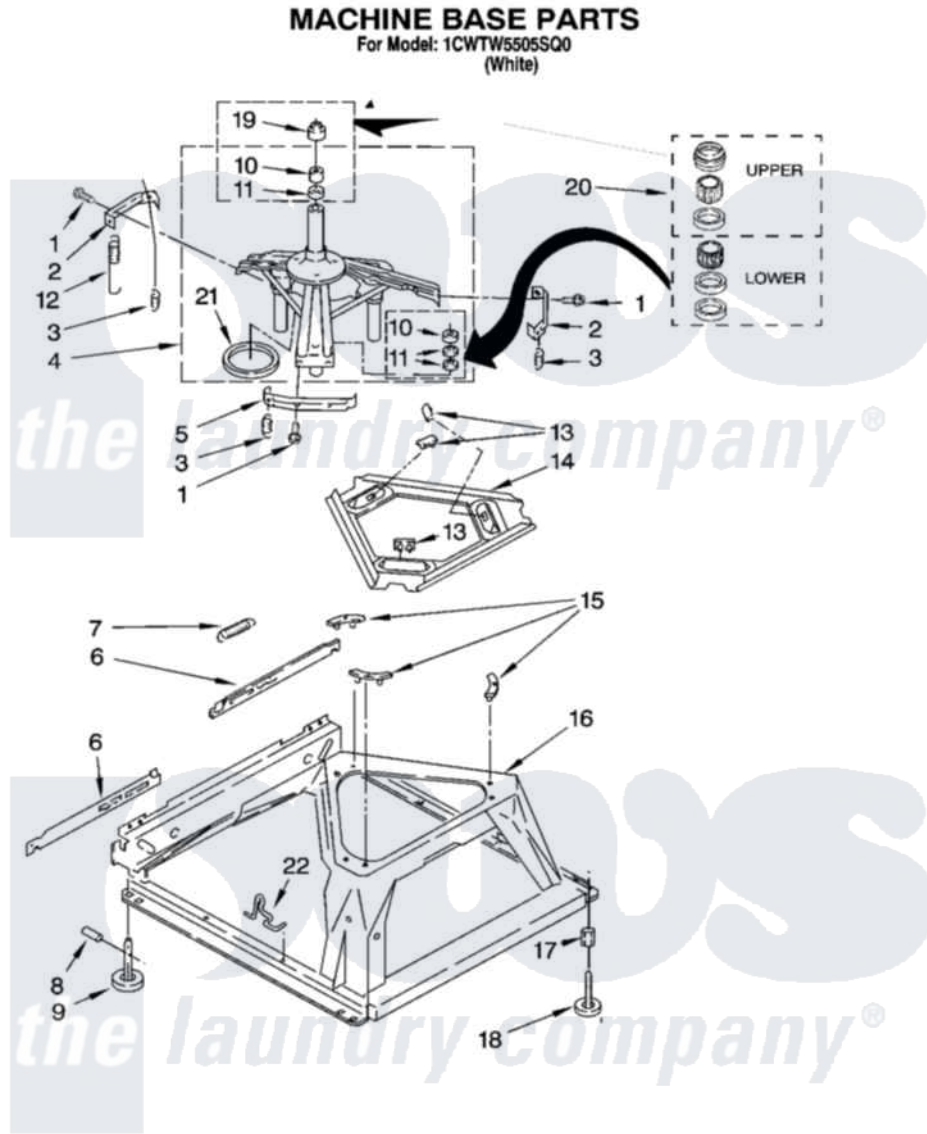

# Whirlpool 1CWTW5505SQ0 05 - MACHINE BASE PARTS

8

W10122087

Whirlpool [Residential Whirlpool 1CWTW5505SQ0 Washer Parts](#) Parts Diagram 05 - MACHINE BASE PARTS  
 Click on the part number to view part

Item	Original Part Number	Replaced By	Status	Part Description
1	<a href="#">3400076</a>			Screw, Bracket Mounting
2	<a href="#">64067</a>			Bracket, Spring Outer
3	<a href="#">63907</a>			Spring, Suspension
4	8575214	<a href="#">280184</a>		Support
5	<a href="#">64065</a>			Bracket, Spring Outer
6	<a href="#">63138</a>			Link, Leveling Mechanism
7	62597	<a href="#">8316845</a>		Spring
8	<a href="#">62837</a>			Pin, Knurled
9	62596	<a href="#">285244</a>		Feet-Leveling
10	<a href="#">8546455</a>			Bearing, Centerpost
11	357409	<a href="#">359449</a>		Seal, Agitator Shaft
12	388492	<a href="#">W10250667</a>		Spring, Counterweight
13	62568	<a href="#">285219</a>		Pad
14	<a href="#">3946509</a>			Plate, Suspension
15	3363660	<a href="#">285744</a>		Pad
16	3349337	<a href="#">285459</a>		Base

17	<a href="#">3359452</a>	Nut, Lock
18	<a href="#">W10001130</a>	Foot, Leveling
19	<a href="#">8577376</a>	Seal, Centerpost
20	<a href="#">285203</a>	Centerpost Bearing Kit
21	<a href="#">63134</a>	Ring, Sound Deadening
22	63806	<a href="#">W10145155</a> Retainer, Suspension Spring