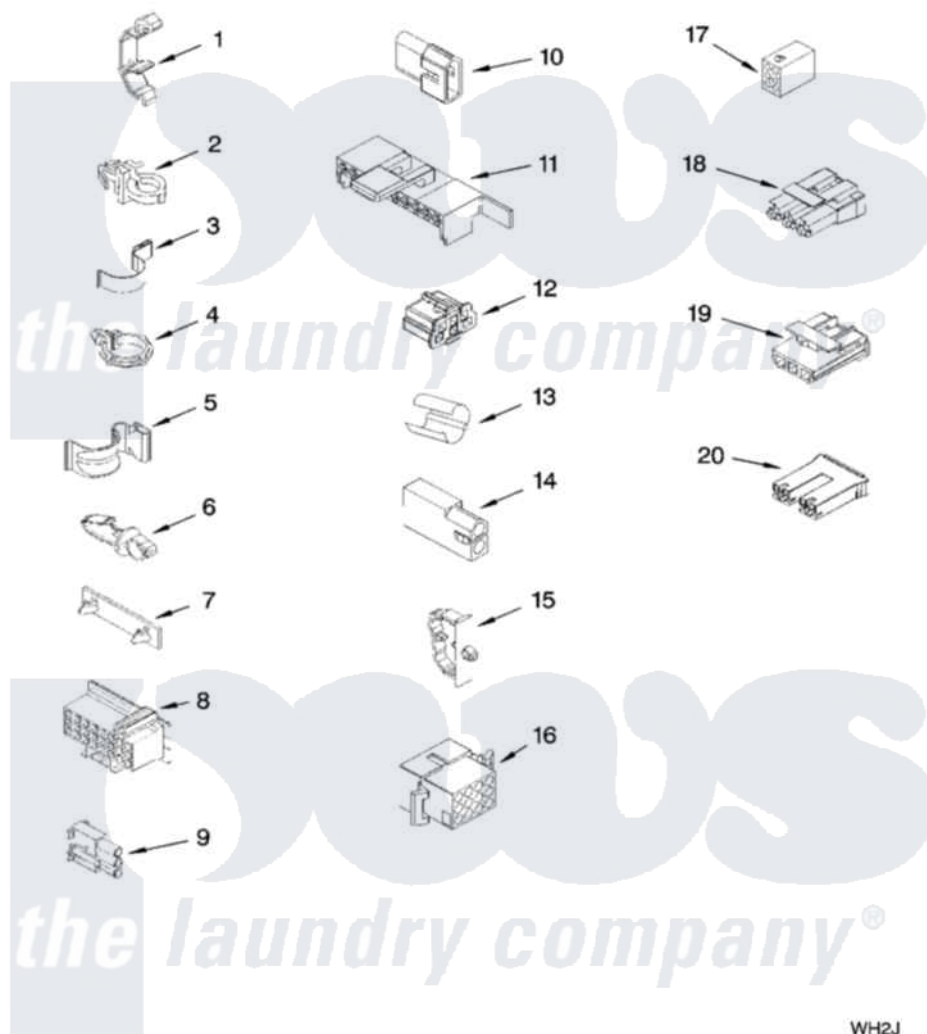

# Whirlpool 1CWTW5505SQ0 06 - WIRING HARNESS PARTS

## WIRING HARNESS PARTS

For Model: 1CWTW5505SQ0  
(White)

W10122087

9

WH2J

Whirlpool [Residential Whirlpool 1CWTW5505SQ0 Washer Parts](#) Parts Diagram 06 - WIRING HARNESS PARTS  
Click on the part number to view part

Item	Original Part Number	Replaced By	Status	Part Description
1	<a href="#">3349557</a>			Retainer, Harness
2	388498		Not Available	Clip, Harness
3	3347812	<a href="#">8528351</a>		Clip
4	3352501	<a href="#">8559320</a>		Restraint, Hose
5	<a href="#">90016</a>			Clip, Pressure Switch Hose
6	3390496	<a href="#">8281256</a>		Clip, Harness
7	<a href="#">389379</a>			Retainer, Side To Feature Panel
8	<a href="#">3948614</a>			Disconnect Block
"	<a href="#">352089</a>			Timer, Block Disconnect
9	<a href="#">62889</a>			Receptacle, Terminal
10	<a href="#">353424</a>			Plug, Terminal
11	<a href="#">62505</a>			Block, Disconnect
12	<a href="#">3347243</a>			Block, Disconnect
13	<a href="#">63523</a>			Harness, Protector
14	<a href="#">717252</a>			Receptacle, Terminal
15	<a href="#">3352944</a>			Clip, Harness

16	3390423		Not Available	Block, Disconnect (12-Way) (Timer) (Use Term. 94613)
17	3347730		Not Available	Receptacle, (6-Way) (Use Term. 94613)
18	3948617	<a href="#">2172937</a>		Connector
19	<a href="#">3360056</a>			Connector
20	<a href="#">3354925</a>			Block, Connector
"	<a href="#">3354926</a>			Block, Connector