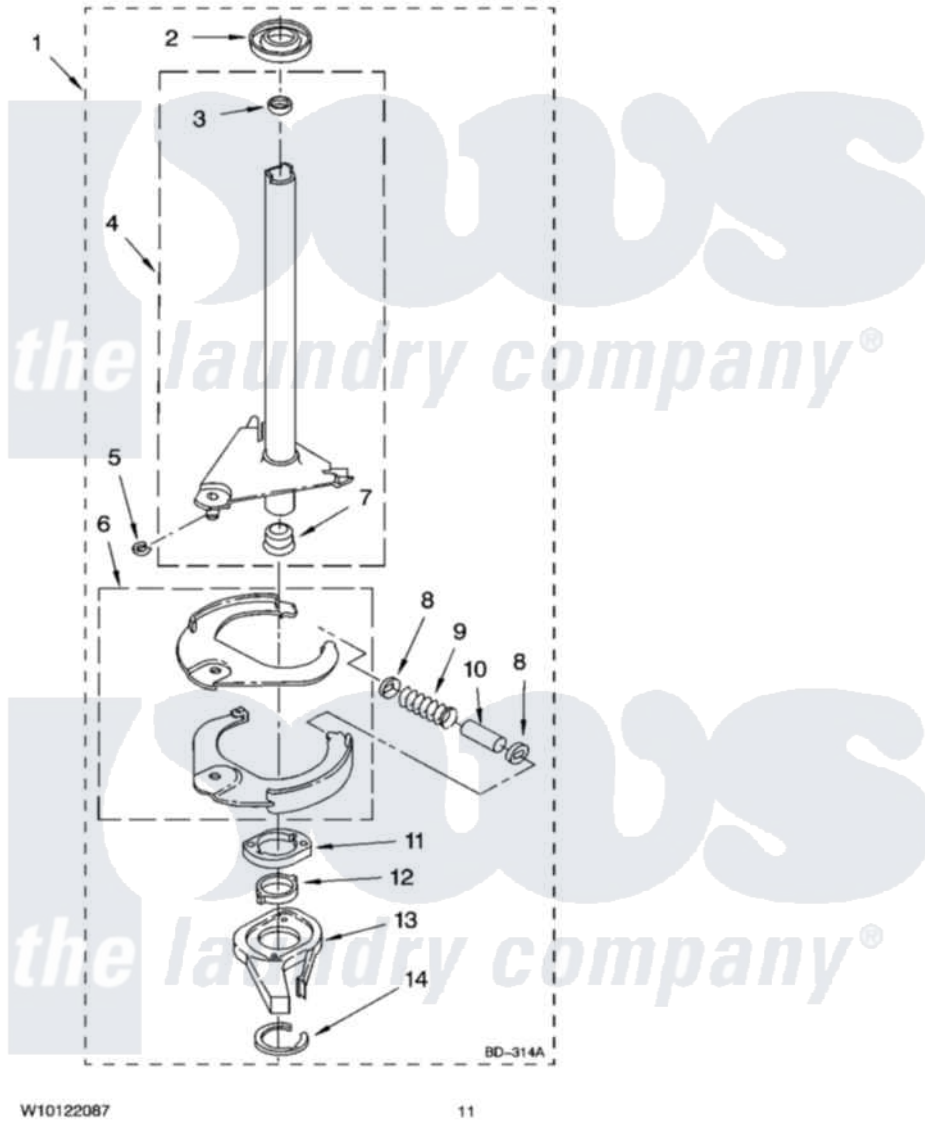

Whirlpool 1CWTW5505SQ0 07 - BRAKE AND DRIVE TUBE PARTS

BRAKE AND DRIVE TUBE PARTS

For Model: 1CWTW5505SQ0
(White)

W10122087

11

Whirlpool Residential Whirlpool 1CWTW5505SQ0 Washer Parts Parts Diagram 07 - BRAKE AND DRIVE TUBE PARTS

[Click on the part number to view part](#)

Item	Original Part Number	Replaced By	Status	Part Description
1	388951	285792		Basketdrive
2	62658			Ring, Thrust
3	356427			Seal, Spin Pinion
4	64027	64208		Tube-Spin
5	64035	W10083190		Ring, Retaining
6	64232	285438		Shoe-Brake
7	62703	8546462		"T" Bearing, Spin Tube
8	3353956	285658		Sleeve
9	62647		Not Available	Spring, Brake
10	3355360	285658		Sleeve
11	661516	8546461		Cam, Brake Release
12	63022			Sleeve, Cam
13	64194	285790		Lining
14	90368	W10083200		Ring, Retaining
"	BLANK		Not Available	Following Parts Not Illustrated
"	285208			Lubricant