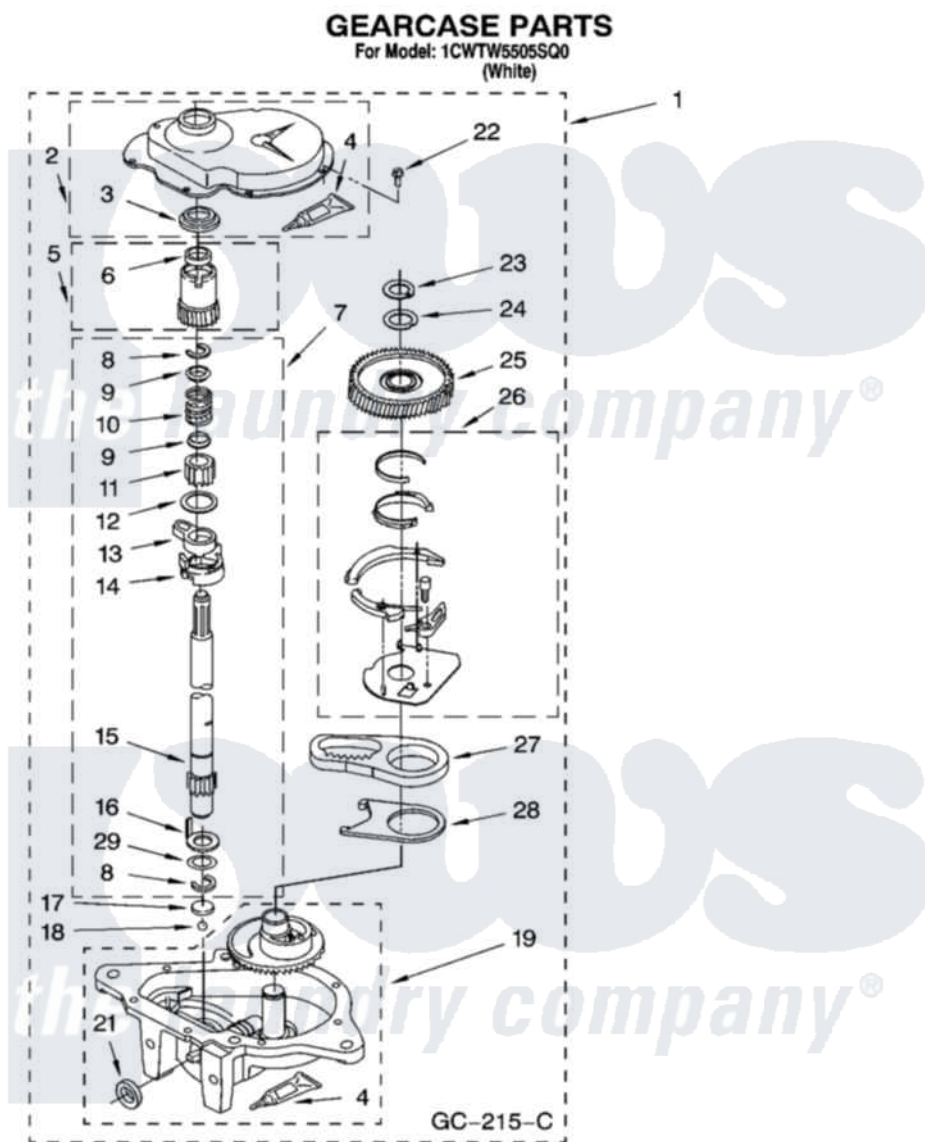

**Whirlpool 1CWTW5505SQ0 08 - GEARCASE PARTS, OPTIONAL PARTS
(NOT INCLUDED)**

12

W10122087

Whirlpool Residential Whirlpool 1CWTW5505SQ0 Washer Parts Parts Diagram 08 - GEARCASE PARTS, OPTIONAL PARTS (NOT INCLUDED)

Click on the part number to view part

Item	Original Part Number	Replaced By	Status	Part Description
1	3360630	3360629		Gearcase
2	285202			Cover, Gearcase
3	3349985			Seal, Gearcase Cover
4	285195			Sealer Sealer, Gasket
5	63320	285362		Gear and Pinion
6	356427			Seal, Spin Pinion
7	389387			Shaft, Agitator
8	90369		Not Available	Ring, Retaining (2)
9	62677			Retainer, Spring
10	62676			Spring, Agitator
11	63273	285509		Shaft, Agitator
12	62619			Washer, Agitator Gear
13	62580	285206		Cam-Agitator
14	62581	285206		Cam-Agitator
15	285509			Shaft, Agitator

16	62618		Washer, Cam Thrust
17	16018	285205	Bearing
18	85529	285205	Bearing
19	389230	285515	Gearcase
21	285352		Seal Kit, Thrust Plug
22	3351614		Screw, Gearcase Cover Mounting
23	3362552	285765	Ring-Retrn
24	285735	285766	Washer Kit, Thrust
25	62570	285362	Gear and Pinon
26	388253	999516	Shelf-Glas
27	3349296	8546456	Rack, Connecting
28	62621		Actuator, Shift
29	388815		Washer, Intermediate 1 3976263 Miscellaneous Parts Bag 2 3976300 Washer, Inlet Hose 3 3366913 Clamp, Hose
	72017		Paint, Touch-Up
"	350938		Paint, Pressurized Spray B
"	350930		Paint, Pressurized Spray B
"	799344		Paint, Touch-Up)
"	BLANK	Not Available	OIL
"	350572		Oil
"	BLANK	Not Available	LUBRICANT
"	285208		Lubricant
"	BLANK	Not Available	SEALER
"	285195		Sealer Sealer, Gasket
"	BLANK	Not Available	ACCESSORY PARTS
"	367031		Water System Parts
"	280129	280129A	Break-Sphn
"	280130	280130A	Adapter
"	280131	40922	Hose