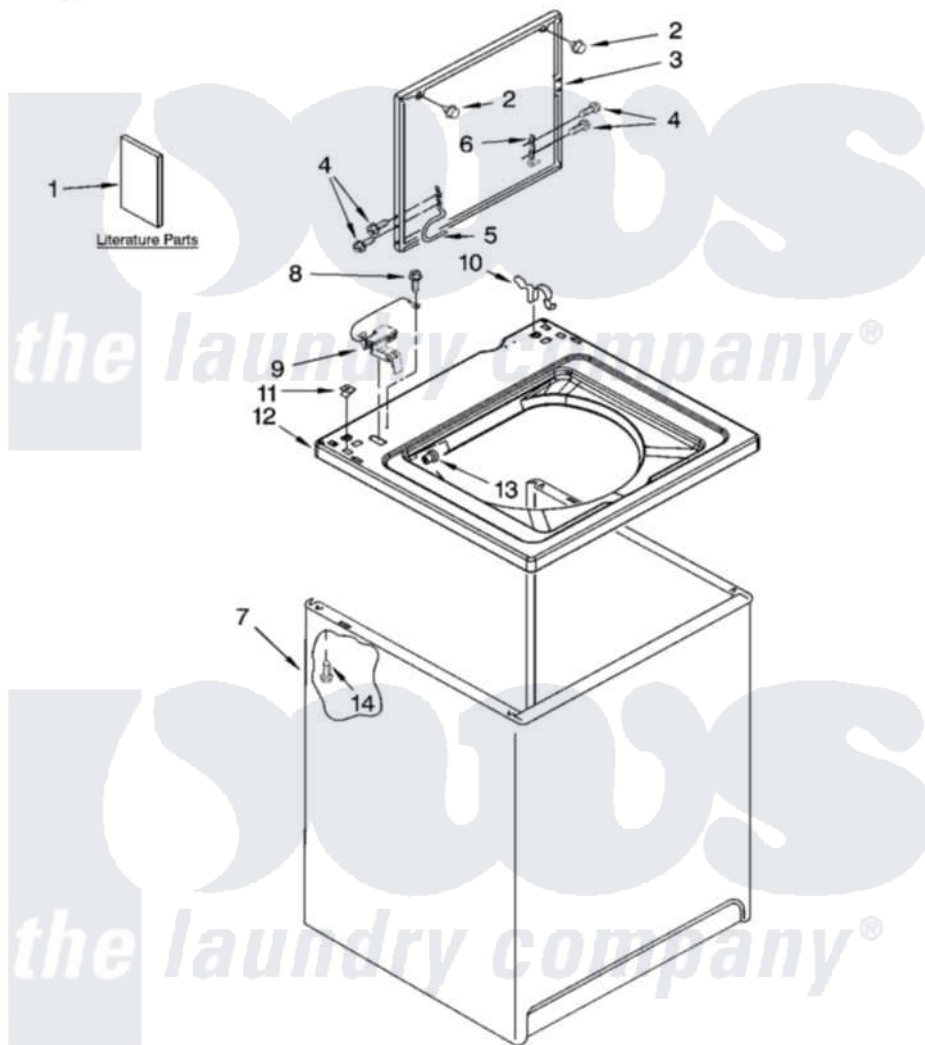

# Whirlpool 1CWTW5505VQ1 01 - TOP AND CABINET PARTS

## TOP AND CABINET PARTS

For Model: 1CWTW5505VQ1  
(White)

AUTOMATIC  
WASHER

3-09 Litho in U.S.A. (drd)(bay)

1

Part No. W10259860 Rev. A

Whirlpool [Residential Whirlpool 1CWTW5505VQ1 Washer Parts](#) Parts Diagram 01 - TOP AND CABINET PARTS  
Click on the part number to view part

Item	Original Part Number	Replaced By	Status	Part Description
1	W10235702		Not Available	Installation Instructions
"	W10235704		Not Available	Feature Sheet
"	W10235703		Not Available	Use & Care Guide
"	W10199994		Not Available	Wiring Diagram
2	<a href="#">9724509</a>			Bumper, Lid
3	8541774	<a href="#">W10193857</a>		Lid
4	<a href="#">W10119828</a>			Screw, Lid Hinge Mounting
5	<a href="#">W10225135</a>			Hinge, Lid
6	<a href="#">91770</a>			Hinge, Lid
7	<a href="#">63128</a>			Cabinet
8	<a href="#">3351614</a>			Screw, Gearcase Cover Mounting
9	<a href="#">8318084</a>			Switch, Lid
10	<a href="#">62780</a>			Clip, Top And Cabinet And Rear Panel
11	<a href="#">357213</a>			Nut, Push-In
12	<a href="#">8541621</a>			Top