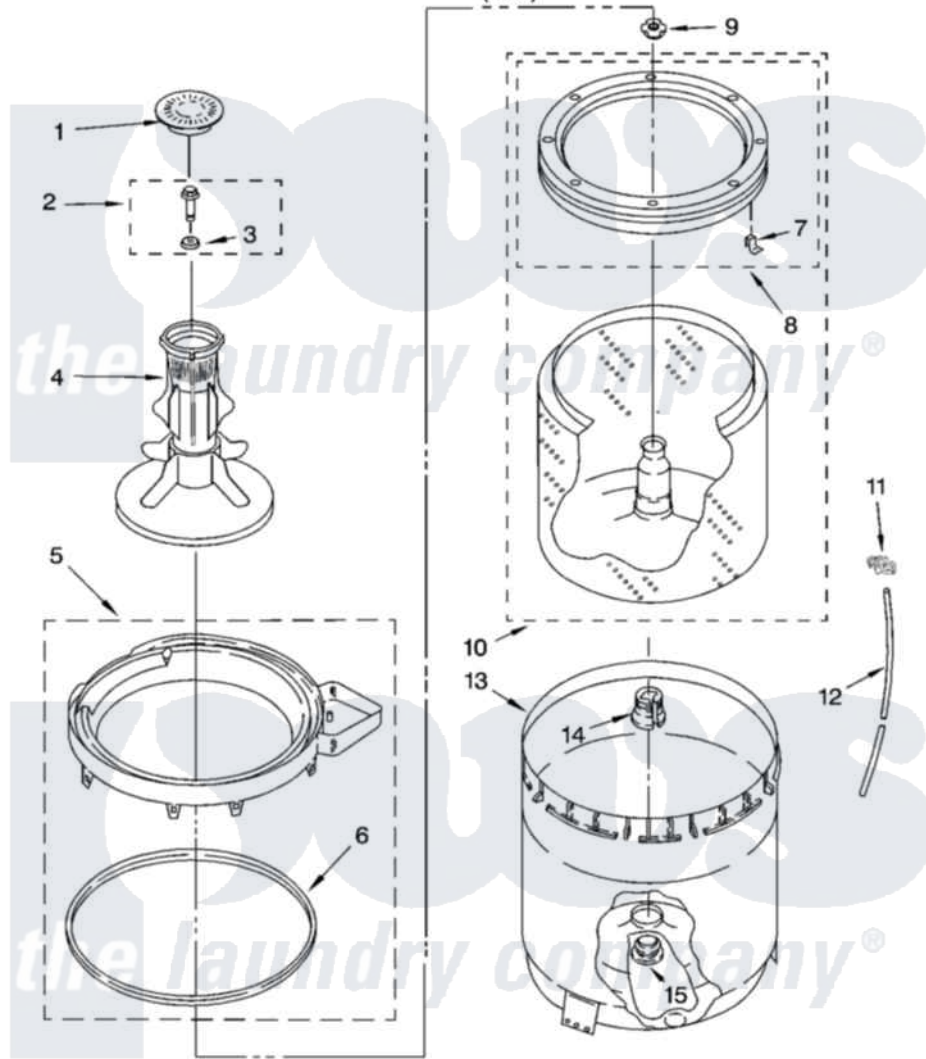

# Whirlpool 1CWTW5505VQ1 03 - AGITATOR, BASKET AND TUB PARTS

## AGITATOR, BASKET AND TUB PARTS

For Model: 1CWTW5505VQ1  
(White)

W10259860

5

Whirlpool [Residential Whirlpool 1CWTW5505VQ1 Washer Parts](#) Parts Diagram 03 - AGITATOR, BASKET AND TUB PARTS

[Click on the part number to view part](#)

Item	Original Part Number	Replaced By	Status	Part Description
1	<a href="#">3352483</a>			Cap, Agitator
2	<a href="#">358237</a>			Screw And Washer
3	<a href="#">3949550</a>			Washer
4	<a href="#">63377</a>			Agitator
5	<a href="#">3360611</a>			Tub Ring And Gasket Assembly
6	<a href="#">3359586</a>			Gasket, Tub Ring
7	<a href="#">8519815</a>			Clip, Balance Ring
8	<a href="#">3956205</a>			Balance Ring
9	<a href="#">21366</a>			Nut, Spanner
10	3956206	<a href="#">3956207</a>		Basket And Balance Ring
11	<a href="#">2219077</a>			Clip, Pressure Switch Hose
12	3363657	<a href="#">353244</a>		Hose, Pressure Switch
13	<a href="#">63125</a>			Tub
14	<a href="#">389140</a>			Tub Block, Basket Drive
15	<a href="#">383727</a>			Gasket, Centerpodt