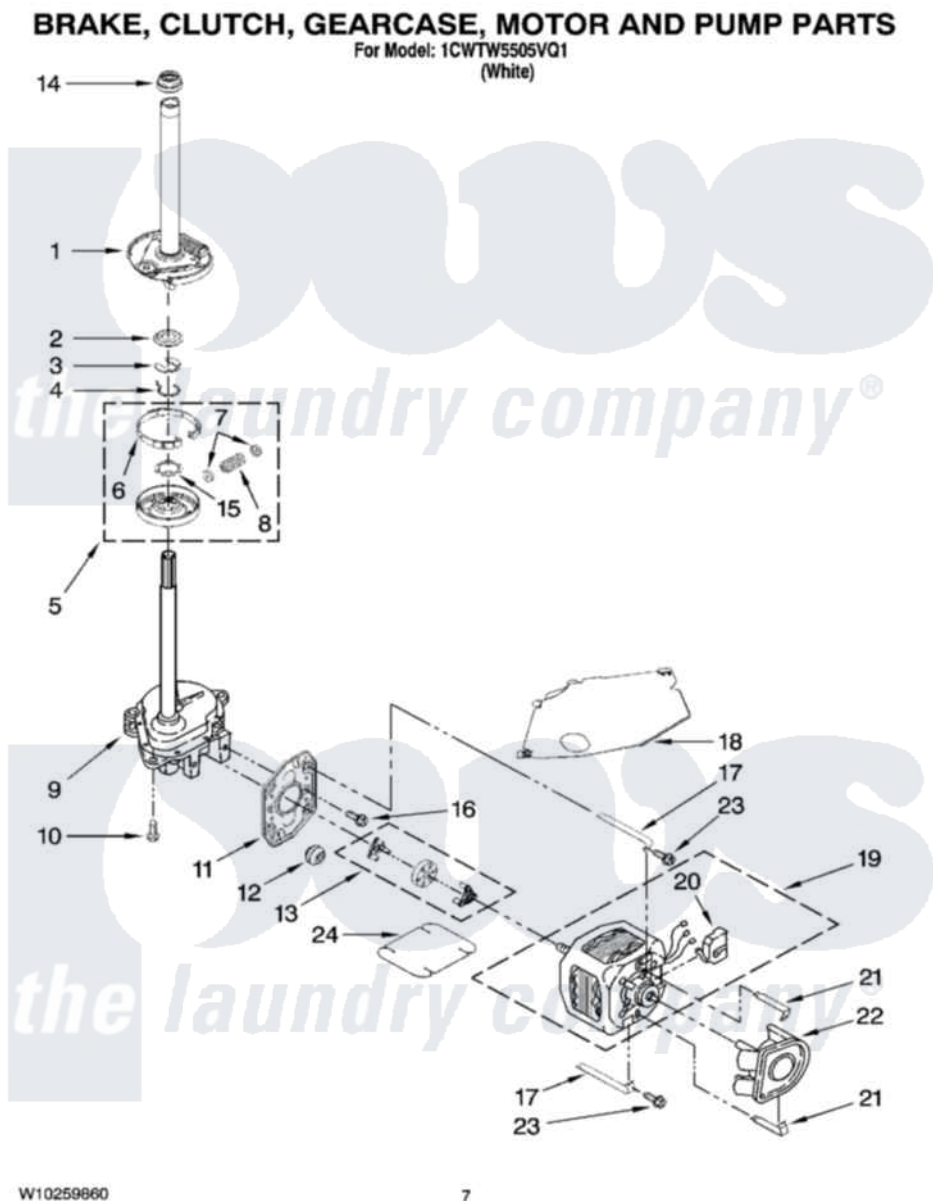

Whirlpool 1CWTW5505VQ1 04 - BRAKE, CLUTCH, GEARCASE, MOTOR AND PUMP PARTS

Whirlpool [Residential Whirlpool 1CWTW5505VQ1 Washer Parts](#) Parts Diagram 04 - BRAKE, CLUTCH, GEARCASE, MOTOR AND PUMP PARTS
Click on the part number to view part

Item	Original Part Number	Replaced By	Status	Part Description
1	388951	285792		Basketdrive
2	63292			Washer, Spin Tube Thrust
3	62697	W10080230		Ring, Spin Tube Support
4	63283	285353		Ring
5	3951311	285785		Clutch
6	3951308	285790		Lining
7	62646			Cap, Clutch Spring
8	3946792			Spring And Damper Assembly
9	3360630	3360629		Gearcase
10	3357334	3400516		Screw Anti-Rattle
11	62611			Plate, Motor Mount To Gearcase
12	62691			Grommet, Motor
13	3364003	285753A		Coupling
14	8577374			Seal, Centerpost

15	3355454		Clip, Main Drive
16	3400516		Screw Anti-Rattle
17	W10086010		Retainer, Motor
18	3362089		Shield, Tub To Motor
19	8528158	661600	Motor, Main Drive
20	3952056		Switch, Main Drive Motor
21	8546127		Retainer, Pump
22	3363394		Pump
23	3387485	273556	Screw, 10-16 X 5/8
24	3946532		Shield, Motor