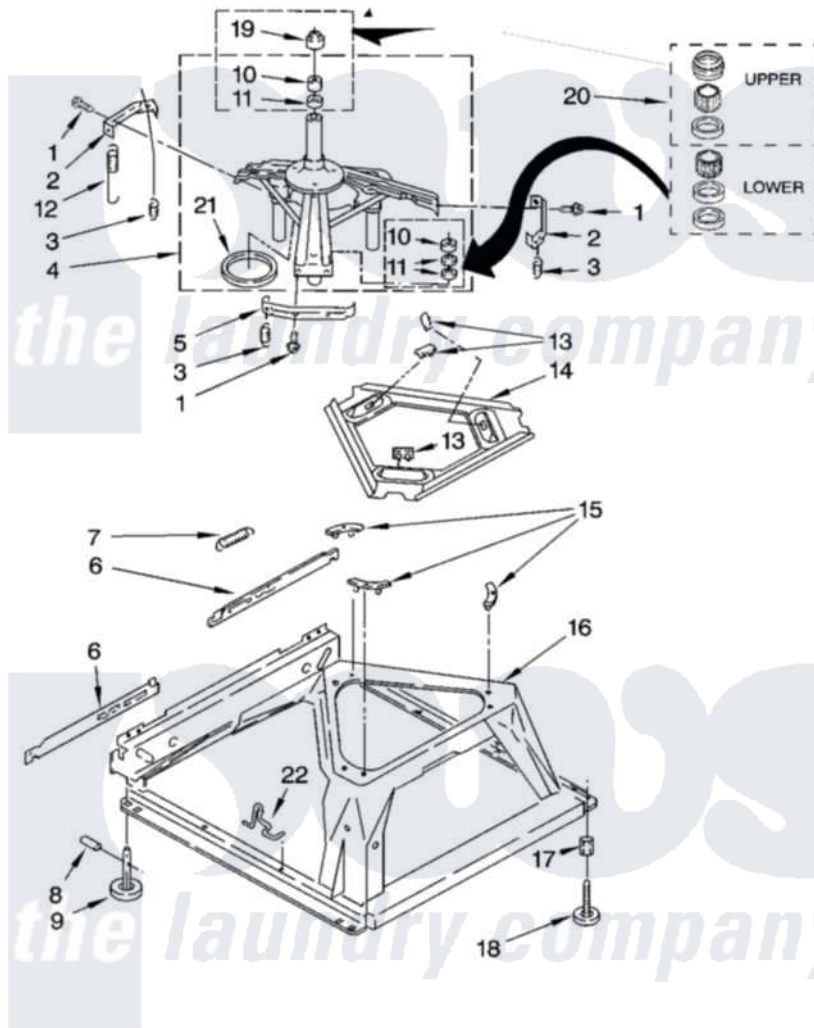

Whirlpool 1CWTW5505VQ1 05 - MACHINE BASE PARTS

MACHINE BASE PARTS

For Model: 1CWTW5505VQ1
(White)

8

W10259860

Whirlpool [Residential Whirlpool 1CWTW5505VQ1 Washer Parts](#) Parts Diagram 05 - MACHINE BASE PARTS
Click on the part number to view part

Item	Original Part Number	Replaced By	Status	Part Description
1	3400076			Screw, Bracket Mounting
2	64067			Bracket, Spring Outer
3	63907			Spring, Suspension
4	8575214	280184		Support
5	64065			Bracket, Spring Outer
6	63138			Link, Leveling Mechanism
7	62597	8316845		Spring
8	62837			Pin, Knurled
9	62596	285244		Feet-Leveling
10	8546455			Bearing, Centerpost
11	357409	359449		Seal, Agitator Shaft
12	8534035	285901		Spring
13	62568	285219		Pad
14	3946509			Plate, Suspension
15	3363660	285744		Pad
16	3349337	285459		Base

17	3359452	Nut, Lock
18	W10001130	Foot, Leveling
19	8577376	Seal, Centerpost
20	285203	Centerpost Bearing Kit
21	63134	Ring, Sound Deadening
22	W10145155	Retainer, Suspension Spring