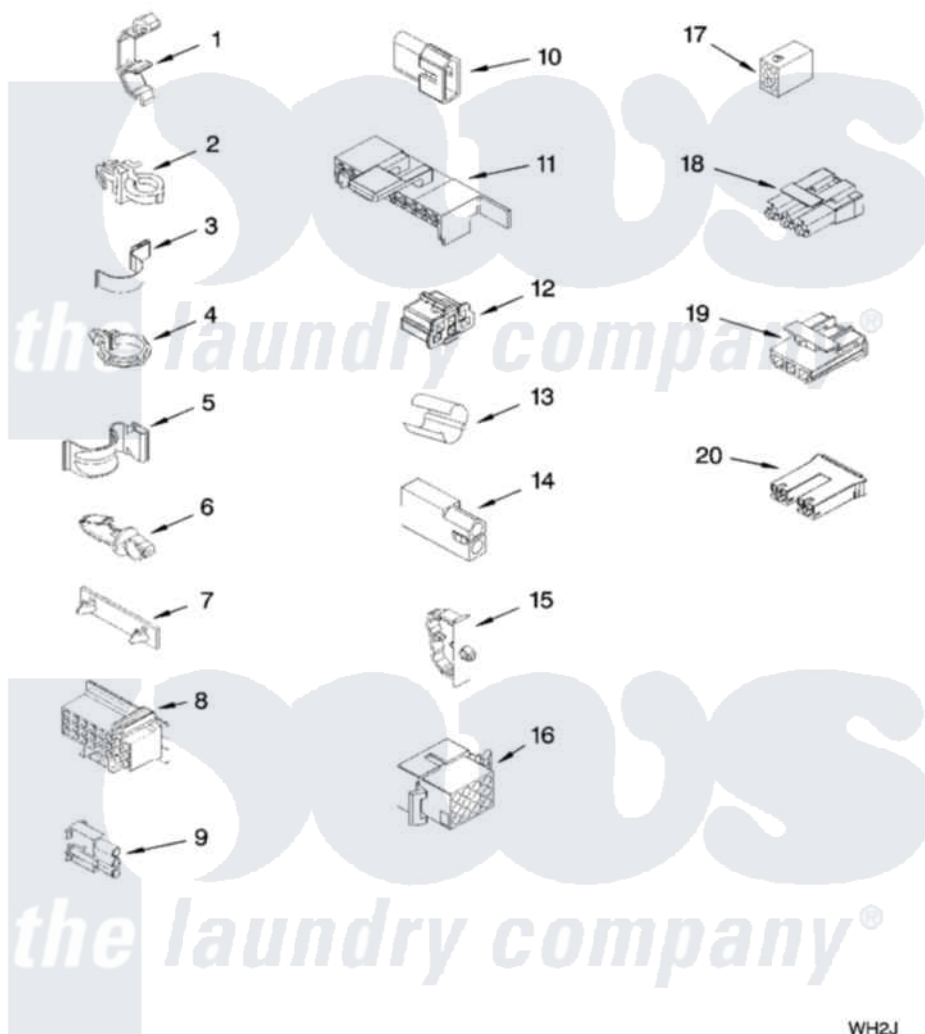

Whirlpool 1CWTW5505VQ1 06 - WIRING HARNESS PARTS

WIRING HARNESS PARTS

For Model: 1CWTW5505VQ1
(White)

W10259860

9

WH2J

Whirlpool [Residential Whirlpool 1CWTW5505VQ1 Washer Parts](#) Parts Diagram 06 - WIRING HARNESS PARTS
Click on the part number to view part

Item	Original Part Number	Replaced By	Status	Part Description
1	3349557			Retainer, Harness
2	388498		Not Available	Clip, Harness
3	3347812	8528351		Clip
4	3352501	8559320		Restraint, Hose
5	90016			Clip, Pressure Switch Hose
6	3390496	8281256		Clip, Harness
7	389379			Retainer, Side To Feature Panel
8	3948614			Disconnect Block
"	352089			Timer, Block Disconnect
9	62889			Receptacle, Terminal
10	353424			Plug, Terminal
11	62505			Block, Disconnect
12	3347243			Block, Disconnect
13	63523			Harness, Protector
14	717252			Receptacle, Terminal
15	3352944			Clip, Harness

16	3390423		Not Available	Block, Disconnect (12-Way) (Timer) (Use Term. 94613)
17	3347730		Not Available	Receptacle, (6-Way) (Use Term. 94613)
18	3948617	2172937		Connector
19	3360056			Connector
20	3354925			Block, Connector
"	3354926			Block, Connector