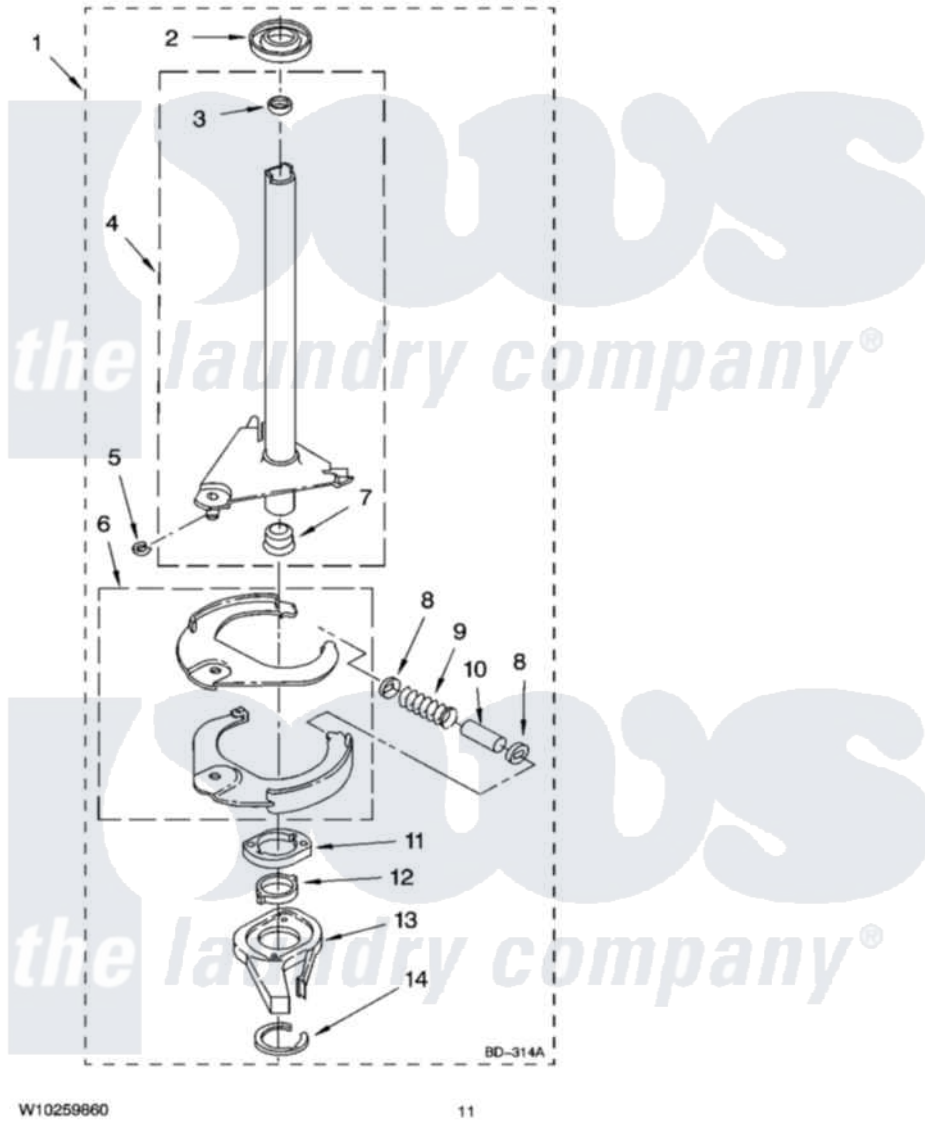

Whirlpool 1CWTW5505VQ1 07 - BRAKE AND DRIVE TUBE PARTS

BRAKE AND DRIVE TUBE PARTS

For Model: 1CWTW5505VQ1
(White)

W10259860

11

Whirlpool Residential Whirlpool 1CWTW5505VQ1 Washer Parts Parts Diagram 07 - BRAKE AND DRIVE TUBE PARTS

[Click on the part number to view part](#)

Item	Original Part Number	Replaced By	Status	Part Description
1	388951	285792		Basketdrive
2	62658			Ring, Thrust
3	356427			Seal, Spin Pinion
4	64027	64208		Tube-Spin
5	64035	W10083190		Ring, Retaining
6	64232	285438		Shoe-Brake
7	62703	8546462		"T" Bearing, Spin Tube
8	3353956	285658		Sleeve
9	62647		Not Available	Spring, Brake
10	3355360	285658		Sleeve
11	661516	8546461		Cam, Brake Release
12	63022			Sleeve, Cam
13	64194	285790		Lining
14	90368	W10083200		Ring, Retaining
	BLANK		Not Available	Following Parts Not Illustrated
"	285208			Lubricant