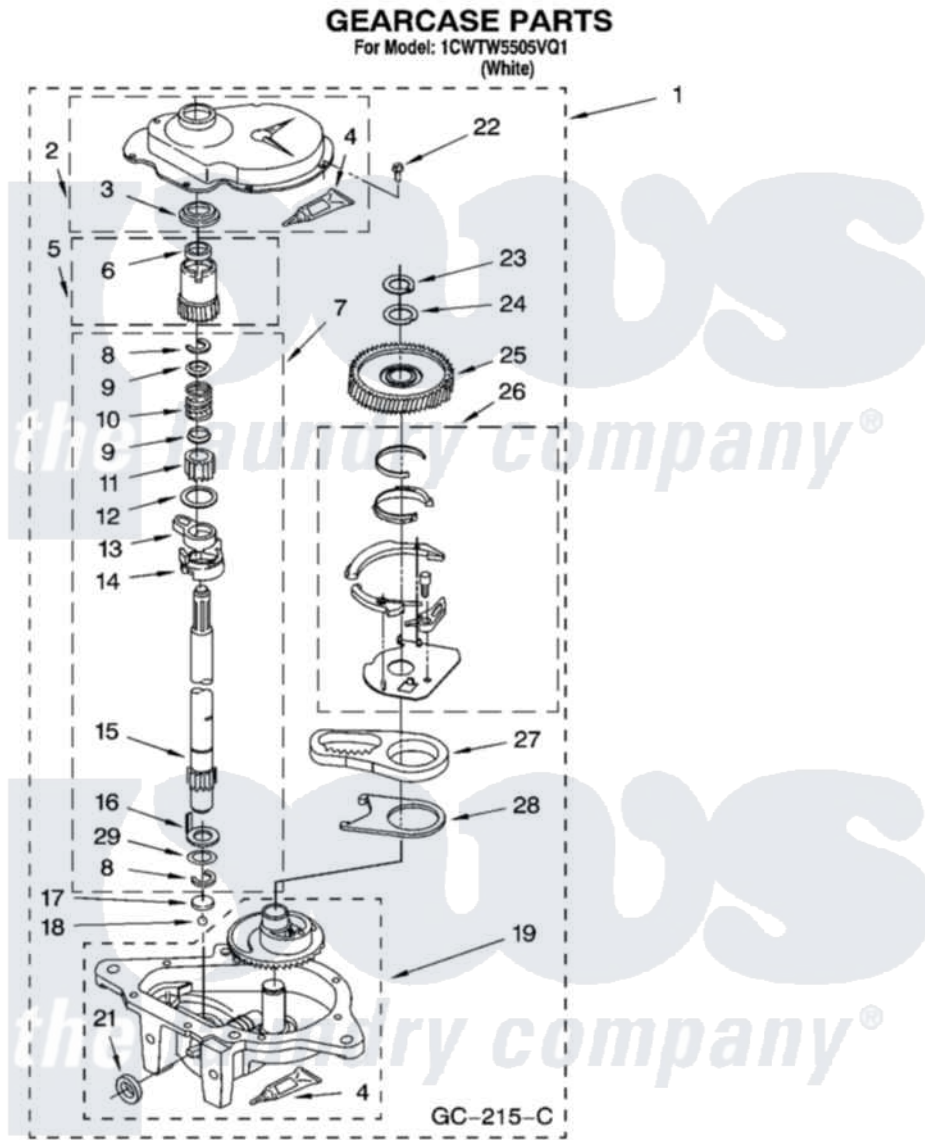

Whirlpool 1CWTW5505VQ1 08 - GEARCASE PARTS

12

W10259860

Whirlpool [Residential Whirlpool 1CWTW5505VQ1 Washer Parts](#) Parts Diagram 08 - GEARCASE PARTS
Click on the part number to view part

Item	Original Part Number	Replaced By	Status	Part Description
1	3360630	3360629		Gearcase
2	285202			Cover, Gearcase
3	3349985			Seal, Gearcase Cover
4	285195			Sealer Sealer, Gasket
5	63320	285362		Gear and Pinion
6	356427			Seal, Spin Pinion
7	389387			Shaft, Agitator
8	90369		Not Available	Ring, Retaining (2)
9	62677			Retainer, Spring
10	62676			Spring, Agitator
11	63273	285509		Shaft, Agitator
12	62619			Washer, Agitator Gear
13	62580	285206		Cam-Agitator
14	62581	285206		Cam-Agitator
15	285509			Shaft, Agitator
16	62618			Washer, Cam Thrust

17	16018	285205	Bearing
18	85529	285205	Bearing
19	389230	285515	Gearcase
21	285352		Seal Kit, Thrust Plug
22	3351614		Screw, Gearcase Cover Mounting
23	3362552	285765	Ring-Retr
24	285735	285766	Washer Kit, Thrust
25	62570	285362	Gear and Pinon
26	388253	999516	Shelf-Glas
27	3349296	8546456	Rack, Connecting
28	62621		Actuator, Shift
29	388815		Washer, Intermediate 1 3976263 Miscellaneous Parts Bag 2 3976300 Washer, Inlet Hose 3 3366913 Clamp, Hose