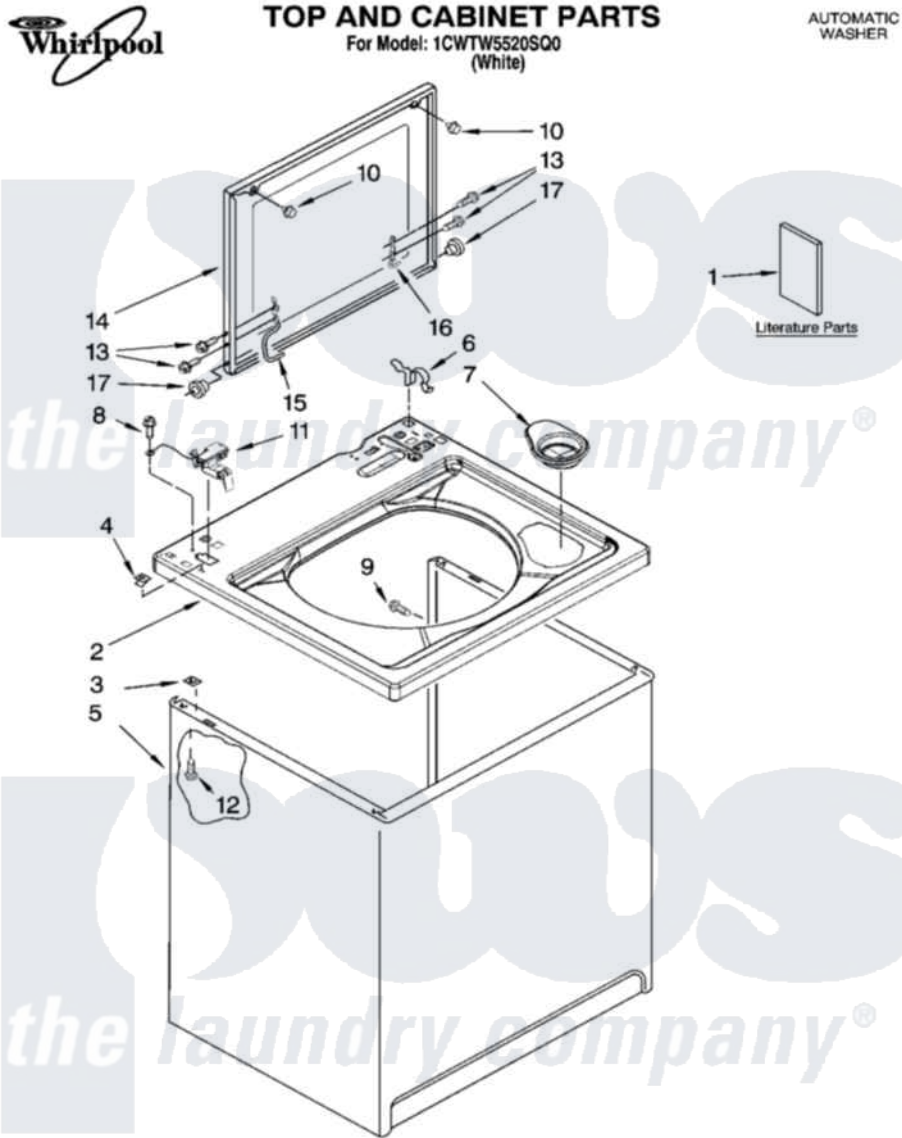

Whirlpool 1CWTW5520SQ0 01 - TOP AND CABINET PARTS

2-07 Litho in U.S.A. (drd)

1

Part No. W10122090 Rev. A

Whirlpool [Residential Whirlpool 1CWTW5520SQ0 Washer Parts](#) Parts Diagram 01 - TOP AND CABINET PARTS
 Click on the part number to view part

Item	Original Part Number	Replaced By	Status	Part Description
1	W10044800			Installation Instructions
"	3955884			Use And Care Guide
"	3957880		Not Available	Feature Sheet
"	W10023670		Not Available	Energy Guide
"	W10042350		Not Available	Wiring Diagram
2	8543451	8543447		Top
3	62750			Spacer, Cabinet To Top (4)
4	357213			Nut, Push-In
5	63424			Cabinet
6	62780			Clip, Top And Cabinet And Rear Panel
7	8566266			Dispenser, Bleach
8	3351614			Screw, Gearcase Cover Mounting
9	3357011	308685		Side Trim)
10	9724509			Bumper, Lid
11	8318084			Switch, Lid

12	3390631	Screw, 10-16 X 3/8
13	W10119828	Screw, Lid Hinge Mounting
14	8580057	W10193861 Lid
15	8559336	W10225136 Hinge 7 Pad Assembly
16	91770	Hinge, Lid
17	8319539	Bearing, Lid Hinge