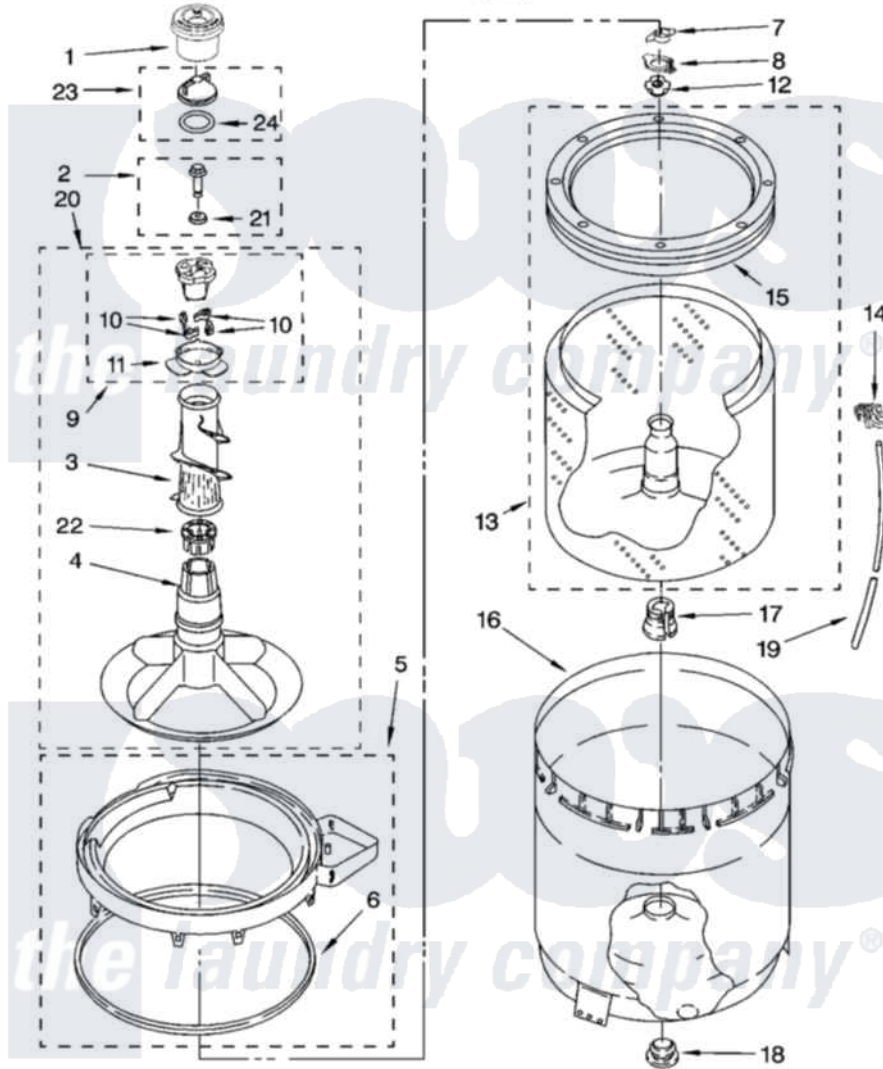

# Whirlpool 1CWTW5520SQ0 03 - AGITATOR, BASKET AND TUB PARTS

## AGITATOR, BASKET AND TUB PARTS

For Model: 1CWTW5520SQ0  
(White)

W10122090

5

Whirlpool [Residential Whirlpool 1CWTW5520SQ0 Washer Parts](#) Parts Diagram 03 - AGITATOR, BASKET AND TUB PARTS

Click on the part number to view part

Item	Original Part Number	Replaced By	Status	Part Description
1	8575076	<a href="#">8575076A</a>		Dispenser
2	<a href="#">358237</a>			Screw And Washer
3	<a href="#">3363003</a>			Mover, Clothes
4	<a href="#">3951632</a>			Agitator
5	8528150	<a href="#">W10445870</a>		Ring-Tub
6	<a href="#">3976308</a>			Gasket, Tub Ring
7	<a href="#">3354845</a>			Clip, Agitator
8	<a href="#">8543666</a>			Washer, Agitator
9	3951682	<a href="#">285809</a>		Cam-Agitator
10	3366877	<a href="#">80040</a>		Dog-Agitator
11	<a href="#">3952374</a>			Bearing, Driven Cam
12	<a href="#">21366</a>			Nut, Spanner
13	8526016	<a href="#">W10389328</a>		Clothes Container, Assembly
14	<a href="#">2219077</a>			Clip, Pressure Switch Hose
15	8519788	<a href="#">387240</a>		Ring, Balance
16	<a href="#">63849</a>			Strain Relief, Power Cord

17	<a href="#">389140</a>		Tub Block, Basket Drive
18	<a href="#">383727</a>		Gasket, Centerpodt
19	3347780	<a href="#">353244</a>	Hose, Pressure Switch
20	<a href="#">3951744</a>		Agitator Assembly
21	<a href="#">3949550</a>		Washer
22	<a href="#">3951608</a>		Spacer, Thrust
23	3354733	<a href="#">W10074580</a>	Cap, Barrier
24	3348855	<a href="#">W10072840</a>	Fabric Softener