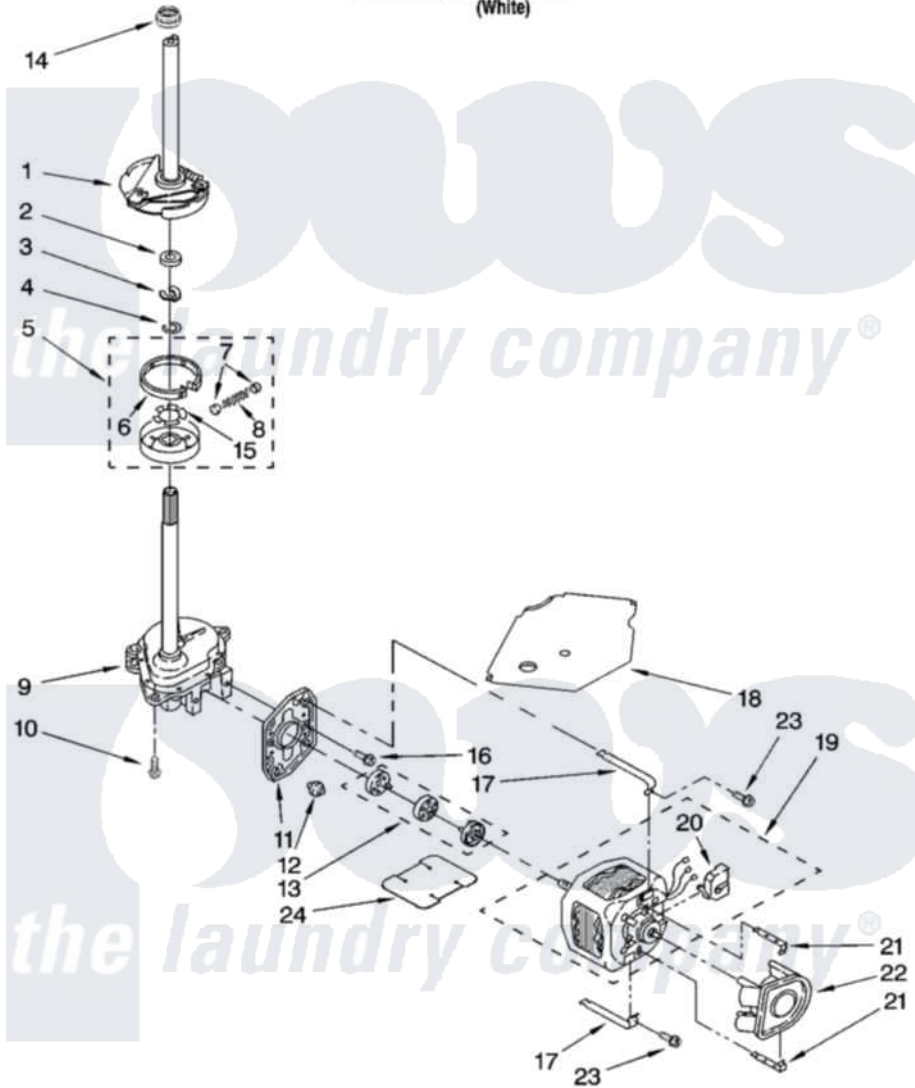

Whirlpool 1CWTW5520SQ0 04 - BRAKE, CLUTCH, GEARCASE, MOTOR AND PUMP PARTS

BRAKE, CLUTCH, GEARCASE, MOTOR AND PUMP PARTS

For Model: 1CWTW5520SQ0
(White)

W10122090

7

Whirlpool Residential Whirlpool 1CWTW5520SQ0 Washer Parts Parts Diagram 04 - BRAKE, CLUTCH, GEARCASE, MOTOR AND PUMP PARTS
Click on the part number to view part

Item	Original Part Number	Replaced By	Status	Part Description
1	388952	285792		Basketdrive
2	63292			Washer, Spin Tube Thrust
3	62697	W10080230		Ring, Spin Tube Support
4	63283	285353		Ring
5	3951311	285785		Clutch
6	3951308	285790		Lining
7	62646			Cap, Clutch Spring
8	3946792			Spring And Damper Assembly
9	3360630	3360629		Gearcase
10	3357334	3400516		Screw Anti-Rattle
11	62611			Plate, Motor Mount To Gearcase
12	62691			Grommet, Motor
13	3364003	285753A		Coupling
14	8577374			Seal, Centerpost

15	3355454		Clip, Main Drive
16	3400516		Screw Anti-Rattle
17	3349637	W10086010	Retainer, Motor
18	3362089		Shield, Tub To Motor
19	8528157	661600	Motor, Main Drive
20	3952056		Switch, Main Drive Motor
21	8546127		Retainer, Pump
22	3363394		Pump
23	3387485	273556	Screw, 10-16 X 5/8
24	3946532		Shield, Motor