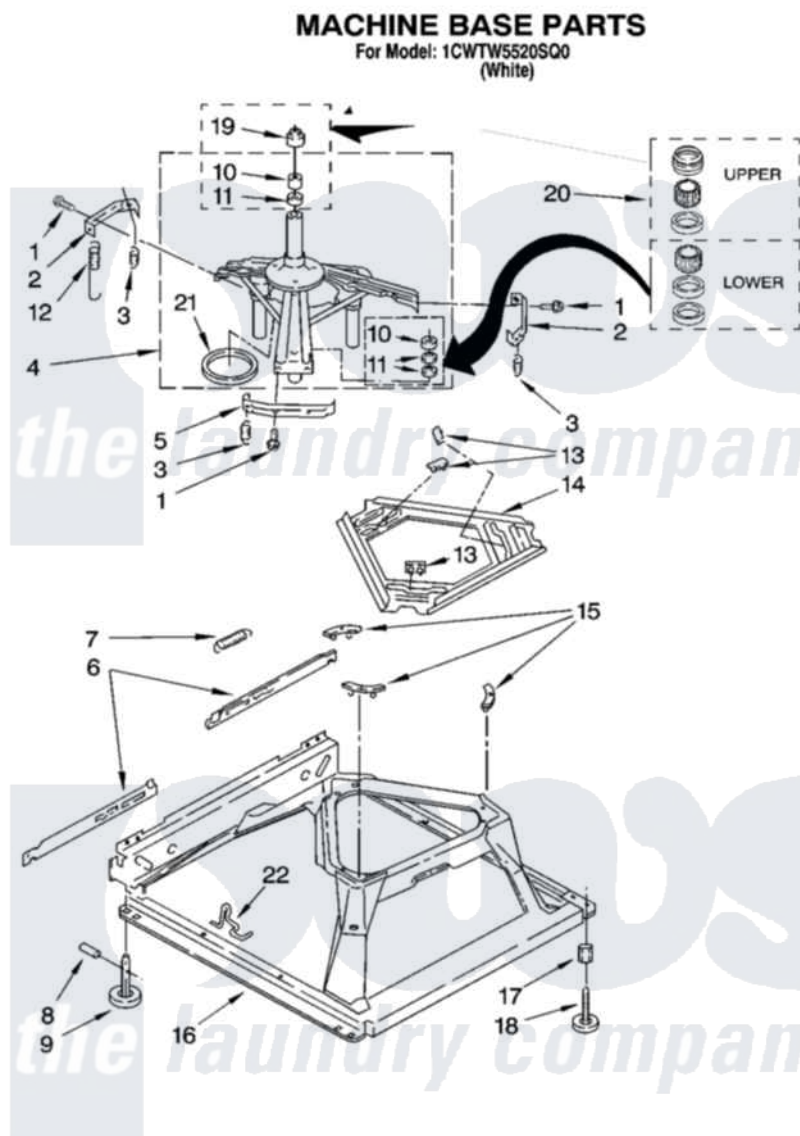

# Whirlpool 1CWTW5520SQ0 05 - MACHINE BASE PARTS

8

W10122090

Whirlpool [Residential Whirlpool 1CWTW5520SQ0 Washer Parts](#) Parts Diagram 05 - MACHINE BASE PARTS  
Click on the part number to view part

Item	Original Part Number	Replaced By	Status	Part Description
1	<a href="#">3400076</a>			Screw, Bracket Mounting
2	<a href="#">64067</a>			Bracket, Spring Outer
3	<a href="#">63907</a>			Spring, Suspension
4	8575214	<a href="#">280184</a>		Support
5	<a href="#">64065</a>			Bracket, Spring Outer
6	<a href="#">63466</a>			Link, Leveling Mechanism
7	62597	<a href="#">8316845</a>		Spring
8	<a href="#">62837</a>			Pin, Knurled
9	62596	<a href="#">285244</a>		Feet-Leveling
10	<a href="#">8546455</a>			Bearing, Centerpost
11	357409	<a href="#">359449</a>		Seal, Agitator Shaft
12	388492	<a href="#">W10250667</a>		Spring, Counterweight
13	62568	<a href="#">285219</a>		Pad
14	<a href="#">3946509</a>			Plate, Suspension
15	3363660	<a href="#">285744</a>		Pad
16	3946512	<a href="#">285771</a>		Base

17	<a href="#">3359452</a>	Nut, Lock
18	<a href="#">W10001130</a>	Foot, Leveling
19	<a href="#">8577376</a>	Seal, Centerpost
20	<a href="#">285203</a>	Centerpost Bearing Kit
21	<a href="#">63134</a>	Ring, Sound Deadening
22	63806	<a href="#">W10145155</a> Retainer, Suspension Spring