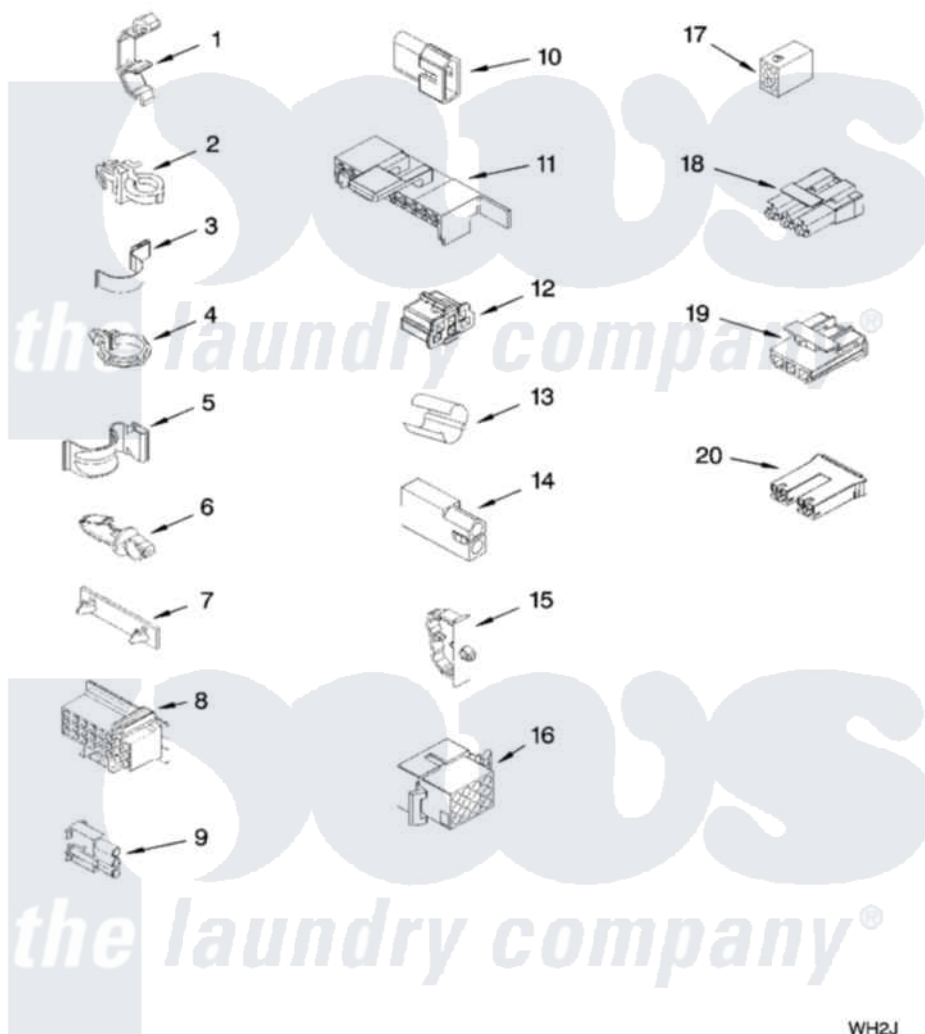

# Whirlpool 1CWTW5520SQ0 06 - WIRING HARNESS PARTS

## WIRING HARNESS PARTS

For Model: 1CWTW5520SQ0  
(White)

W10122090

9

WH2J

Whirlpool [Residential Whirlpool 1CWTW5520SQ0 Washer Parts](#) Parts Diagram 06 - WIRING HARNESS PARTS  
Click on the part number to view part

Item	Original Part Number	Replaced By	Status	Part Description
1	<a href="#">3349557</a>			Retainer, Harness
2	388498		Not Available	Clip, Harness
3	3347812	<a href="#">8528351</a>		Clip
4	3352501	<a href="#">8559320</a>		Restraint, Hose
5	<a href="#">90016</a>			Clip, Pressure Switch Hose
6	3390496	<a href="#">8281256</a>		Clip, Harness
7	<a href="#">389379</a>			Retainer, Side To Feature Panel
8	<a href="#">3948614</a>			Disconnect Block
"	<a href="#">352089</a>			Timer, Block Disconnect
9	<a href="#">62889</a>			Receptacle, Terminal
10	<a href="#">353424</a>			Plug, Terminal
11	<a href="#">62505</a>			Block, Disconnect
12	<a href="#">3347243</a>			Block, Disconnect
13	<a href="#">63523</a>			Harness, Protector
14	<a href="#">717252</a>			Receptacle, Terminal
15	<a href="#">3352944</a>			Clip, Harness

16	3390423		Not Available	Block, Disconnect (12-Way) (Timer) (Use Term. 94613)
17	3347730		Not Available	Receptacle, (6-Way) (Use Term. 94613)
18	3948617	<a href="#">2172937</a>		Connector
19	<a href="#">3360056</a>			Connector
20	<a href="#">3354925</a>			Block, Connector
"	<a href="#">3354926</a>			Block, Connector