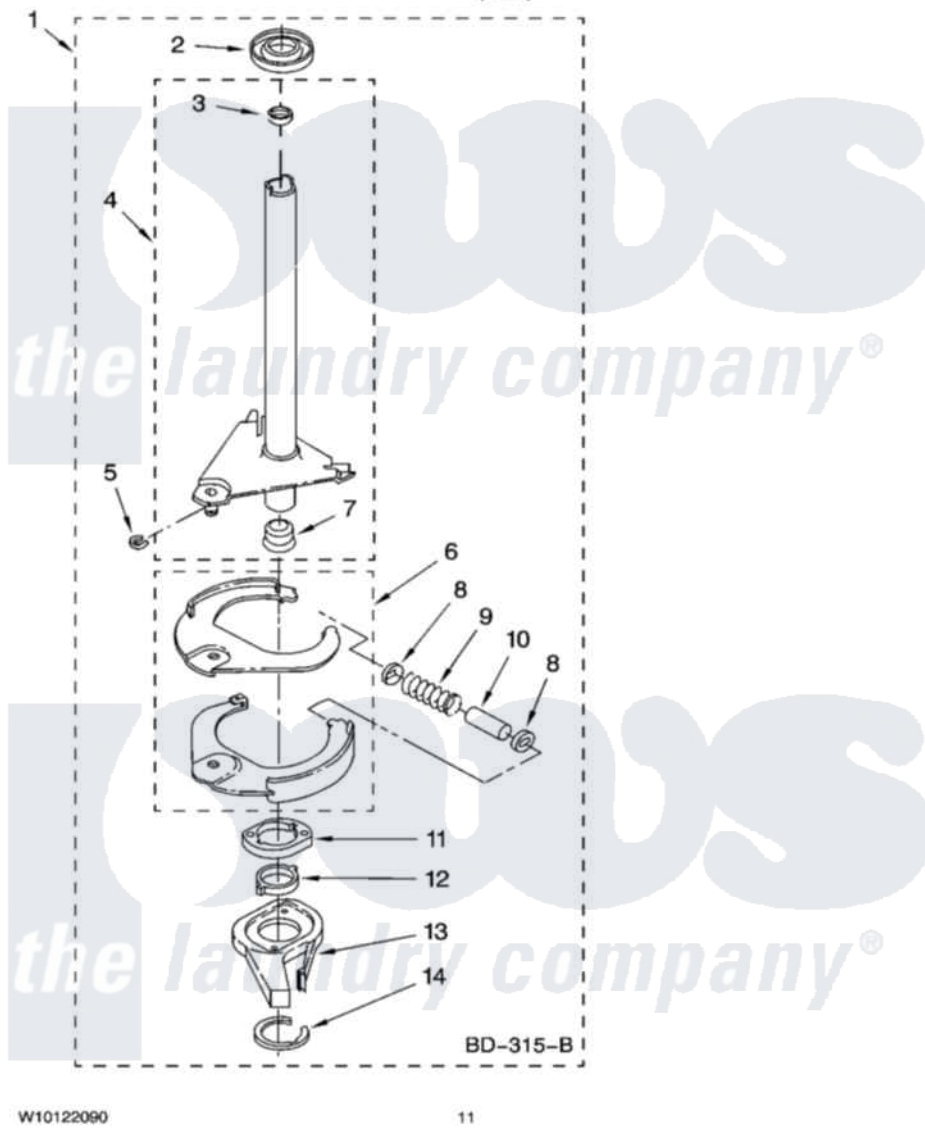

Whirlpool 1CWTW5520SQ0 07 - BRAKE AND DRIVE TUBE PARTS

BRAKE AND DRIVE TUBE PARTS

For Model: 1CWTW5520SQ0
(White)

W10122090

11

Whirlpool Residential Whirlpool 1CWTW5520SQ0 Washer Parts Parts Diagram 07 - BRAKE AND DRIVE TUBE PARTS

[Click on the part number to view part](#)

Item	Original Part Number	Replaced By	Status	Part Description
1	388952	285792		Basketdrive
2	62658			Ring, Thrust
3	356427			Seal, Spin Pinion
4	64027	64208		Tube-Spin
5	64035	W10083190		Ring, Retaining
6	64232	285438		Shoe-Brake
7	62703	8546462		"T" Bearing, Spin Tube
8	3353956	285658		Sleeve
9	387806		Not Available	Spring, Brake
10	3355360	285658		Sleeve
11	661516	8546461		Cam, Brake Release
12	63022			Sleeve, Cam
13	64194	285790		Lining
14	90368	W10083200		Ring, Retaining
"	BLANK		Not Available	Following Parts Not Illustrated
"	285208			Lubricant