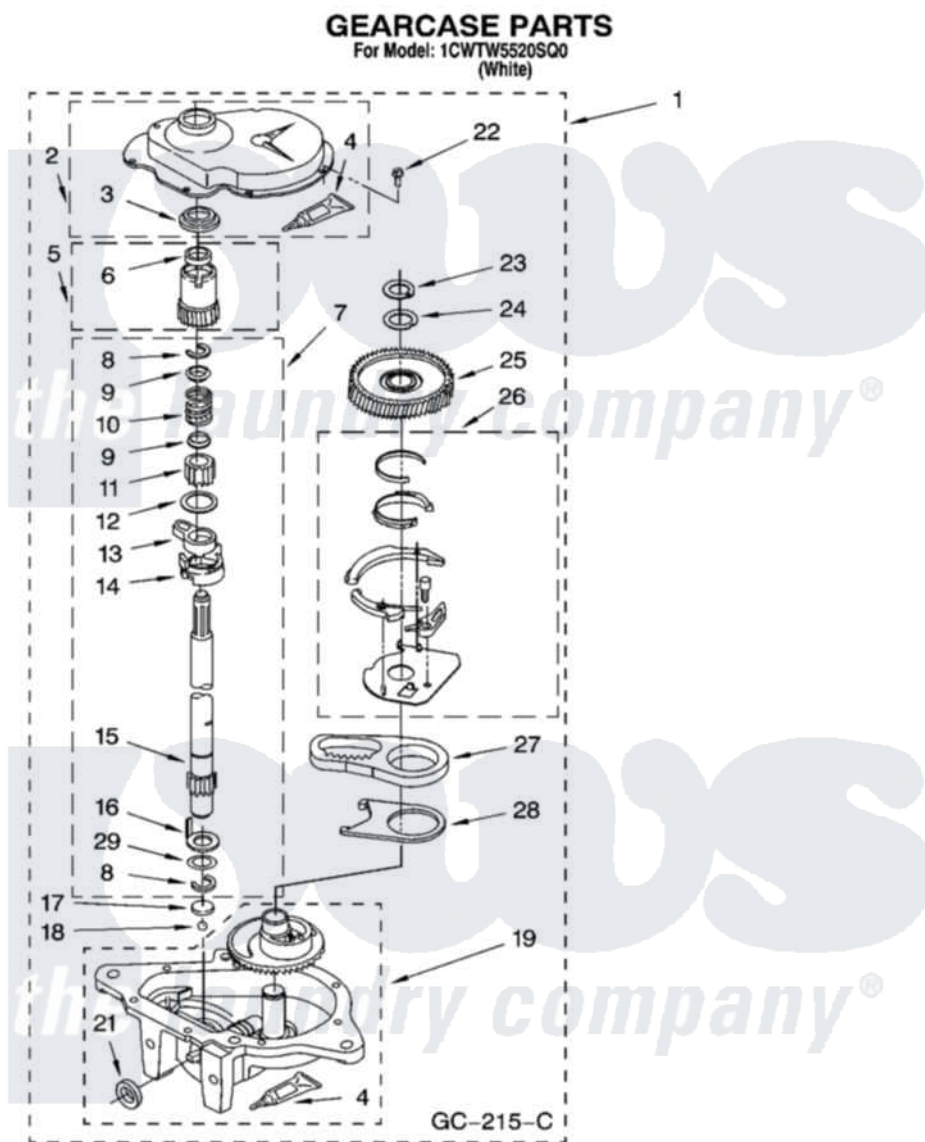

**Whirlpool 1CWTW5520SQ0 08 - GEARCASE PARTS, OPTIONAL PARTS
(NOT INCLUDED)**

12

W10122090

Whirlpool [Residential Whirlpool 1CWTW5520SQ0 Washer Parts](#) Parts Diagram 08 - GEARCASE PARTS, OPTIONAL PARTS (NOT INCLUDED)

[Click on the part number to view part](#)

Item	Original Part Number	Replaced By	Status	Part Description
1	3360630	3360629		Gearcase
2	285202			Cover, Gearcase
3	3349985			Seal, Gearcase Cover
4	285195			Sealer Sealer, Gasket
5	63320	285362		Gear and Pinion
6	356427			Seal, Spin Pinion
7	389387			Shaft, Agitator
8	90369		Not Available	Ring, Retaining (2)
9	62677			Retainer, Spring
10	62676			Spring, Agitator
11	63273	285509		Shaft, Agitator
12	62619			Washer, Agitator Gear
13	62580	285206		Cam-Agitator
14	62581	285206		Cam-Agitator
15	285509			Shaft, Agitator

16	62618		Washer, Cam Thrust
17	16018	285205	Bearing
18	85529	285205	Bearing
19	389230	285515	Gearcase
21	285352		Seal Kit, Thrust Plug
22	3351614		Screw, Gearcase Cover Mounting
23	3362552	285765	Ring-Retrn
24	285735	285766	Washer Kit, Thrust
25	62570	285362	Gear and Pinon
26	388253	999516	Shelf-Glas
27	3349296	8546456	Rack, Connecting
28	62621		Actuator, Shift
29	388815		Washer, Intermediate 1 3976263 Miscellaneous Parts Bag 2 3976300 Washer, Inlet Hose 3 3366913 Clamp, Hose
	72017		Paint, Touch-Up
"	350938		Paint, Pressurized Spray B
"	350930		Paint, Pressurized Spray B
"	799344		Paint, Touch-Up)
"	BLANK	Not Available	OIL
"	350572		Oil
"	BLANK	Not Available	LUBRICANT
"	285208		Lubricant
"	BLANK	Not Available	SEALER
"	285195		Sealer Sealer, Gasket
"	BLANK	Not Available	ACCESSORY PARTS
"	367031		Water System Parts
"	280129	280129A	Break-Sphn
"	280130	280130A	Adapter
"	280131	40922	Hose