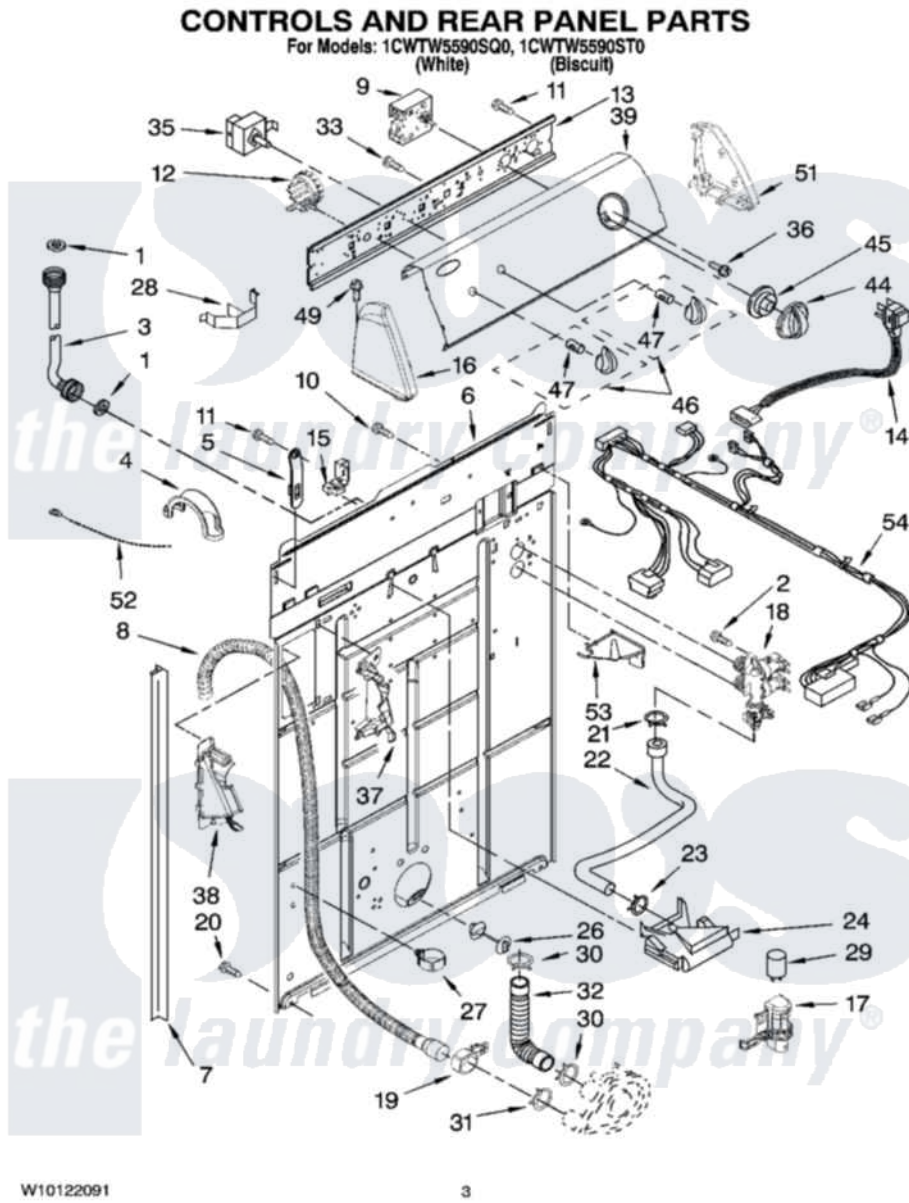

Whirlpool 1CWTW5590SQ0 02 - CONTROLS AND REAR PANEL PARTS

Whirlpool [Residential Whirlpool 1CWTW5590SQ0 Washer Parts](#) Parts Diagram 02 - CONTROLS AND REAR PANEL PARTS

[Click on the part number to view part](#)

Item	Original Part Number	Replaced By	Status	Part Description
1	3976300	16123		Washer Inlet-Hose Miscellaneous Parts Must be Ordered Separately.
2	9740848			Screw, Mixing Valve Mounting
3	8571377	89503		Hose-Inlet
"	8571378	89503		Hose-Inlet
4	8577378			U-Bend, Drain Hose
5	8568314			Strap, Console
6	8318015			Panel, Rear
7	62747			Pad, Rear Panel
8	8559373	W10096921		Drain Hose Assembly
9	8572976			Timer, Control
10	3351614			Screw, Gearcase Cover Mounting
11	90767			Screw, 8A X 3/8 HeX Washer Head Tapping
12	8577844	W10339251		Switch-WL

13	8544893		Bracket, Control
14	8578842	285800	Cord-Power
15	3952821	285777	Relief-Str
16	8271365	279962	Endcap
"	8271368	279965	Endcap
17	8318046		Clip, Capacitor
18	8578343		Valve, Water Inlet W/Bi-Metal
19	8541668		Clamp, Hose
20	62863	3390631	Screw, 10-16 X 3/8
21	301958	596669	Clamp, Manifold
22	8317974	8317926	Hose, Vacuum Break
23	370450	596669	Clamp, Manifold
24	387606	3360977	Break-Vac
26	8519200		Support, Rear Panel
27	8541667		Clamp, Hose
28	8055003		Clip, Harness And Pressure Switch
29	8572717		Capacitor, Motor Start
30	3363366	616099	Clamp
31	8317496	285655	Clamp, Hose
32	3951449	285871	Hose
33	3400073		Screw, Ground
35	8578338		Switch, Water Temperature
36	3400818		Screw, Timer Mounting
37	8541669		Bucket, Drain Hose
38	8541658		Bucket, Drain Hose
39	8578803		Panel, Console
"	8578804		Panel, Console
44	8566022		Knob, Timer
"	8566025		Knob, Timer
45	8566018		Dial,
46	8565944		Knob, Control
"	8565947		Knob, Control
47	8536939		Clip, Knob
49	388326		Screw, 8-18 X 1.25
51	8271359	279962	Endcap
"	8271362	279965	Endcap
52	3347868	W10339879	Tie, Cable
53	8539874		Shield, Suds
54	3958093		Harness, Wiring