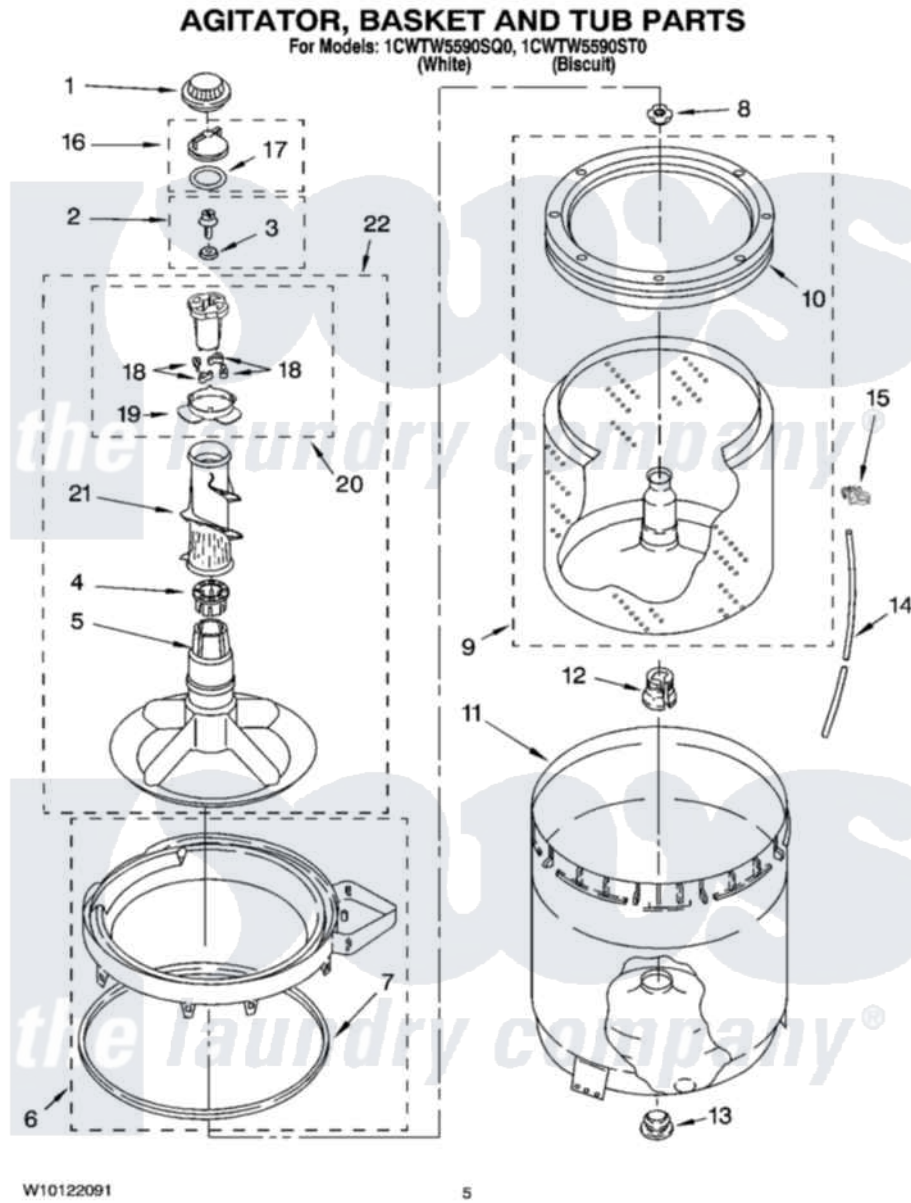

Whirlpool 1CWTW5590SQ0 03 - AGITATOR, BASKET AND TUB PARTS

Whirlpool [Residential Whirlpool 1CWTW5590SQ0 Washer Parts](#) Parts Diagram 03 - AGITATOR, BASKET AND TUB PARTS

[Click on the part number to view part](#)

Item	Original Part Number	Replaced By	Status	Part Description
1	3355758			Cap, Agitator
2	358237			Screw And Washer
3	3949550			Washer
4	3350389	285587		Washer
5	3347288			Agitator
6	8528150	W10445870		Ring-Tub
7	3976308			Gasket, Tub Ring
8	21366			Nut, Spanner
9	8526017	W10389329		Clothes Container, Assembly
10	8519788	387240		Ring, Balance
11	63849			Strain Relief, Power Cord
12	389140			Tub Block, Basket Drive
13	383727			Gasket, Centerpod
14	3347780	353244		Hose, Pressure Switch
15	2219077			Clip, Pressure Switch Hose
16	3354733	W10074580		Cap, Barrier