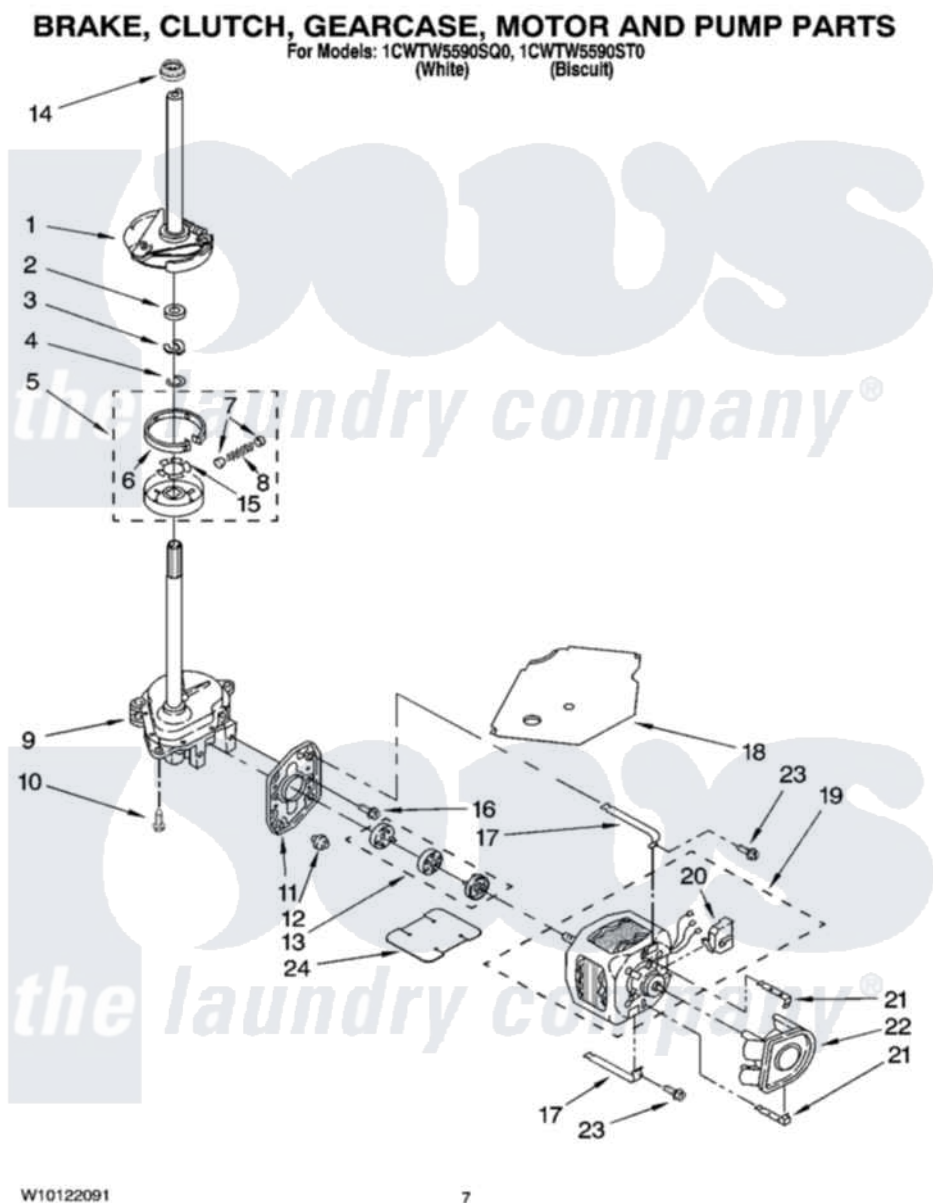

# Whirlpool 1CWTW5590SQ0 04 - BRAKE, CLUTCH, GEARCASE, MOTOR AND PUMP PARTS

Whirlpool [Residential Whirlpool 1CWTW5590SQ0 Washer Parts](#) Parts Diagram 04 - BRAKE, CLUTCH, GEARCASE, MOTOR AND PUMP PARTS  
Click on the part number to view part

Item	Original Part Number	Replaced By	Status	Part Description
1	388952	<a href="#">285792</a>		Basketdrive
2	<a href="#">63292</a>			Washer, Spin Tube Thrust
3	62697	<a href="#">W10080230</a>		Ring, Spin Tube Support
4	63283	<a href="#">285353</a>		Ring
5	3951311	<a href="#">285785</a>		Clutch
6	3951308	<a href="#">285790</a>		Lining
7	<a href="#">62646</a>			Cap, Clutch Spring
8	<a href="#">3946792</a>			Spring And Damper Assembly
9	3360630	<a href="#">3360629</a>		Gearcase
10	3357334	<a href="#">3400516</a>		Screw Anti-Rattle
11	<a href="#">62611</a>			Plate, Motor Mount To Gearcase
12	<a href="#">62691</a>			Grommet, Motor
13	3364003	<a href="#">285753A</a>		Coupling
14	<a href="#">8577374</a>			Seal, Centerpost

15	<a href="#">3355454</a>		Clip, Main Drive
16	<a href="#">3400516</a>		Screw Anti-Rattle
17	3349637	<a href="#">W10086010</a>	Retainer, Motor
18	<a href="#">3362089</a>		Shield, Tub To Motor
19	8528158	<a href="#">661600</a>	Motor, Main Drive
20	<a href="#">3952056</a>		Switch, Main Drive Motor
21	<a href="#">8546127</a>		Retainer, Pump
22	<a href="#">3363394</a>		Pump
23	3387485	<a href="#">273556</a>	Screw, 10-16 X 5/8
24	<a href="#">3946532</a>		Shield, Motor