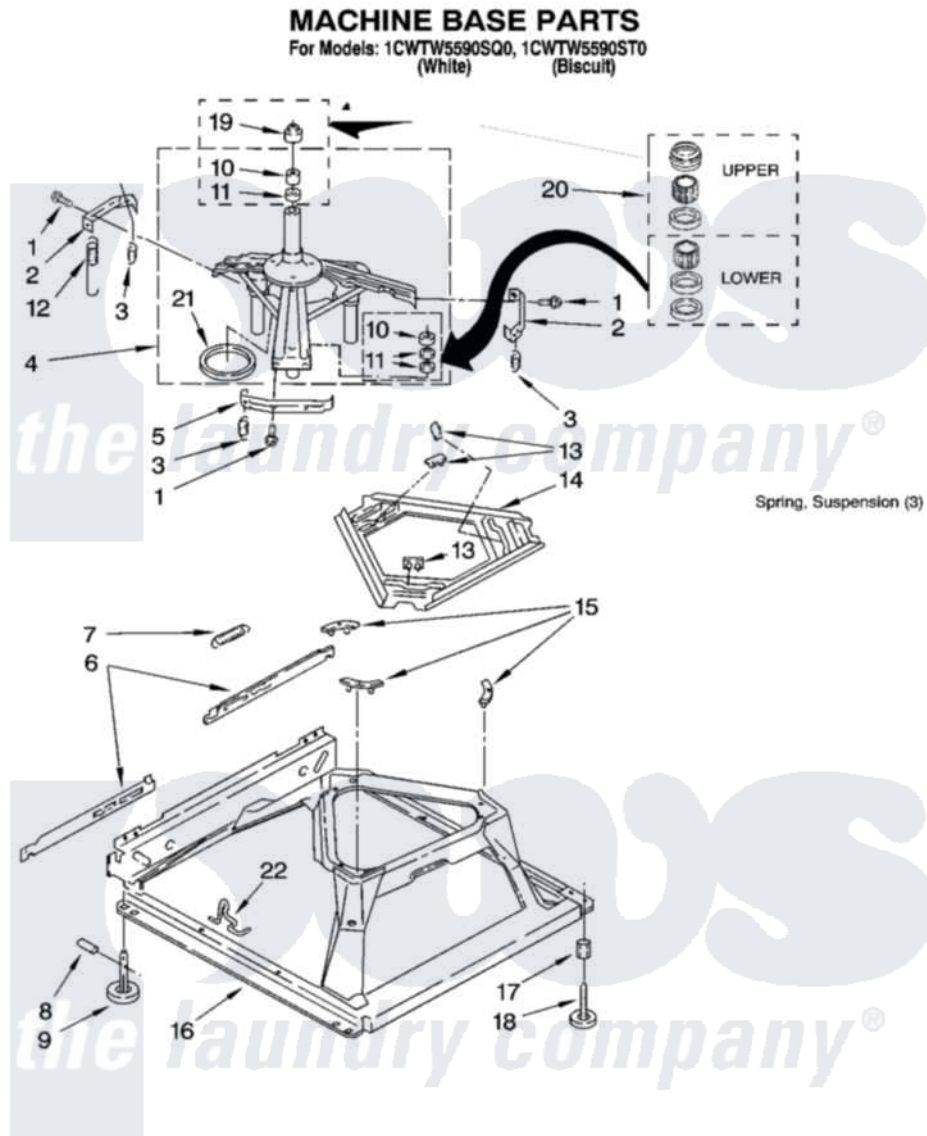

# Whirlpool 1CWTW5590SQ0 05 - MACHINE BASE PARTS

8

W10122091

Whirlpool [Residential Whirlpool 1CWTW5590SQ0 Washer Parts](#) Parts Diagram 05 - MACHINE BASE PARTS  
Click on the part number to view part

Item	Original Part Number	Replaced By	Status	Part Description
1	<a href="#">3400076</a>			Screw, Bracket Mounting
2	<a href="#">64067</a>			Bracket, Spring Outer
3	<a href="#">63907</a>			Spring, Suspension
4	8575214	<a href="#">280184</a>		Support
5	<a href="#">64065</a>			Bracket, Spring Outer
6	<a href="#">63466</a>			Link, Leveling Mechanism
7	62597	<a href="#">8316845</a>		Spring
8	<a href="#">62837</a>			Pin, Knurled
9	62596	<a href="#">285244</a>		Feet-Leveling
10	<a href="#">8546455</a>			Bearing, Centerpost
11	357409	<a href="#">359449</a>		Seal, Agitator Shaft
12	8534035	<a href="#">285901</a>		Spring
13	62568	<a href="#">285219</a>		Pad
14	<a href="#">3946509</a>			Plate, Suspension
15	3363660	<a href="#">285744</a>		Pad
16	3946512	<a href="#">285771</a>		Base

17	<a href="#">3359452</a>	Nut, Lock
18	<a href="#">W10001130</a>	Foot, Leveling
19	<a href="#">8577376</a>	Seal, Centerpost
20	<a href="#">285203</a>	Centerpost Bearing Kit
21	<a href="#">63134</a>	Ring, Sound Deadening
22	63806	<a href="#">W10145155</a> Retainer, Suspension Spring