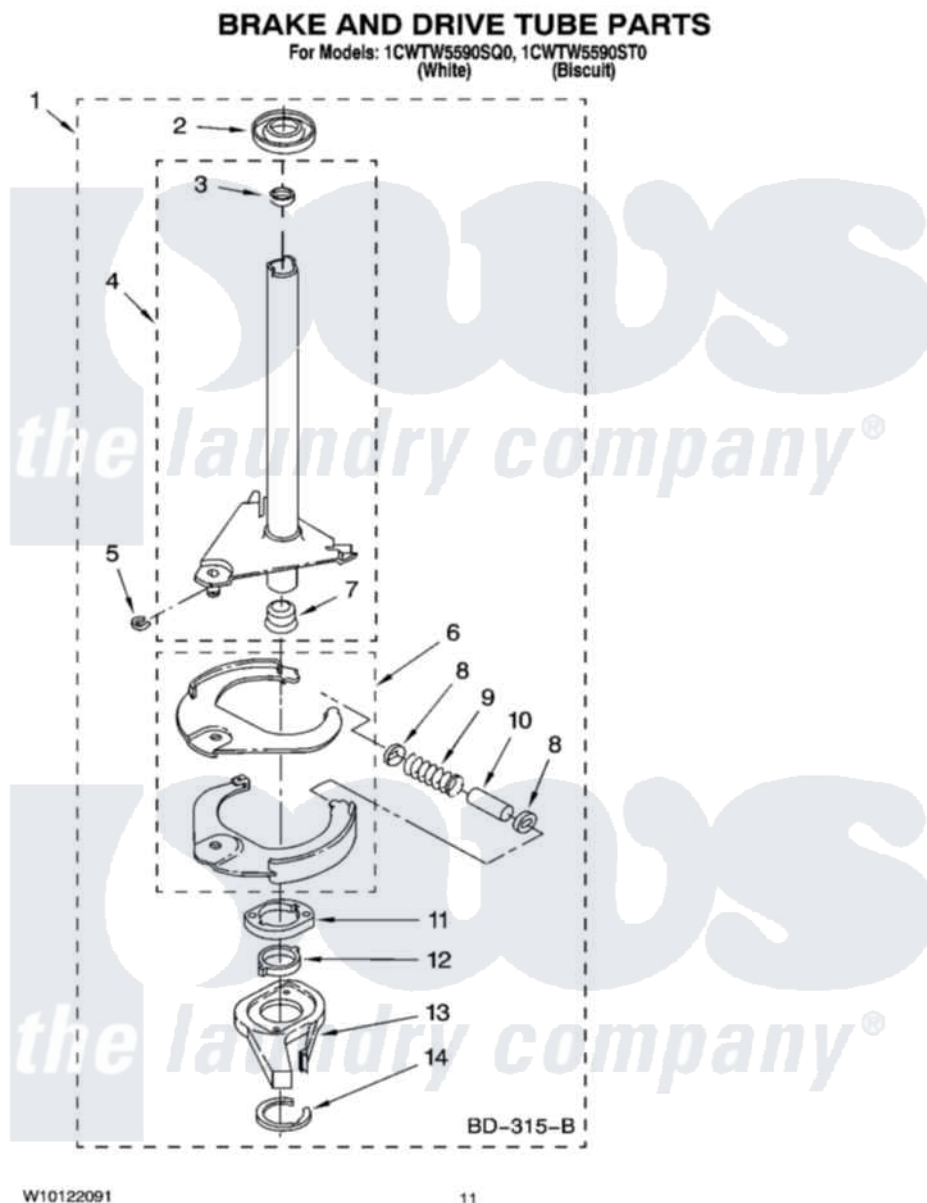

# Whirlpool 1CWTW5590SQ0 07 - BRAKE AND DRIVE TUBE PARTS

Whirlpool Residential Whirlpool 1CWTW5590SQ0 Washer Parts Parts Diagram 07 - BRAKE AND DRIVE TUBE PARTS  
Click on the part number to view part

Item	Original Part Number	Replaced By	Status	Part Description
1	388952	<a href="#">285792</a>		Basketdrive
2	<a href="#">62658</a>			Ring, Thrust
3	<a href="#">356427</a>			Seal, Spin Pinion
4	64027	<a href="#">64208</a>		Tube-Spin
5	64035	<a href="#">W10083190</a>		Ring, Retaining
6	64232	<a href="#">285438</a>		Shoe-Brake
7	62703	<a href="#">8546462</a>		"T" Bearing, Spin Tube
8	3353956	<a href="#">285658</a>		Sleeve
9	387806		Not Available	Spring, Brake
10	3355360	<a href="#">285658</a>		Sleeve
11	661516	<a href="#">8546461</a>		Cam, Brake Release
12	<a href="#">63022</a>			Sleeve, Cam
13	64194	<a href="#">285790</a>		Lining
14	90368	<a href="#">W10083200</a>		Ring, Retaining
"	BLANK		Not Available	Following Parts Not Illustrated
"	<a href="#">285208</a>			Lubricant