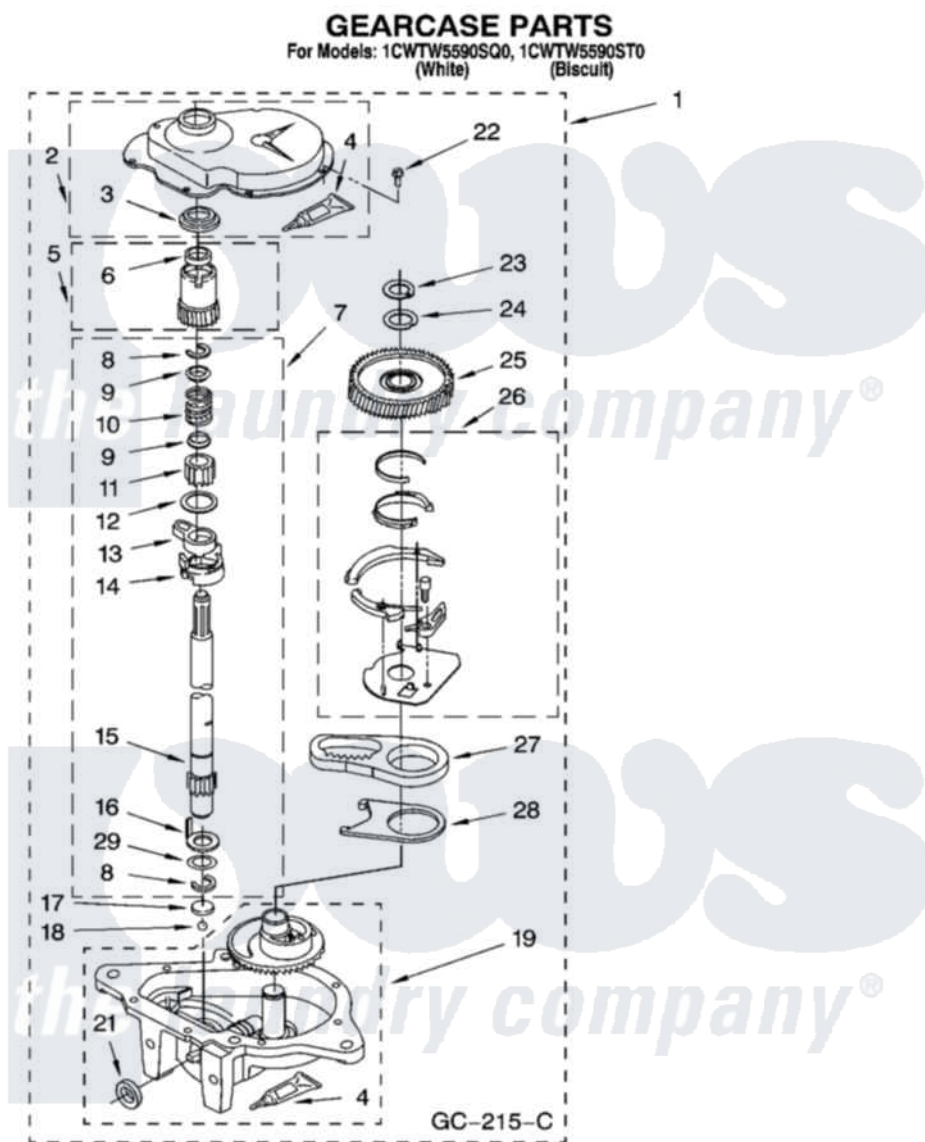

**Whirlpool 1CWTW5590SQ0 08 - GEARCASE PARTS, OPTIONAL PARTS  
(NOT INCLUDED)**

12

W10122091

Whirlpool [Residential Whirlpool 1CWTW5590SQ0 Washer Parts](#) Parts Diagram 08 - GEARCASE PARTS, OPTIONAL PARTS (NOT INCLUDED)

[Click on the part number to view part](#)

Item	Original Part Number	Replaced By	Status	Part Description
1	3360630	<a href="#">3360629</a>		Gearcase
2	<a href="#">285202</a>			Cover, Gearcase
3	<a href="#">3349985</a>			Seal, Gearcase Cover
4	<a href="#">285195</a>			Sealer Sealer, Gasket
5	63320	<a href="#">285362</a>		Gear and Pinion
6	<a href="#">356427</a>			Seal, Spin Pinion
7	<a href="#">389387</a>			Shaft, Agitator
8	90369		Not Available	Ring, Retaining (2)
9	<a href="#">62677</a>			Retainer, Spring
10	<a href="#">62676</a>			Spring, Agitator
11	63273	<a href="#">285509</a>		Shaft, Agitator
12	<a href="#">62619</a>			Washer, Agitator Gear
13	62580	<a href="#">285206</a>		Cam-Agitator
14	62581	<a href="#">285206</a>		Cam-Agitator
15	<a href="#">285509</a>			Shaft, Agitator