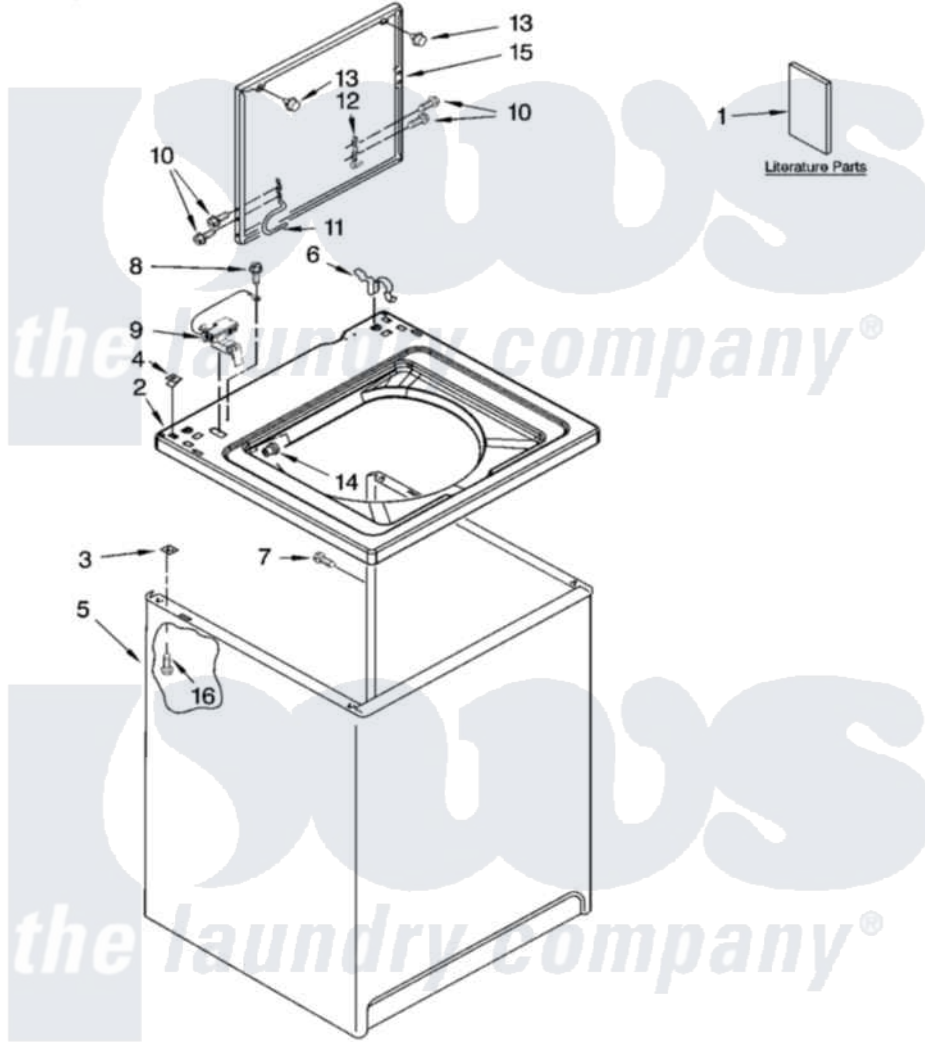

Whirlpool 1CWTW5590ST0 01 - TOP AND CABINET PARTS

TOP AND CABINET PARTS

For Models: 1CWTW5590SQ0, 1CWTW5590ST0
(White) (Biscuit)

AUTOMATIC
WASHER

2-07 Litho in U.S.A. (drd)

1

Part No. W10122091 Rev. A

Whirlpool [Residential Whirlpool 1CWTW5590ST0 Washer Parts](#) Parts Diagram 01 - TOP AND CABINET PARTS

[Click on the part number to view part](#)

Item	Original Part Number	Replaced By	Status	Part Description
1	W10044800			Installation Instructions
"	3957874		Not Available	Feature Sheet
"	3955884			Use And Care Guide
"	W10023791		Not Available	Energy Guide
"	8578912		Not Available	Wiring Diagram
2	8318068			Top
"	8318070			Top
3	62750			Spacer, Cabinet To Top (4)
4	357213			Nut, Push-In
5	63424			Cabinet
"	3954357			Cabinet
6	62780			Clip, Top And Cabinet And Rear Panel
7	3357011	308685		Side Trim)
8	3351614			Screw, Gearcase Cover Mounting
9	8318084			Switch, Lid

10	W10119872	W10119828	Screw, Lid Hinge Mounting
11	8318088		Hinge, Lid
12	91770		Hinge, Lid
13	9724509		Bumper, Lid
14	21258		Bearing, Lid Hinge
15	8580061	W1019385Z	Lid
"	8580062	3957619	Lid
16	3390631		Screw, 10-16 X 3/8