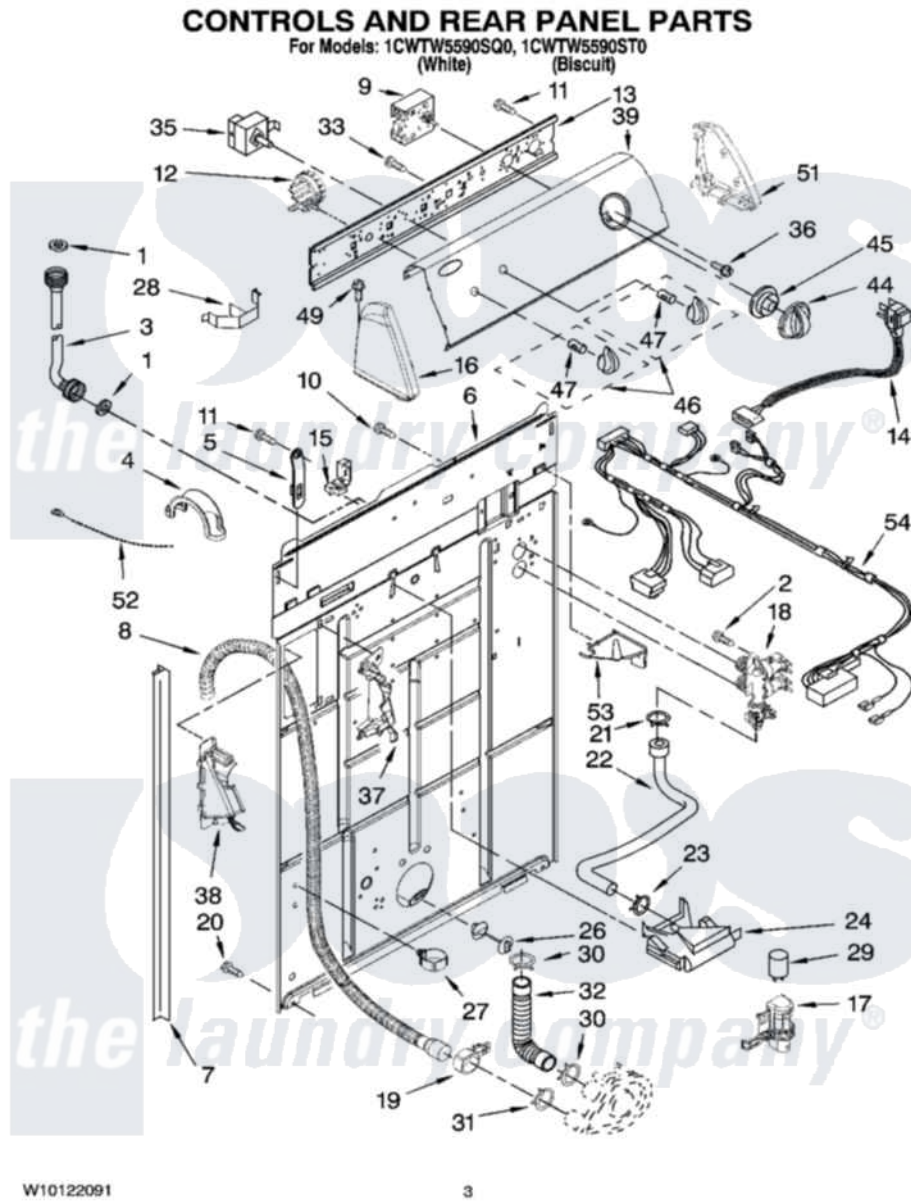

Whirlpool 1CWTW5590ST0 02 - CONTROLS AND REAR PANEL PARTS

Whirlpool [Residential Whirlpool 1CWTW5590ST0 Washer Parts](#) Parts Diagram 02 - CONTROLS AND REAR PANEL PARTS

[Click on the part number to view part](#)

Item	Original Part Number	Replaced By	Status	Part Description
1	3976300	16123		Washer Inlet-Hose Miscellaneous Parts Must be Ordered Separately.
2	9740848			Screw, Mixing Valve Mounting
3	8571377	89503		Hose-Inlet
"	8571378	89503		Hose-Inlet
4	8577378			U-Bend, Drain Hose
5	8568314			Strap, Console
6	8318015			Panel, Rear
7	62747			Pad, Rear Panel
8	8559373	W10096921		Drain Hose Assembly
9	8572976			Timer, Control
10	3351614			Screw, Gearcase Cover Mounting
11	90767			Screw, 8A X 3/8 HeX Washer Head Tapping
12	8577844	W10339251		Switch-WL

13	8544893		Bracket, Control
14	8578842	285800	Cord-Power
15	3952821	285777	Relief-Str
16	8271365	279962	Endcap
"	8271368	279965	Endcap
17	8318046		Clip, Capacitor
18	8578343		Valve, Water Inlet W/Bi-Metal
19	8541668		Clamp, Hose
20	62863	3390631	Screw, 10-16 X 3/8
21	301958	596669	Clamp, Manifold
22	8317974	8317926	Hose, Vacuum Break
23	370450	596669	Clamp, Manifold
24	387606	3360977	Break-Vac
26	8519200		Support, Rear Panel
27	8541667		Clamp, Hose
28	8055003		Clip, Harness And Pressure Switch
29	8572717		Capacitor, Motor Start
30	3363366	616099	Clamp
31	8317496	285655	Clamp, Hose
32	3951449	285871	Hose
33	3400073		Screw, Ground
35	8578338		Switch, Water Temperature
36	3400818		Screw, Timer Mounting
37	8541669		Bucket, Drain Hose
38	8541658		Bucket, Drain Hose
39	8578803		Panel, Console
"	8578804		Panel, Console
44	8566022		Knob, Timer
"	8566025		Knob, Timer
45	8566018		Dial,
46	8565944		Knob, Control
"	8565947		Knob, Control
47	8536939		Clip, Knob
49	388326		Screw, 8-18 X 1.25
51	8271359	279962	Endcap
"	8271362	279965	Endcap
52	3347868	W10339879	Tie, Cable
53	8539874		Shield, Suds
54	3958093		Harness, Wiring