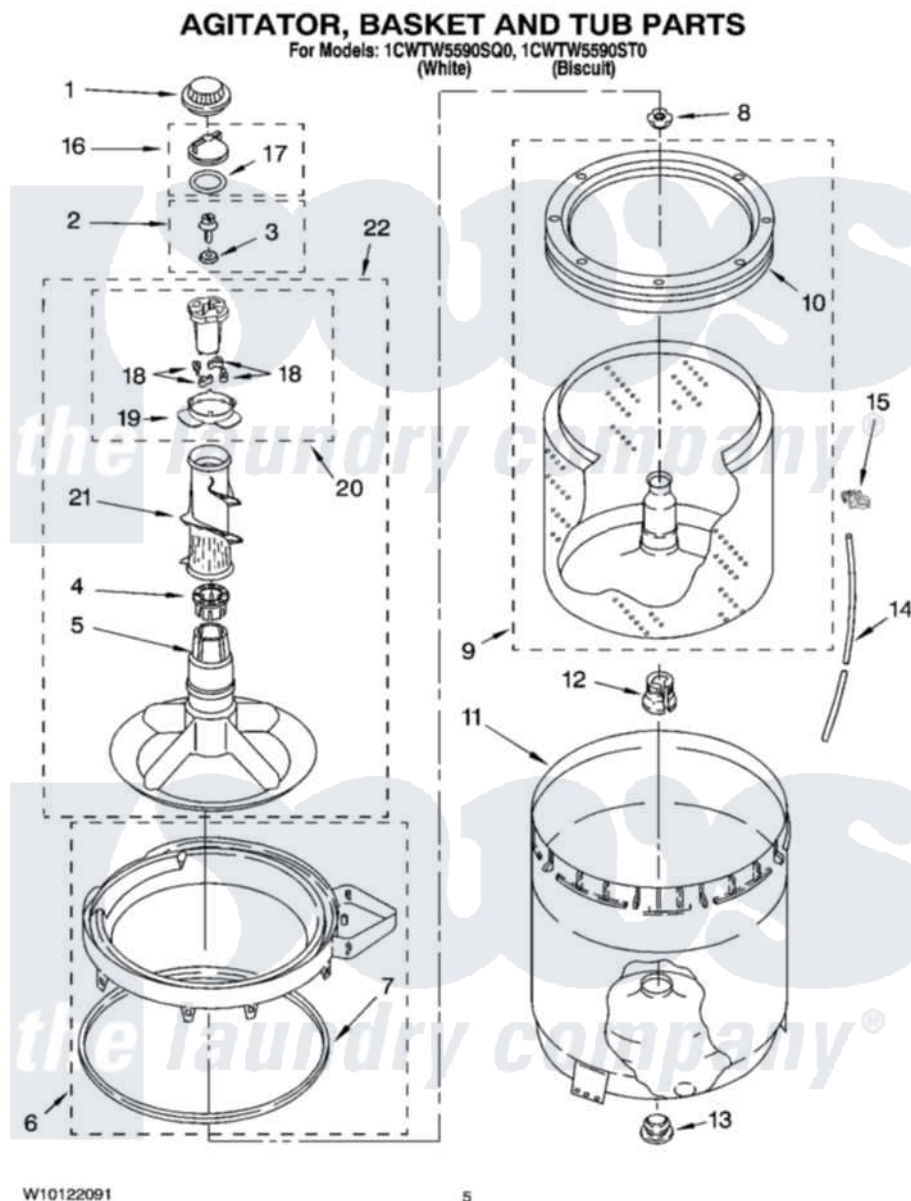

Whirlpool 1CWTW5590ST0 03 - AGITATOR, BASKET AND TUB PARTS

Whirlpool Residential Whirlpool 1CWTW5590ST0 Washer Parts Parts Diagram 03 - AGITATOR, BASKET AND TUB PARTS

Click on the part number to view part

Item	Original Part Number	Replaced By	Status	Part Description
1	3355758			Cap, Agitator
2	358237			Screw And Washer
3	3949550			Washer
4	3350389	285587		Washer
5	3347288			Agitator
6	8528150	W10445870		Ring-Tub
7	3976308			Gasket, Tub Ring
8	21366			Nut, Spanner
9	8526017	W10389329		Clothes Container, Assembly
10	8519788	387240		Ring, Balance
11	63849			Strain Relief, Power Cord
12	389140			Tub Block, Basket Drive
13	383727			Gasket, Centerpod
14	3347780	353244		Hose, Pressure Switch
15	2219077			Clip, Pressure Switch Hose
16	3354733	W10074580		Cap, Barrier