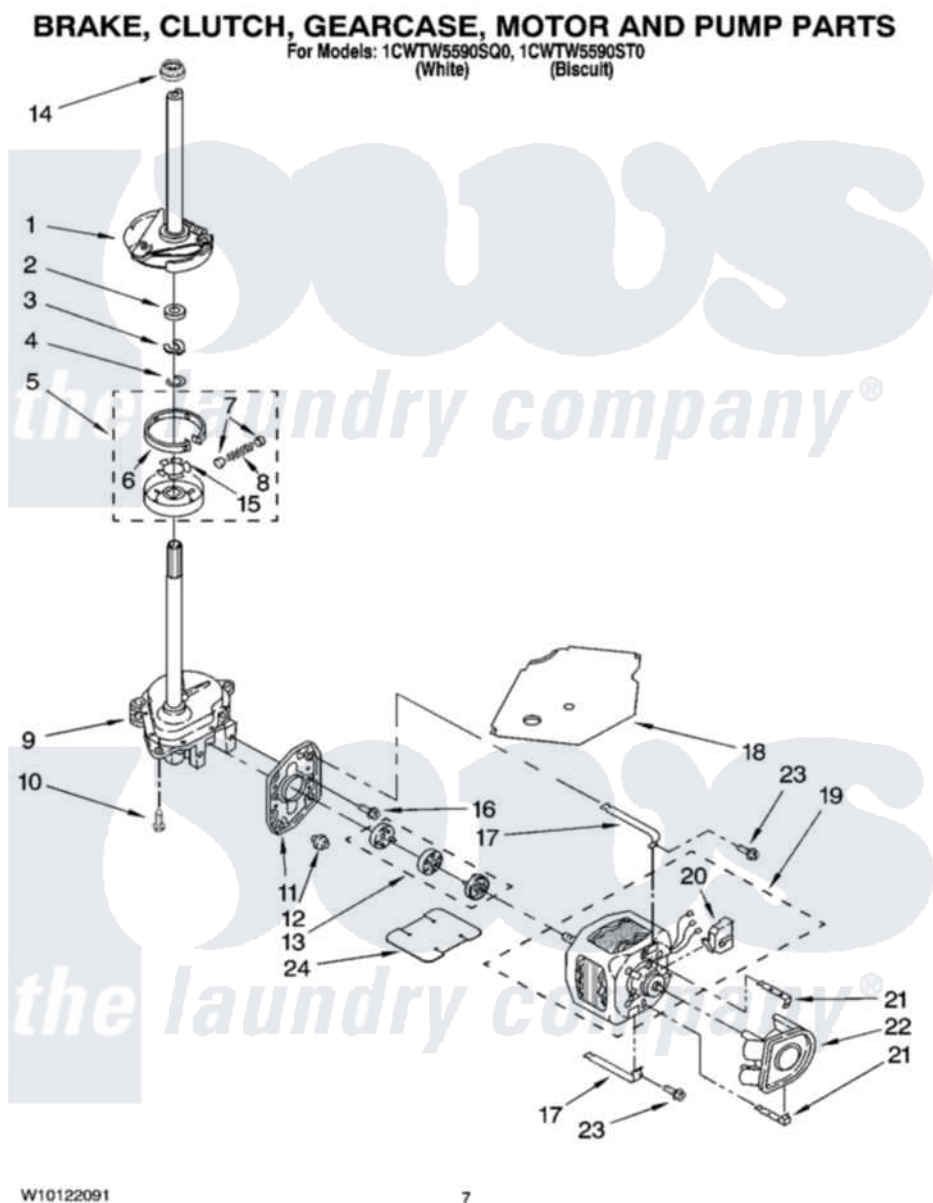

Whirlpool 1CWTW5590ST0 04 - BRAKE, CLUTCH, GEARCASE, MOTOR AND PUMP PARTS

Whirlpool [Residential Whirlpool 1CWTW5590ST0 Washer Parts](#) Parts Diagram 04 - BRAKE, CLUTCH, GEARCASE, MOTOR AND PUMP PARTS
Click on the part number to view part

Item	Original Part Number	Replaced By	Status	Part Description
1	388952	285792		Basketdrive
2	63292			Washer, Spin Tube Thrust
3	62697	W10080230		Ring, Spin Tube Support
4	63283	285353		Ring
5	3951311	285785		Clutch
6	3951308	285790		Lining
7	62646			Cap, Clutch Spring
8	3946792			Spring And Damper Assembly
9	3360630	3360629		Gearcase
10	3357334	3400516		Screw Anti-Rattle
11	62611			Plate, Motor Mount To Gearcase
12	62691			Grommet, Motor
13	3364003	285753A		Coupling
14	8577374			Seal, Centerpost

15	3355454		Clip, Main Drive
16	3400516		Screw Anti-Rattle
17	3349637	W10086010	Retainer, Motor
18	3362089		Shield, Tub To Motor
19	8528158	661600	Motor, Main Drive
20	3952056		Switch, Main Drive Motor
21	8546127		Retainer, Pump
22	3363394		Pump
23	3387485	273556	Screw, 10-16 X 5/8
24	3946532		Shield, Motor