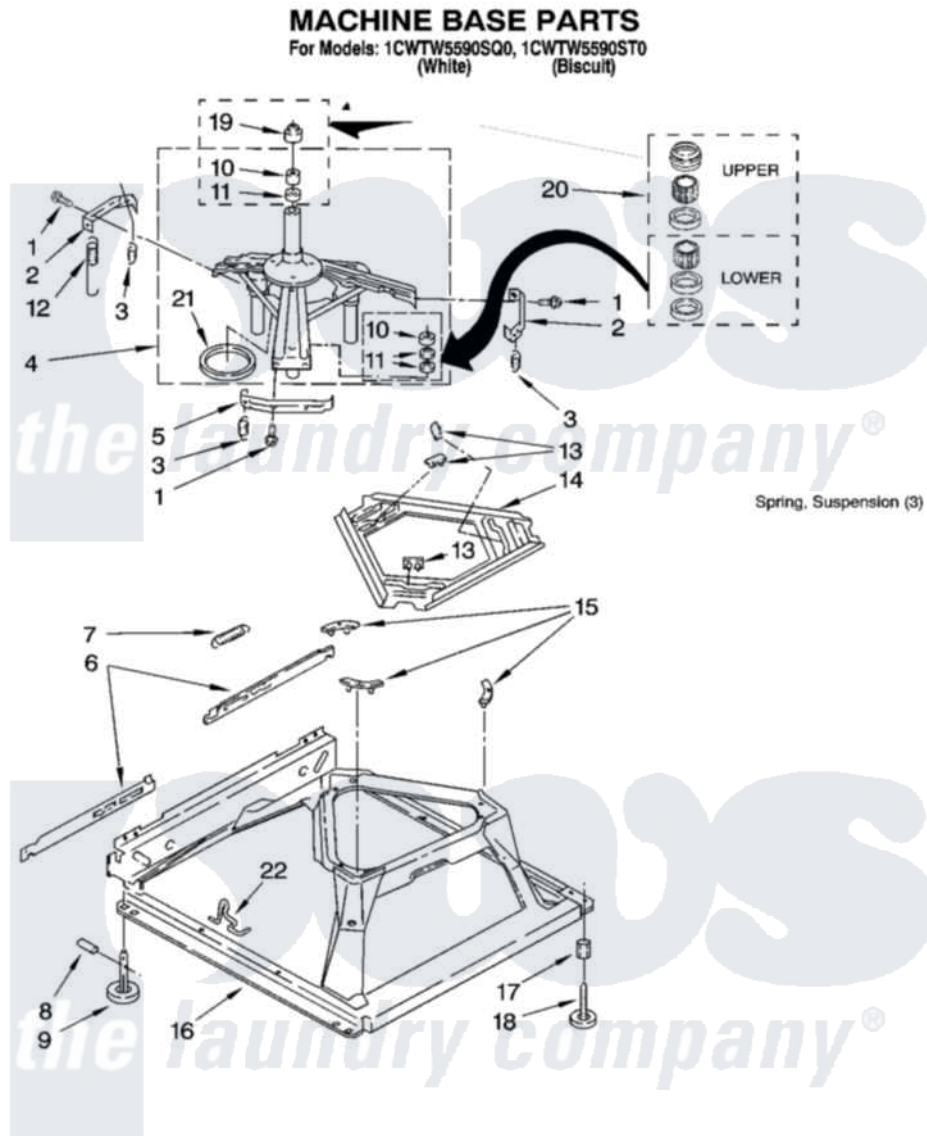

Whirlpool 1CWTW5590ST0 05 - MACHINE BASE PARTS

8

W10122091

Whirlpool [Residential Whirlpool 1CWTW5590ST0 Washer Parts](#) Parts Diagram 05 - MACHINE BASE PARTS
Click on the part number to view part

Item	Original Part Number	Replaced By	Status	Part Description
1	3400076			Screw, Bracket Mounting
2	64067			Bracket, Spring Outer
3	63907			Spring, Suspension
4	8575214	280184		Support
5	64065			Bracket, Spring Outer
6	63466			Link, Leveling Mechanism
7	62597	8316845		Spring
8	62837			Pin, Knurled
9	62596	285244		Feet-Leveling
10	8546455			Bearing, Centerpost
11	357409	359449		Seal, Agitator Shaft
12	8534035	285901		Spring
13	62568	285219		Pad
14	3946509			Plate, Suspension
15	3363660	285744		Pad
16	3946512	285771		Base

17	3359452	Nut, Lock
18	W10001130	Foot, Leveling
19	8577376	Seal, Centerpost
20	285203	Centerpost Bearing Kit
21	63134	Ring, Sound Deadening
22	63806	W10145155 Retainer, Suspension Spring