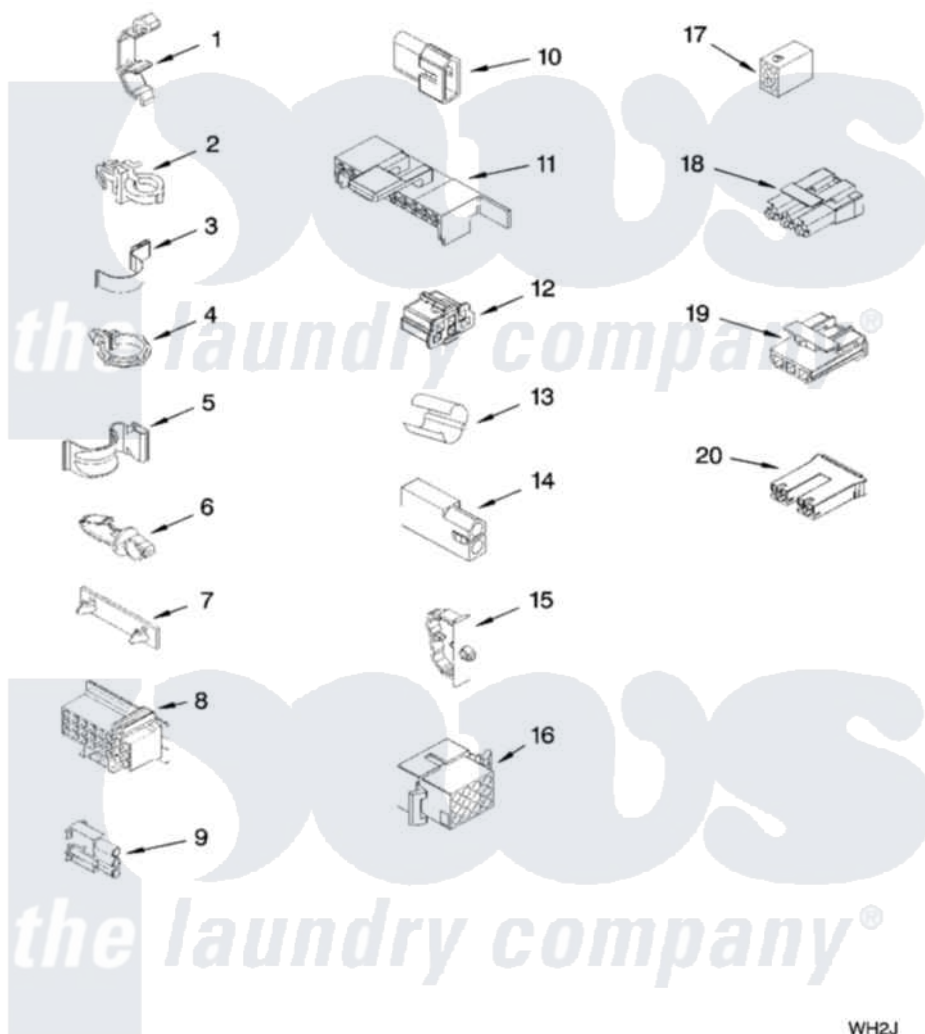

# Whirlpool 1CWTW5590ST0 06 - WIRING HARNESS PARTS

## WIRING HARNESS PARTS

For Models: 1CWTW5590SQ0, 1CWTW5590ST0  
(White) (Biscuit)

W10122091

9

WH2J

Whirlpool [Residential Whirlpool 1CWTW5590ST0 Washer Parts](#) Parts Diagram 06 - WIRING HARNESS PARTS

[Click on the part number to view part](#)