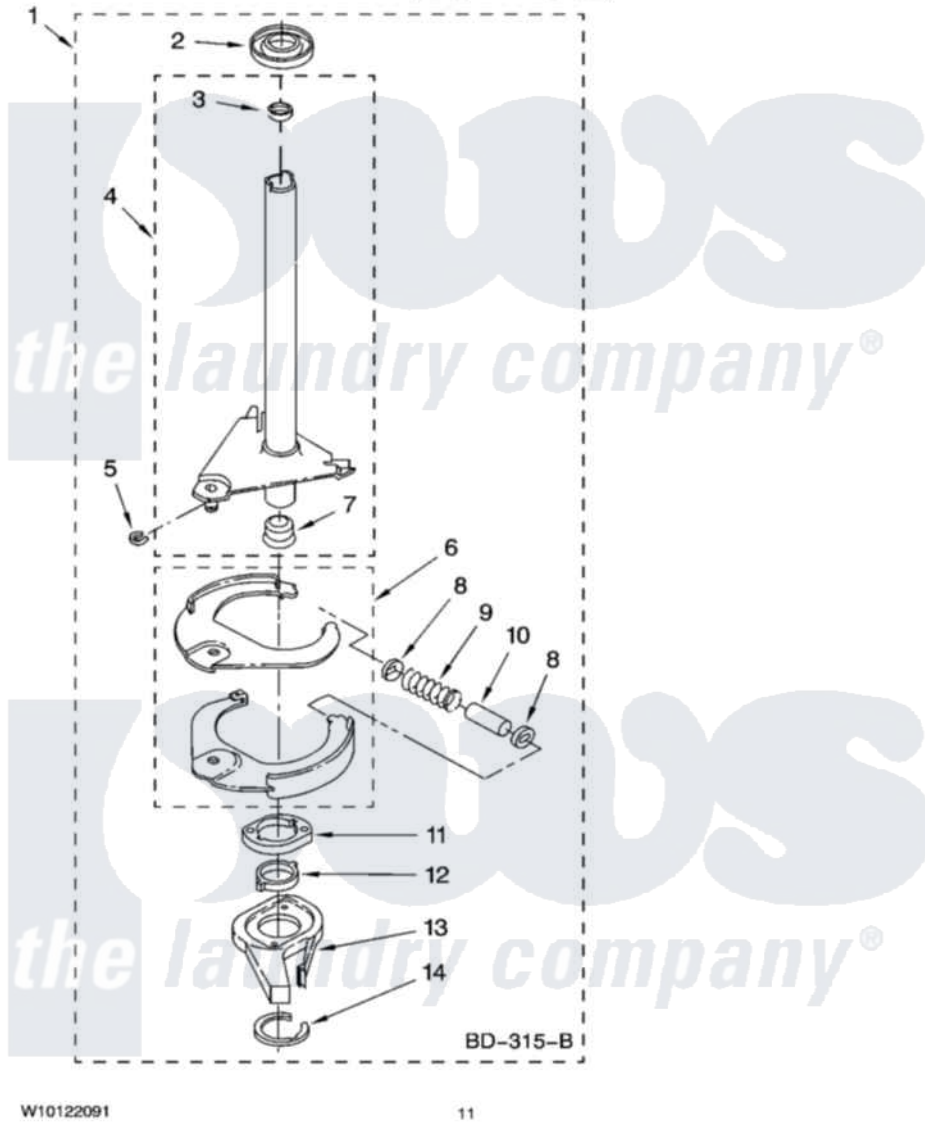

Whirlpool 1CWTW5590ST0 07 - BRAKE AND DRIVE TUBE PARTS

BRAKE AND DRIVE TUBE PARTS

For Models: 1CWTW5590SQ0, 1CWTW5590ST0
(White) (Biscuit)

W10122091

11

Whirlpool Residential Whirlpool 1CWTW5590ST0 Washer Parts Parts Diagram 07 - BRAKE AND DRIVE TUBE PARTS
Click on the part number to view part

Item	Original Part Number	Replaced By	Status	Part Description
1	388952	285792		Basketdrive
2	62658			Ring, Thrust
3	356427			Seal, Spin Pinion
4	64027	64208		Tube-Spin
5	64035	W10083190		Ring, Retaining
6	64232	285438		Shoe-Brake
7	62703	8546462		"T" Bearing, Spin Tube
8	3353956	285658		Sleeve
9	387806		Not Available	Spring, Brake
10	3355360	285658		Sleeve
11	661516	8546461		Cam, Brake Release
12	63022			Sleeve, Cam
13	64194	285790		Lining
14	90368	W10083200		Ring, Retaining
"	BLANK		Not Available	Following Parts Not Illustrated
"	285208			Lubricant