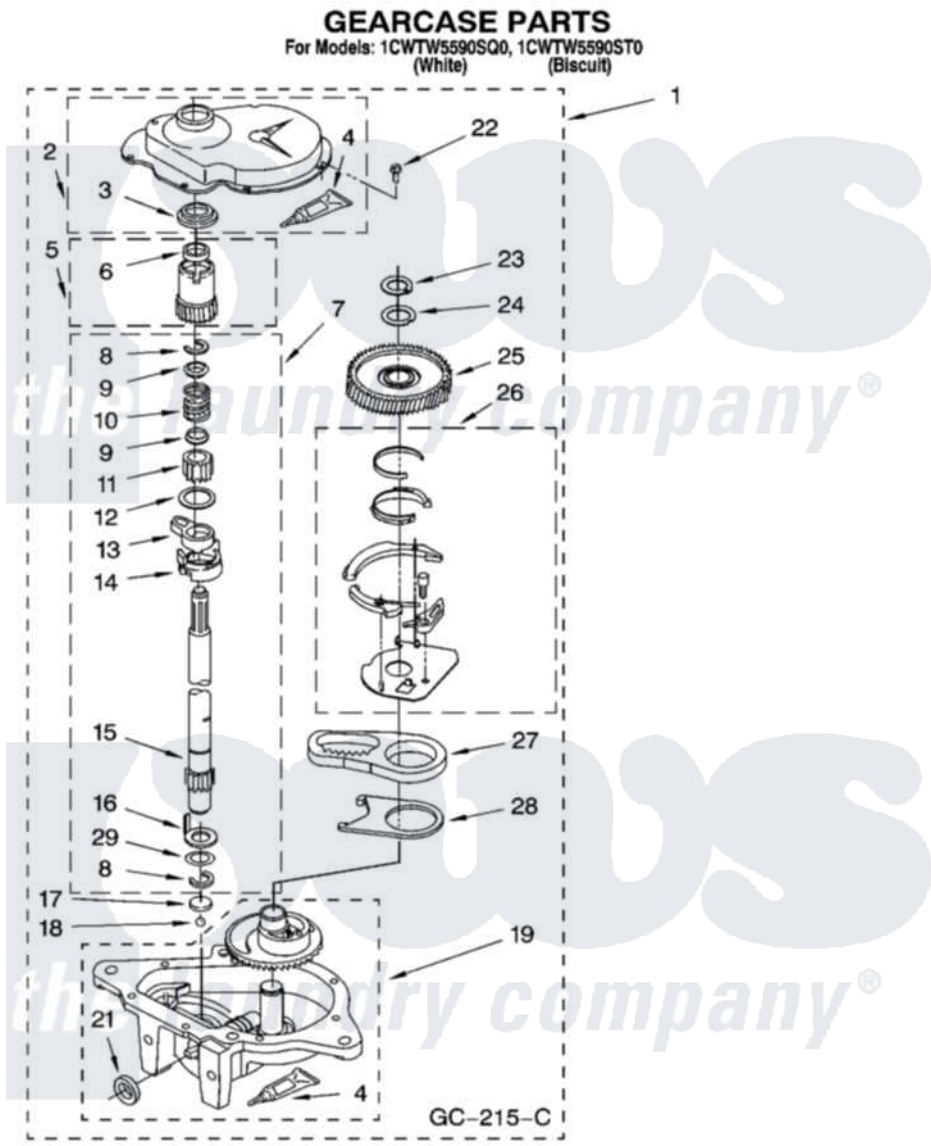

Whirlpool 1CWTW5590ST0 08 - GEARCASE PARTS, OPTIONAL PARTS (NOT INCLUDED)

12

W10122091

Whirlpool Residential Whirlpool 1CWTW5590ST0 Washer Parts Parts Diagram 08 - GEARCASE PARTS, OPTIONAL PARTS (NOT INCLUDED)

Click on the part number to view part

Item	Original Part Number	Replaced By	Status	Part Description
1	3360630	3360629		Gearcase
2	285202			Cover, Gearcase
3	3349985			Seal, Gearcase Cover
4	285195			Sealer Sealer, Gasket
5	63320	285362		Gear and Pinion
6	356427			Seal, Spin Pinion
7	389387			Shaft, Agitator
8	90369		Not Available	Ring, Retaining (2)
9	62677			Retainer, Spring
10	62676			Spring, Agitator
11	63273	285509		Shaft, Agitator
12	62619			Washer, Agitator Gear
13	62580	285206		Cam-Agitator
14	62581	285206		Cam-Agitator
15	285509			Shaft, Agitator

16	62618		Washer, Cam Thrust
17	16018	285205	Bearing
18	85529	285205	Bearing
19	389230	285515	Gearcase
21	285352		Seal Kit, Thrust Plug
22	3351614		Screw, Gearcase Cover Mounting
23	3362552	285765	Ring-Retrn
24	285735	285766	Washer Kit, Thrust
25	62570	285362	Gear and Pinon
26	388253	999516	Shelf-Glas
27	3349296	8546456	Rack, Connecting
28	62621		Actuator, Shift
29	388815		Washer, Intermediate 1 3976263 Miscellaneous Parts Bag 2 3976300 Washer, Inlet Hose 3 3366913 Clamp, Hose
	72017		Paint, Touch-Up
"	4392899		Paint, Touch-Up
"	350938		Paint, Pressurized Spray B
"	350930		Paint, Pressurized Spray B
"	4392901		Paint, Pressurized Spray
"	799344		Paint, Touch-Up)
"	4392900		Paint, Bulk)
"	BLANK	Not Available	OIL
"	350572		Oil
"	BLANK	Not Available	LUBRICANT
"	285208		Lubricant
"	BLANK	Not Available	SEALER
"	285195		Sealer Sealer, Gasket
"	BLANK	Not Available	ACCESSORY PARTS
"	367031		Water System Parts
"	280129	280129A	Break-Sphn
"	280130	280130A	Adapter
"	280131	40922	Hose