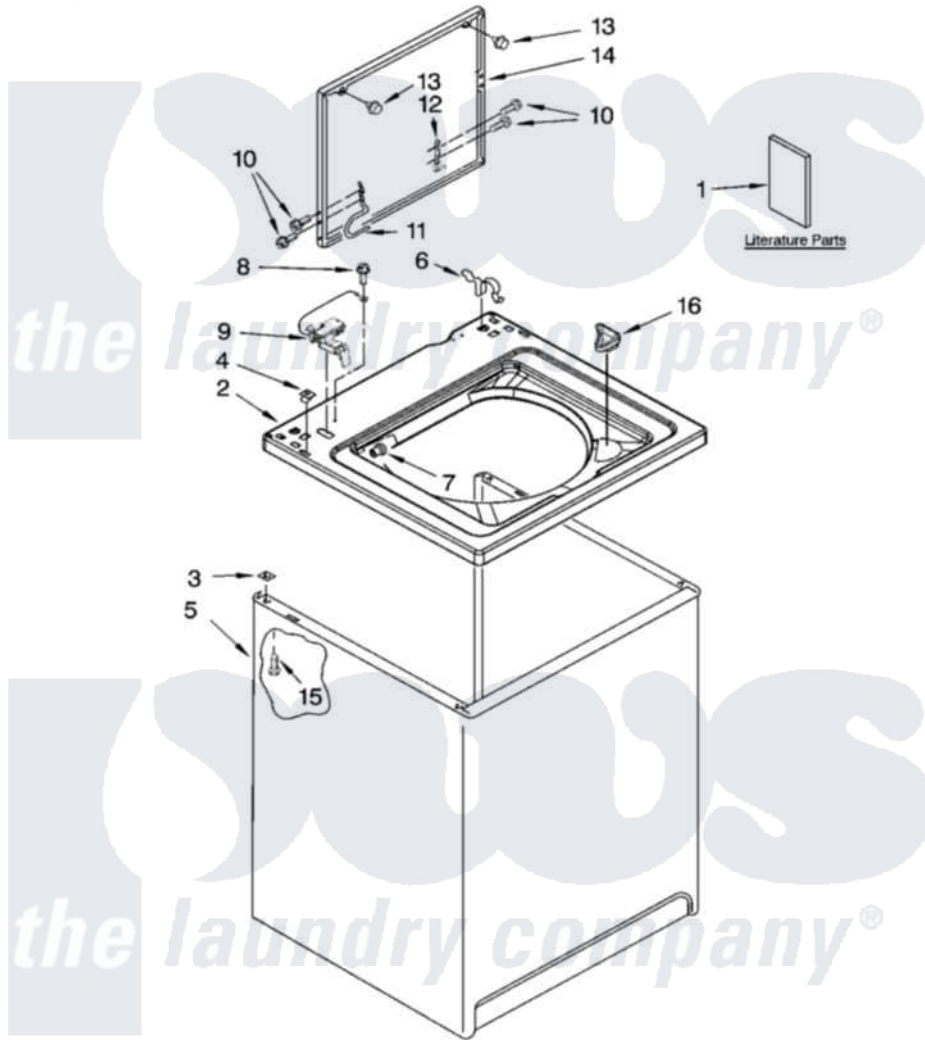

# Whirlpool 1CWTW5590VQ0 01 - TOP AND CABINET PARTS

## TOP AND CABINET PARTS

For Model: 1CWTW5590VQ0  
(White)

AUTOMATIC  
WASHER

3-09 Litho in U.S.A. (drd)(bay)

1

Part No. W10239435 Rev. A

Whirlpool [Residential Whirlpool 1CWTW5590VQ0 Washer Parts](#) Parts Diagram 01 - TOP AND CABINET PARTS  
Click on the part number to view part

Item	Original Part Number	Replaced By	Status	Part Description
1	W10235702		Not Available	Installation Instructions
"	W10235704		Not Available	Feature Sheet
"	W10235703		Not Available	Use & Care Guide
"	W10118358		Not Available	Wiring Diagram
2	<a href="#">8318064</a>			Top
3	62750			Spacer, Cabinet To Top (4)
4	<a href="#">357213</a>			Nut, Push-In
5	<a href="#">63424</a>			Cabinet
6	<a href="#">62780</a>			Clip, Top And Cabinet And Rear Panel
7	<a href="#">21258</a>			Bearing, Lid Hinge
8	<a href="#">3351614</a>			Screw, Gearcase Cover Mounting
9	<a href="#">8318084</a>			Switch, Lid
10	<a href="#">W10119828</a>			Screw, Lid Hinge Mounting
11	<a href="#">W10225135</a>			Hinge, Lid
12	<a href="#">91770</a>			Hinge, Lid

13	<a href="#">9724509</a>		Bumper, Lid
14	8541774	<a href="#">W1019385Z</a>	Lid
15	<a href="#">W10165554</a>		Screw, 10-16 X 3/8
16	<a href="#">3362952</a>		Dispenser, Bleach