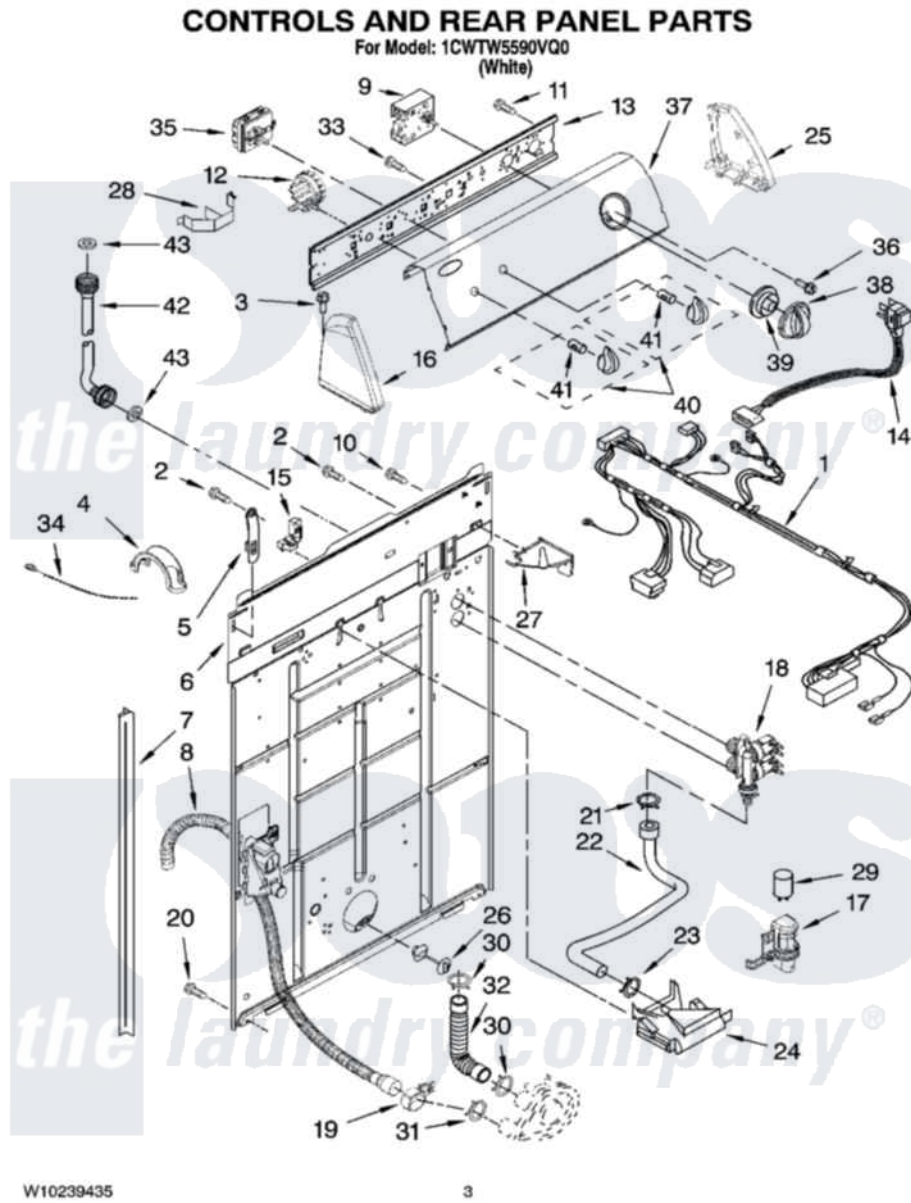

# Whirlpool 1CWTW5590VQ0 02 - CONTROLS AND REAR PANEL PARTS

Whirlpool [Residential Whirlpool 1CWTW5590VQ0 Washer Parts](#) Parts Diagram 02 - CONTROLS AND REAR PANEL PARTS

[Click on the part number to view part](#)

Item	Original Part Number	Replaced By	Status	Part Description
1	<a href="#">W10121435</a>			Harness, Wiring
2	<a href="#">9740848</a>			Screw, Mixing Valve Mounting
3	<a href="#">388326</a>			Screw, 8-18 X 1.25
4	<a href="#">8577378</a>			U-Bend, Drain Hose
5	<a href="#">8568314</a>			Strap, Console
6	<a href="#">W10194451</a>			Panel, Rear
7	<a href="#">62747</a>			Pad, Rear Panel
8	<a href="#">W10189267</a>			Drain Hose Assembly
9	<a href="#">8572976</a>			Timer, Control
10	<a href="#">3351614</a>			Screw, Gearcase Cover Mounting
11	<a href="#">90767</a>			Screw, 8A X 3/8 HeX Washer Head Tapping
12	8577844	<a href="#">W10339251</a>		Switch-WL
13	<a href="#">8544893</a>			Bracket, Control
14	8578842	<a href="#">285800</a>		Cord-Power