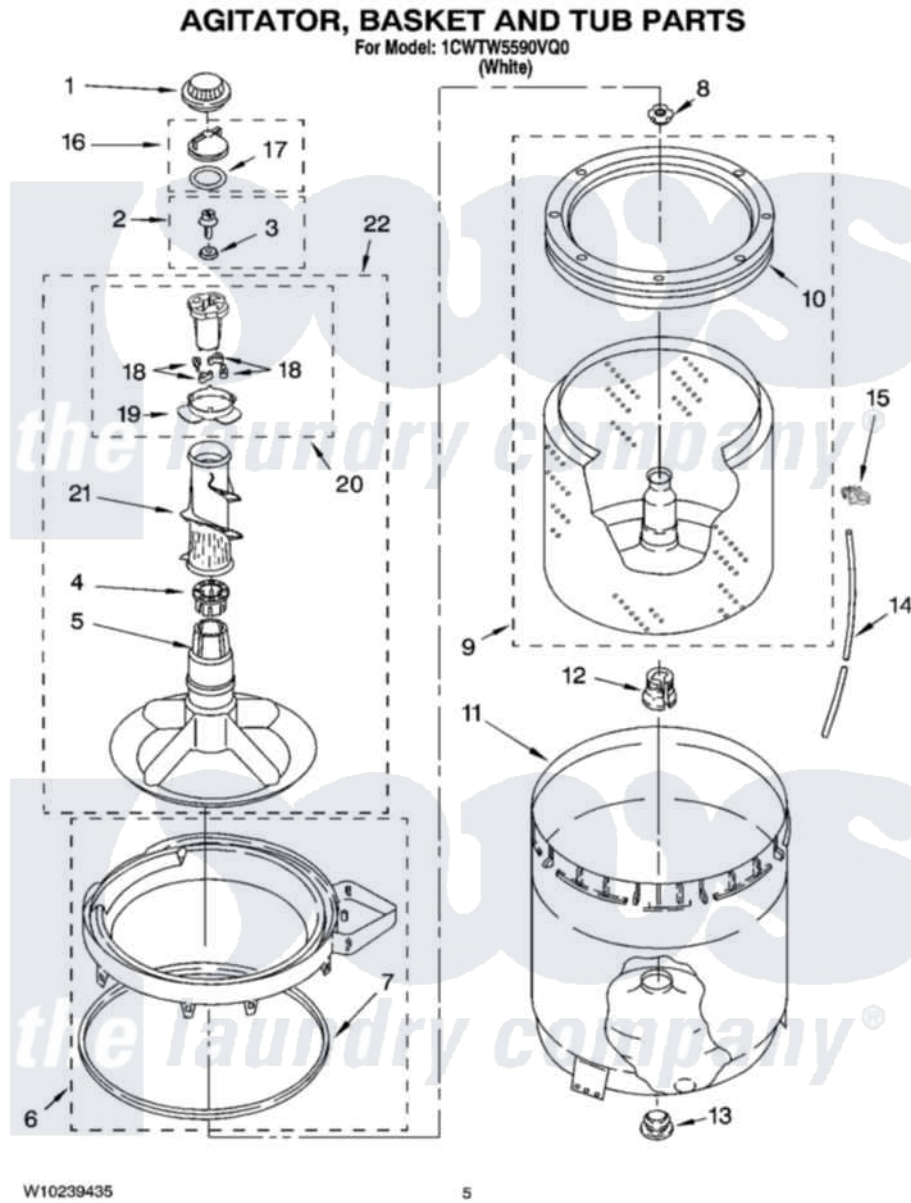

Whirlpool 1CWTW5590VQ0 03 - AGITATOR, BASKET AND TUB PARTS

Whirlpool [Residential Whirlpool 1CWTW5590VQ0 Washer Parts](#) Parts Diagram 03 - AGITATOR, BASKET AND TUB PARTS

[Click on the part number to view part](#)

Item	Original Part Number	Replaced By	Status	Part Description
1	3355758			Cap, Agitator
2	358237			Screw And Washer
3	3949550			Washer
4	3350389	285587		Washer
5	3347288			Agitator
6	8528150	W10445870		Ring-Tub
7	3976308			Gasket, Tub Ring
8	21366			Nut, Spanner
9	8526016	W10389328		Clothes Container, Assembly
10	387240			Ring, Balance
11	63849			Strain Relief, Power Cord
12	389140			Tub Block, Basket Drive
13	383727			Gasket, Centerpod
14	3347780	353244		Hose, Pressure Switch
15	2219077			Clip, Pressure Switch Hose
16	3354733	W10074580		Cap, Barrier