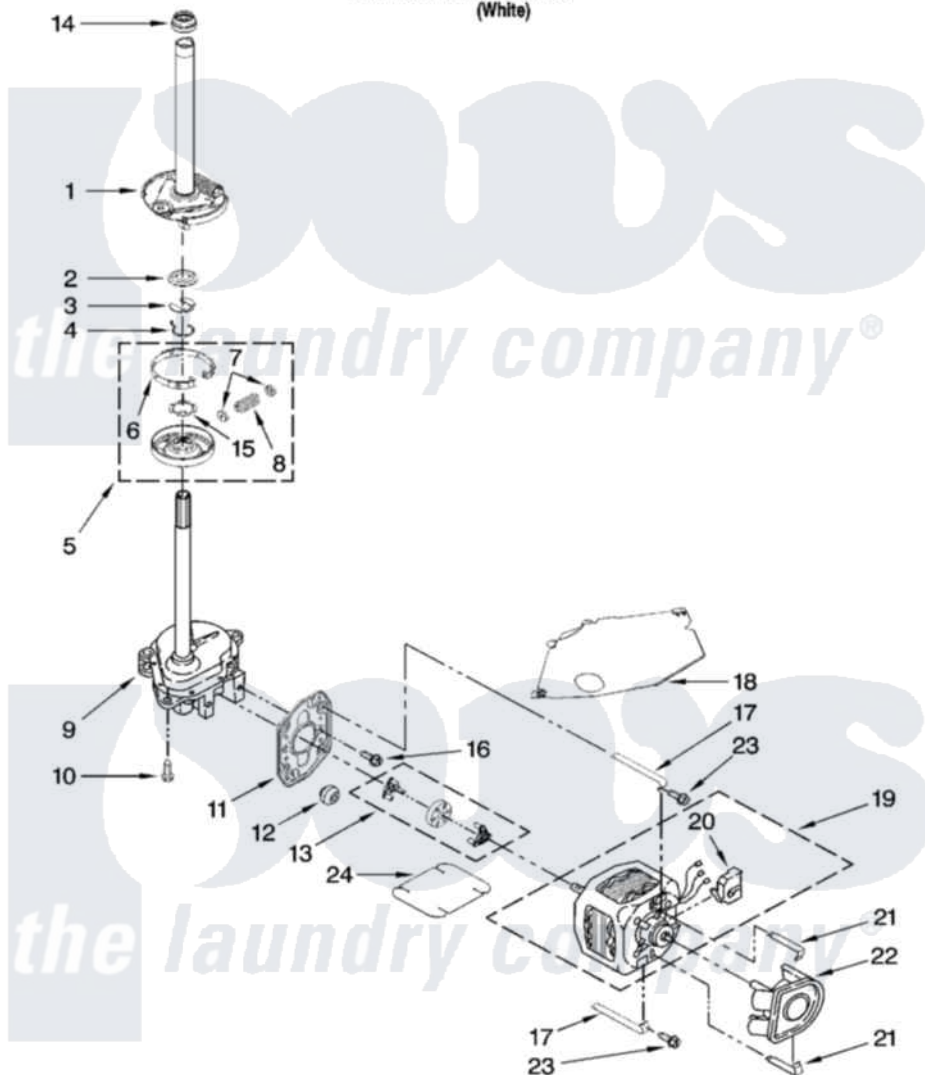

# Whirlpool 1CWTW5590VQ0 04 - BRAKE, CLUTCH, GEARCASE, MOTOR AND PUMP PARTS

## BRAKE, CLUTCH, GEARCASE, MOTOR AND PUMP PARTS

For Model: 1CWTW5590VQ0  
(White)

W10239435

7

Whirlpool [Residential Whirlpool 1CWTW5590VQ0 Washer Parts](#) Parts Diagram 04 - BRAKE, CLUTCH, GEARCASE, MOTOR AND PUMP PARTS

[Click on the part number to view part](#)

Item	Original Part Number	Replaced By	Status	Part Description
1	388952	<a href="#">285792</a>		Basketdrive
2	<a href="#">63292</a>			Washer, Spin Tube Thrust
3	62697	<a href="#">W10080230</a>		Ring, Spin Tube Support
4	63283	<a href="#">285353</a>		Ring
5	3951311	<a href="#">285785</a>		Clutch
6	3951308	<a href="#">285790</a>		Lining
7	<a href="#">62646</a>			Cap, Clutch Spring
8	<a href="#">3946792</a>			Spring And Damper Assembly
9	3360630	<a href="#">3360629</a>		Gearcase
10	3357334	<a href="#">3400516</a>		Screw Anti-Rattle
11	<a href="#">62611</a>			Plate, Motor Mount To Gearcase
12	<a href="#">62691</a>			Grommet, Motor
13	3364003	<a href="#">285753A</a>		Coupling
14	<a href="#">8577374</a>			Seal, Centerpost

15	<a href="#">3355454</a>		Clip, Main Drive
16	<a href="#">3400516</a>		Screw Anti-Rattle
17	<a href="#">W10086010</a>		Retainer, Motor
18	<a href="#">3362089</a>		Shield, Tub To Motor
19	8528158	<a href="#">661600</a>	Motor, Main Drive
20	<a href="#">3952056</a>		Switch, Main Drive Motor
21	<a href="#">8546127</a>		Retainer, Pump
22	<a href="#">3363394</a>		Pump
23	3387485	<a href="#">273556</a>	Screw, 10-16 X 5/8
24	<a href="#">3946532</a>		Shield, Motor