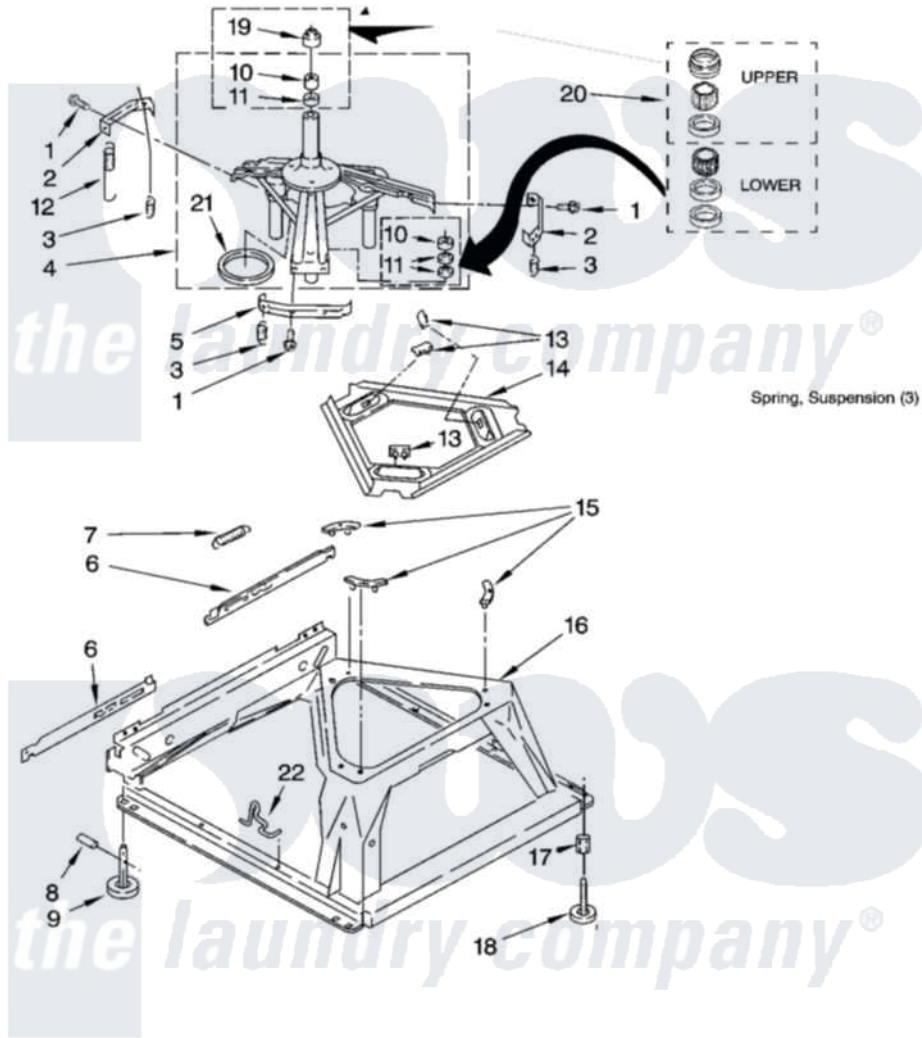

# Whirlpool 1CWTW5590VQ0 05 - MACHINE BASE PARTS

## MACHINE BASE PARTS

For Model: 1CWTW5590VQ0  
(White)

8

W10239435

Whirlpool [Residential Whirlpool 1CWTW5590VQ0 Washer Parts](#) Parts Diagram 05 - MACHINE BASE PARTS  
Click on the part number to view part

Item	Original Part Number	Replaced By	Status	Part Description
1	<a href="#">3400076</a>			Screw, Bracket Mounting
2	<a href="#">64067</a>			Bracket, Spring Outer
3	<a href="#">63907</a>			Spring, Suspension
4	8575214	<a href="#">280184</a>		Support
5	<a href="#">64065</a>			Bracket, Spring Outer
6	<a href="#">63466</a>			Link, Leveling Mechanism
7	62597	<a href="#">8316845</a>		Spring
8	<a href="#">62837</a>			Pin, Knurled
9	62596	<a href="#">285244</a>		Feet-Leveling
10	<a href="#">8546455</a>			Bearing, Centerpost
11	357409	<a href="#">359449</a>		Seal, Agitator Shaft
12	8534035	<a href="#">285901</a>		Spring
13	62568	<a href="#">285219</a>		Pad
14	<a href="#">3946509</a>			Plate, Suspension
15	3363660	<a href="#">285744</a>		Pad
16	3946512	<a href="#">285771</a>		Base

17	<a href="#">3359452</a>	Nut, Lock
18	<a href="#">W10001130</a>	Foot, Leveling
19	<a href="#">8577376</a>	Seal, Centerpost
20	<a href="#">285203</a>	Centerpost Bearing Kit
21	<a href="#">63134</a>	Ring, Sound Deadening
22	<a href="#">W10145155</a>	Retainer, Suspension Spring