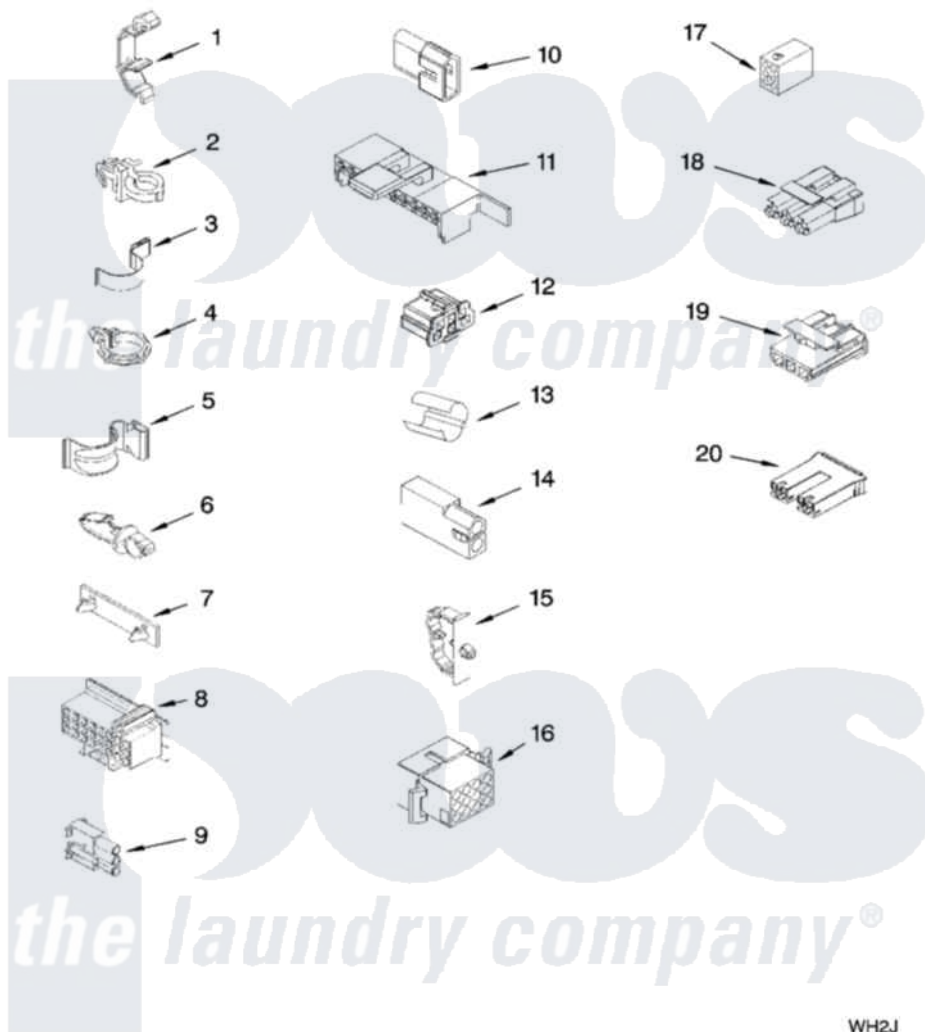

# Whirlpool 1CWTW5590VQ0 06 - WIRING HARNESS PARTS

## WIRING HARNESS PARTS

For Model: 1CWTW5590VQ0  
(White)

W10239435

9

WH2J

Whirlpool [Residential Whirlpool 1CWTW5590VQ0 Washer Parts](#) Parts Diagram 06 - WIRING HARNESS PARTS  
Click on the part number to view part

Item	Original Part Number	Replaced By	Status	Part Description
1	<a href="#">3349557</a>			Retainer, Harness
2	388498		Not Available	Clip, Harness
3	3347812	<a href="#">8528351</a>		Clip
4	3352501	<a href="#">8559320</a>		Restraint, Hose
5	<a href="#">90016</a>			Clip, Pressure Switch Hose
6	3390496	<a href="#">8281256</a>		Clip, Harness
7	<a href="#">389379</a>			Retainer, Side To Feature Panel
8	<a href="#">3948614</a>			Disconnect Block
"	<a href="#">352089</a>			Timer, Block Disconnect
9	<a href="#">62889</a>			Receptacle, Terminal
10	<a href="#">353424</a>			Plug, Terminal
11	<a href="#">62505</a>			Block, Disconnect
12	<a href="#">3347243</a>			Block, Disconnect
13	<a href="#">63523</a>			Harness, Protector
14	<a href="#">717252</a>			Receptacle, Terminal
15	<a href="#">3352944</a>			Clip, Harness

16	3390423		Not Available	Block, Disconnect (12-Way) (Timer) (Use Term. 94613)
17	3347730		Not Available	Receptacle, (6-Way) (Use Term. 94613)
18	3948617	<a href="#">2172937</a>		Connector
19	<a href="#">3360056</a>			Connector
20	<a href="#">3354925</a>			Block, Connector
"	<a href="#">3354926</a>			Block, Connector