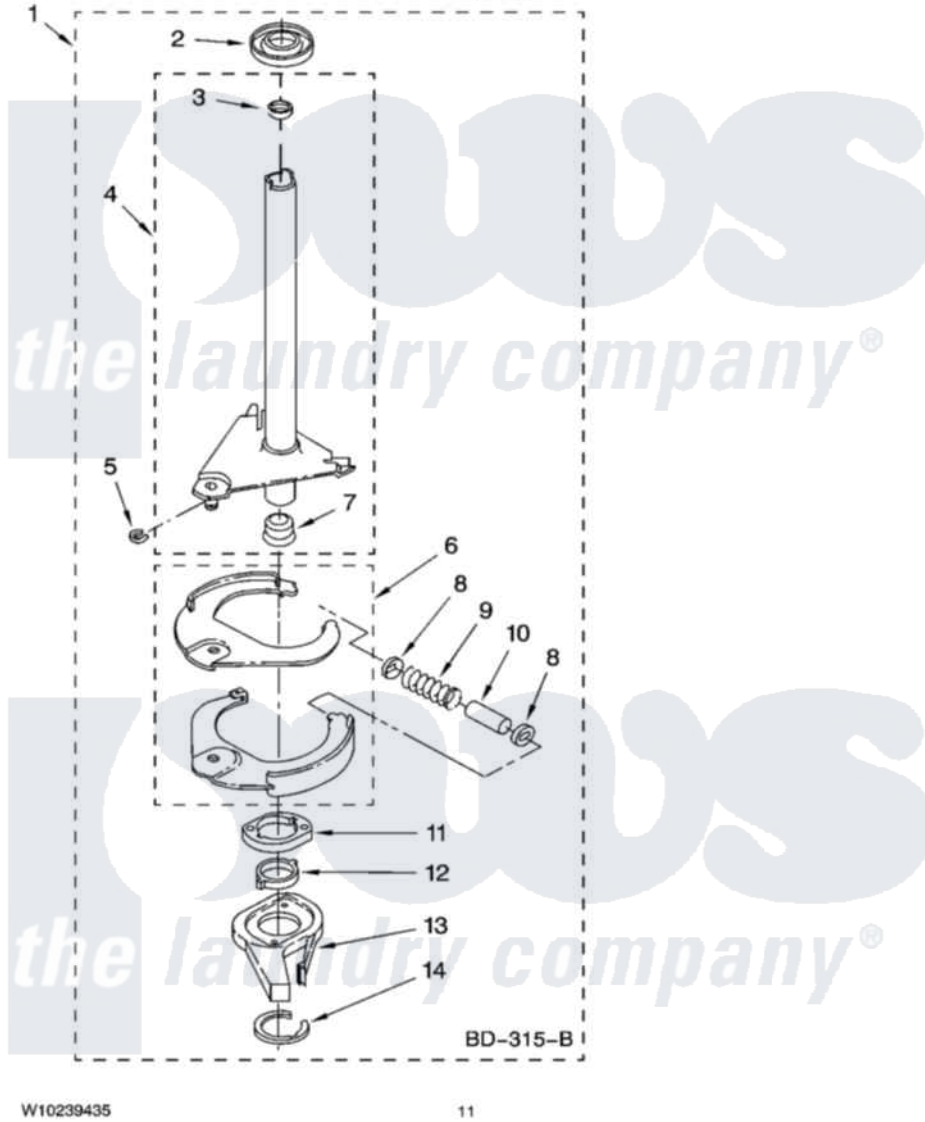

Whirlpool 1CWTW5590VQ0 07 - BRAKE AND DRIVE TUBE PARTS

BRAKE AND DRIVE TUBE PARTS

For Model: 1CWTW5590VQ0
(White)

W10239435

11

Whirlpool Residential Whirlpool 1CWTW5590VQ0 Washer Parts Parts Diagram 07 - BRAKE AND DRIVE TUBE PARTS
Click on the part number to view part

Item	Original Part Number	Replaced By	Status	Part Description
1	388952	285792		Basketdrive
2	62658			Ring, Thrust
3	356427			Seal, Spin Pinion
4	64027	64208		Tube-Spin
5	64035	W10083190		Ring, Retaining
6	64232	285438		Shoe-Brake
7	62703	8546462		"T" Bearing, Spin Tube
8	3353956	285658		Sleeve
9	387806		Not Available	Spring, Brake
10	3355360	285658		Sleeve
11	661516	8546461		Cam, Brake Release
12	63022			Sleeve, Cam
13	64194	285790		Lining
14	90368	W10083200		Ring, Retaining
	BLANK		Not Available	Following Parts Not Illustrated
"	285208			Lubricant