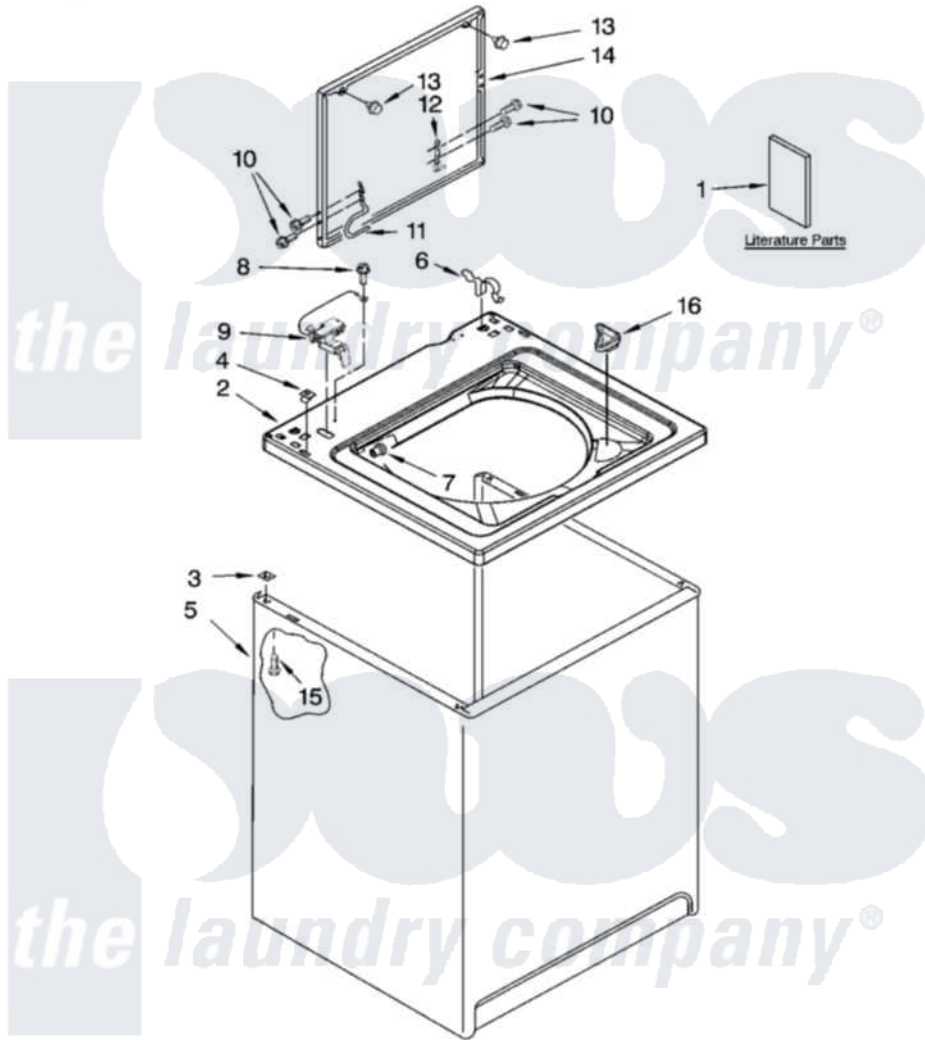

Whirlpool 1CWTW5590VQ1 01 - TOP AND CABINET PARTS

TOP AND CABINET PARTS

For Model: 1CWTW5590VQ1
(White)

AUTOMATIC
AUTOMATIC
WASHER

03-09 Litho in U.S.A. (drd) (eeb)

1

Part No. W10259850 Rev. A

Whirlpool [Residential Whirlpool 1CWTW5590VQ1 Washer Parts](#) Parts Diagram 01 - TOP AND CABINET PARTS
Click on the part number to view part

Item	Original Part Number	Replaced By	Status	Part Description
1	W10200331		Not Available	Installation Instructions (English/French)
"	W10200662		Not Available	Installation Instructions (Spanish)
"	W10200856		Not Available	Instructions Feature Sheet (English/French)
"	W10200857		Not Available	Instructions Feature Sheet (Spanish)
"	W10200828		Not Available	Use & Care Guide (English/French)
"	W10200829		Not Available	Use & Care Guide (Spanish)
"	W10199994		Not Available	Wiring Diagram
2	8318064			Top
3	62750			Spacer, Cabinet To Top (4)
4	357213			Nut, Push-In
5	63424			Cabinet
6	62780			Clip, Top And Cabinet And Rear Panel
7	21258			Bearing, Lid Hinge

8	3351614	Screw, Gearcase Cover Mounting
9	8318084	Switch, Lid
10	W10119828	Screw, Lid Hinge Mounting
11	W10225135	Hinge, Lid
12	91770	Hinge, Lid
13	9724509	Bumper, Lid
14	8541774	W10193857 Lid
15	W10165554	Screw, 10-16 X 3/8
16	3362952	Dispenser, Bleach