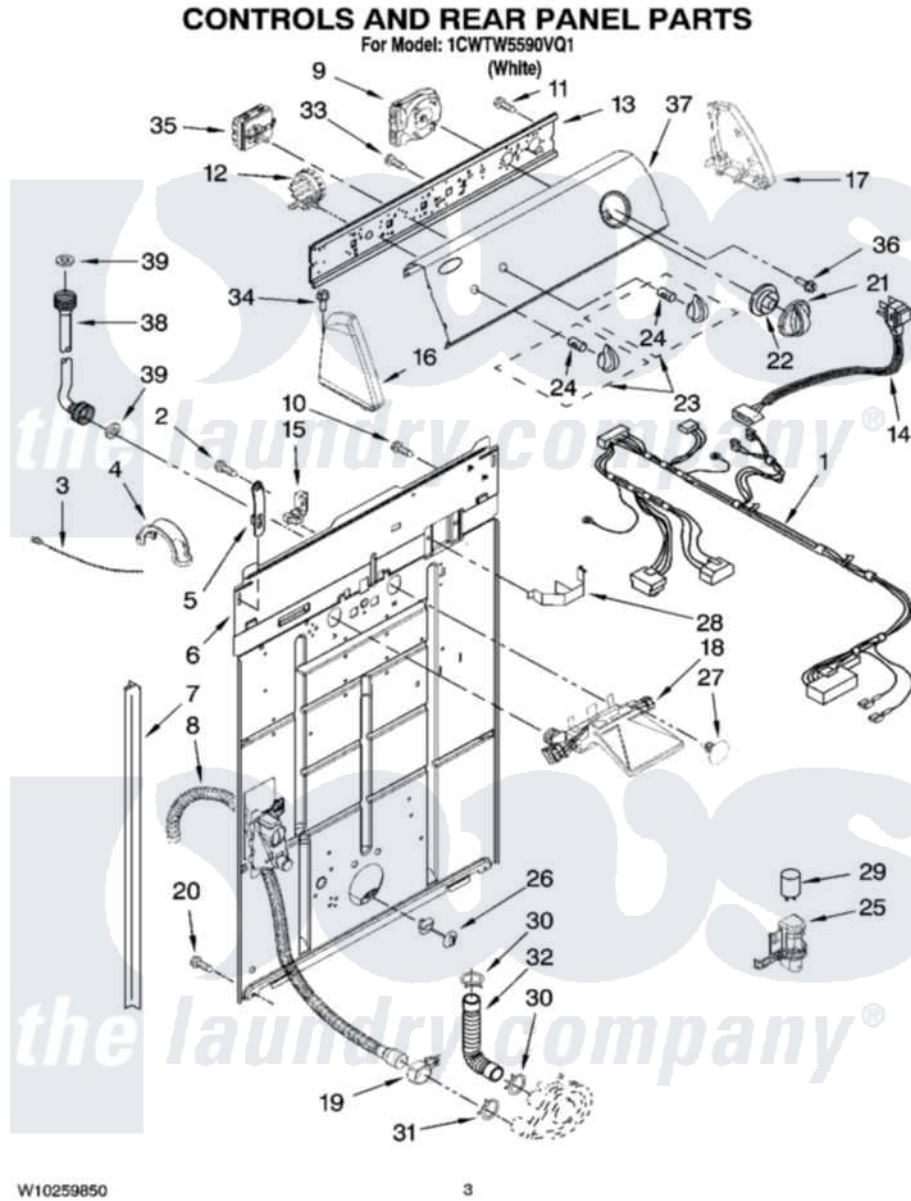

Whirlpool 1CWTW5590VQ1 02 - CONTROLS AND REAR PANEL PARTS

Whirlpool [Residential Whirlpool 1CWTW5590VQ1 Washer Parts](#) Parts Diagram 02 - CONTROLS AND REAR PANEL PARTS

[Click on the part number to view part](#)

Item	Original Part Number	Replaced By	Status	Part Description
1	W10206345	W10307145		Harness Wiring
2	9740848			Screw, Mixing Valve Mounting
3	3347868	W10339879		Tie, Cable
4	8577378			U-Bend, Drain Hose
5	8568314			Strap, Console
6	W10194450			Panel, Rear
7	62747			Pad, Rear Panel
8	W10189267			Drain Hose Assembly
9	W10199989			Timer, Control
10	3351614			Screw, Gearcase Cover Mounting
11	90767			Screw, 8A X 3/8 HeX Washer Head Tapping
12	8577844	W10339251		Switch-WL
13	8544893			Bracket, Control
14	8578842	285800		Cord-Power

15	3952821	285777	Relief-Str
16	8271365	279962	Endcap
17	8271359	279962	Endcap
18	W10144820		Valve, Water Inlet W/Thermistor And Vacuum Break
19	8541668		Clamp, Hose
20	62863	3390631	Screw, 10-16 X 3/8
21	8566022		Knob, Timer
22	8566018		Dial,
23	8565944		Knob, Control
24	8536939		Clip, Knob
25	8318046		Clip, Capacitor
26	8519200		Support, Rear Panel
27	W10000080	8282566	Clip, Pine Tree
28	8055003		Clip, Harness And Pressure Switch
29	8572717		Capacitor, Motor Start
30	3363366	616099	Clamp
31	8317496	285655	Clamp, Hose
32	3951449	285871	Hose
33	3400073		Screw, Ground
34	388326		Screw, 8-18 X 1.25
35	W10184148		Switch, Water Temperature
36	3400818		Screw, Timer Mounting
37	W10200859		Panel, Console
38	W10194208	89503	Hose-Inlet
"	8571378	89503	Hose-Inlet
39	W10242307	16123	Washer Inlet-Hose Miscellaneous Parts Must be Ordered Separately.