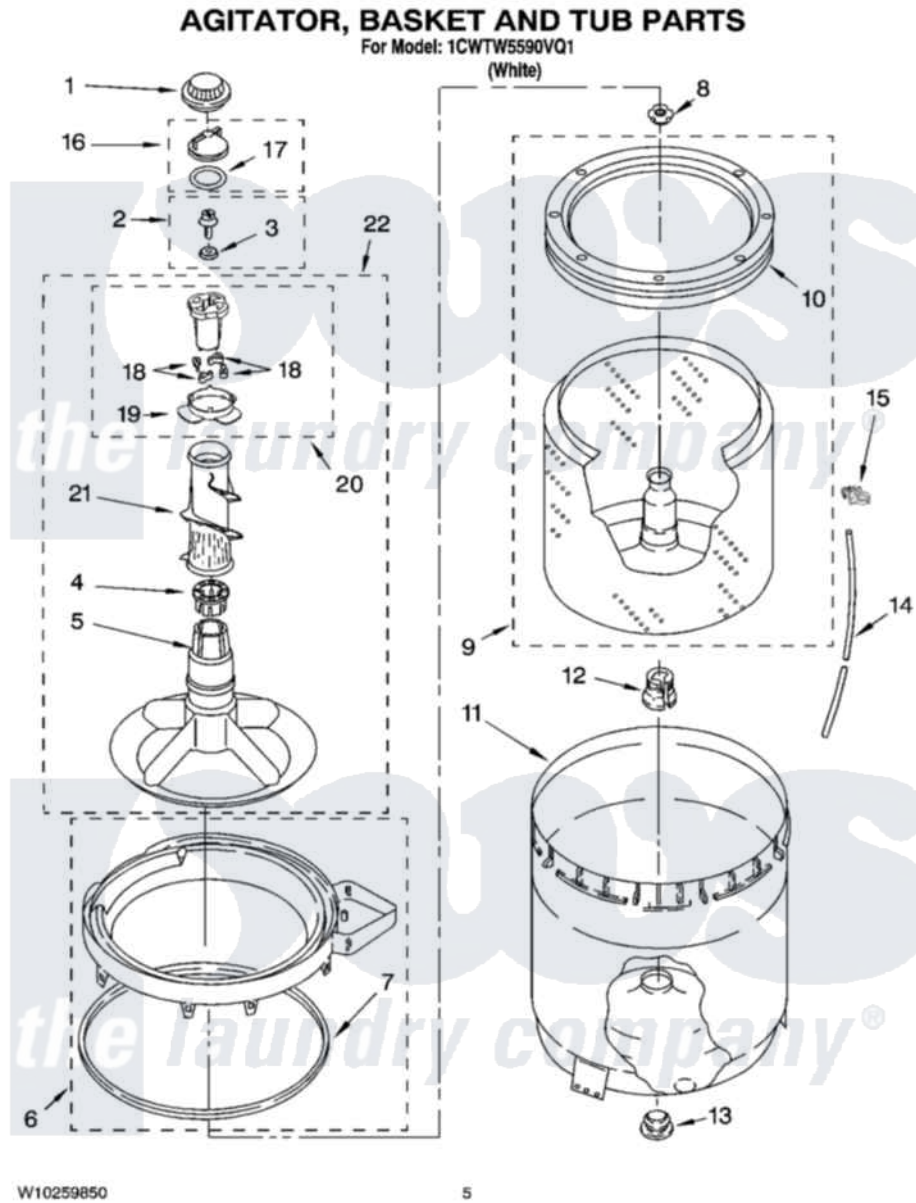

Whirlpool 1CWTW5590VQ1 03 - AGITATOR, BASKET AND TUB PARTS

Whirlpool Residential Whirlpool 1CWTW5590VQ1 Washer Parts Parts Diagram 03 - AGITATOR, BASKET AND TUB PARTS

[Click on the part number to view part](#)

Item	Original Part Number	Replaced By	Status	Part Description
1	3355758			Cap, Agitator
2	358237			Screw And Washer
3	3949550			Washer
4	3350389	285587		Washer
5	3347288			Agitator
6	8528150	W10445870		Ring-Tub
7	3976308			Gasket, Tub Ring
8	21366			Nut, Spanner
9	8526016	W10389328		Clothes Container, Assembly
10	387240			Ring, Balance
11	63849			Strain Relief, Power Cord
12	389140			Tub Block, Basket Drive
13	383727			Gasket, Centerpod
14	3347780	353244		Hose, Pressure Switch
15	2219077			Clip, Pressure Switch Hose
16	3354733	W10074580		Cap, Barrier