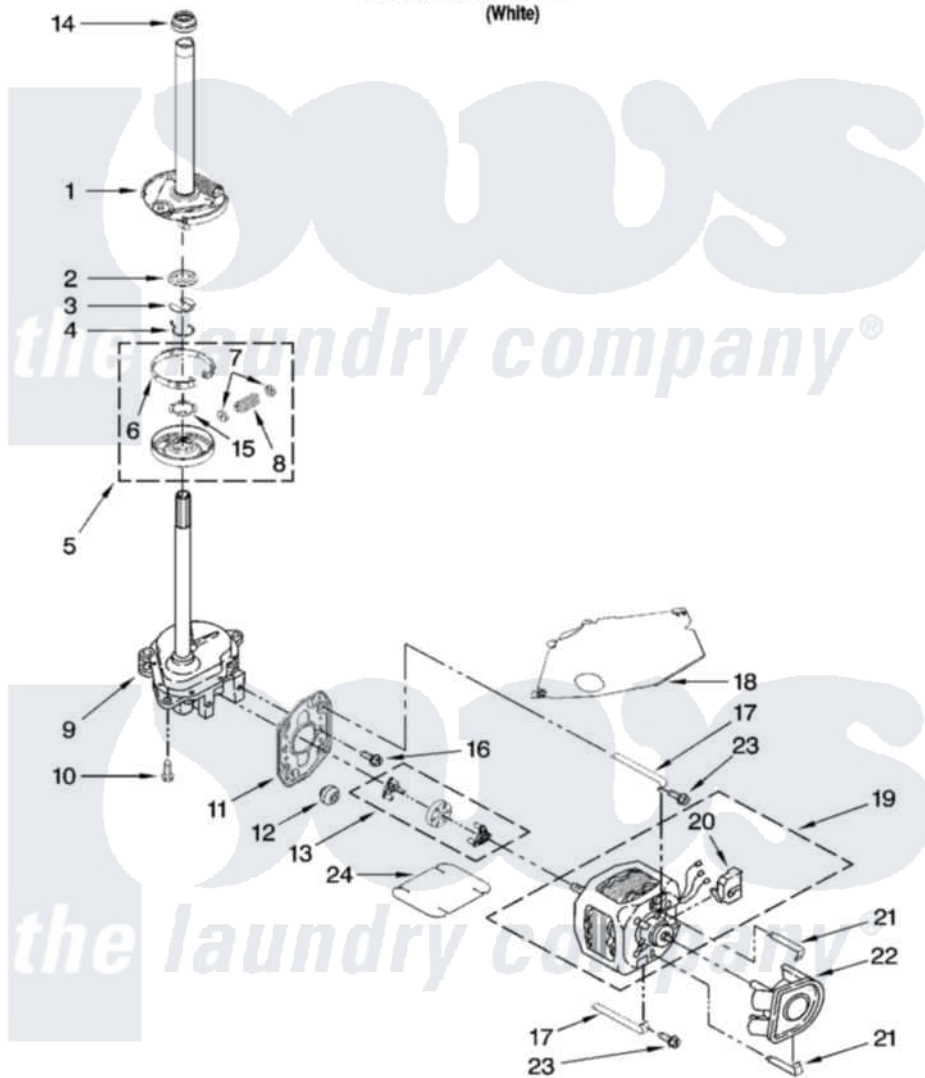

Whirlpool 1CWTW5590VQ1 04 - BRAKE, CLUTCH, GEARCASE, MOTOR AND PUMP PARTS

BRAKE, CLUTCH, GEARCASE, MOTOR AND PUMP PARTS

For Model: 1CWTW5590VQ1
(White)

W10259850

7

Whirlpool [Residential Whirlpool 1CWTW5590VQ1 Washer Parts](#) Parts Diagram 04 - BRAKE, CLUTCH, GEARCASE, MOTOR AND PUMP PARTS

[Click on the part number to view part](#)

Item	Original Part Number	Replaced By	Status	Part Description
1	388952	285792		Basketdrive
2	63292			Washer, Spin Tube Thrust
3	62697	W10080230		Ring, Spin Tube Support
4	63283	285353		Ring
5	3951311	285785		Clutch
6	3951308	285790		Lining
7	62646			Cap, Clutch Spring
8	3946792			Spring And Damper Assembly
9	3360630	3360629		Gearcase
10	3357334	3400516		Screw Anti-Rattle
11	62611			Plate, Motor Mount To Gearcase
12	62691			Grommet, Motor
13	3364003	285753A		Coupling
14	8577374			Seal, Centerpost

15	3355454		Clip, Main Drive
16	3400516		Screw Anti-Rattle
17	W10086010		Retainer, Motor
18	3362089		Shield, Tub To Motor
19	8528158	661600	Motor, Main Drive
20	3952056		Switch, Main Drive Motor
21	8546127		Retainer, Pump
22	3363394		Pump
23	3387485	273556	Screw, 10-16 X 5/8
24	3946532		Shield, Motor