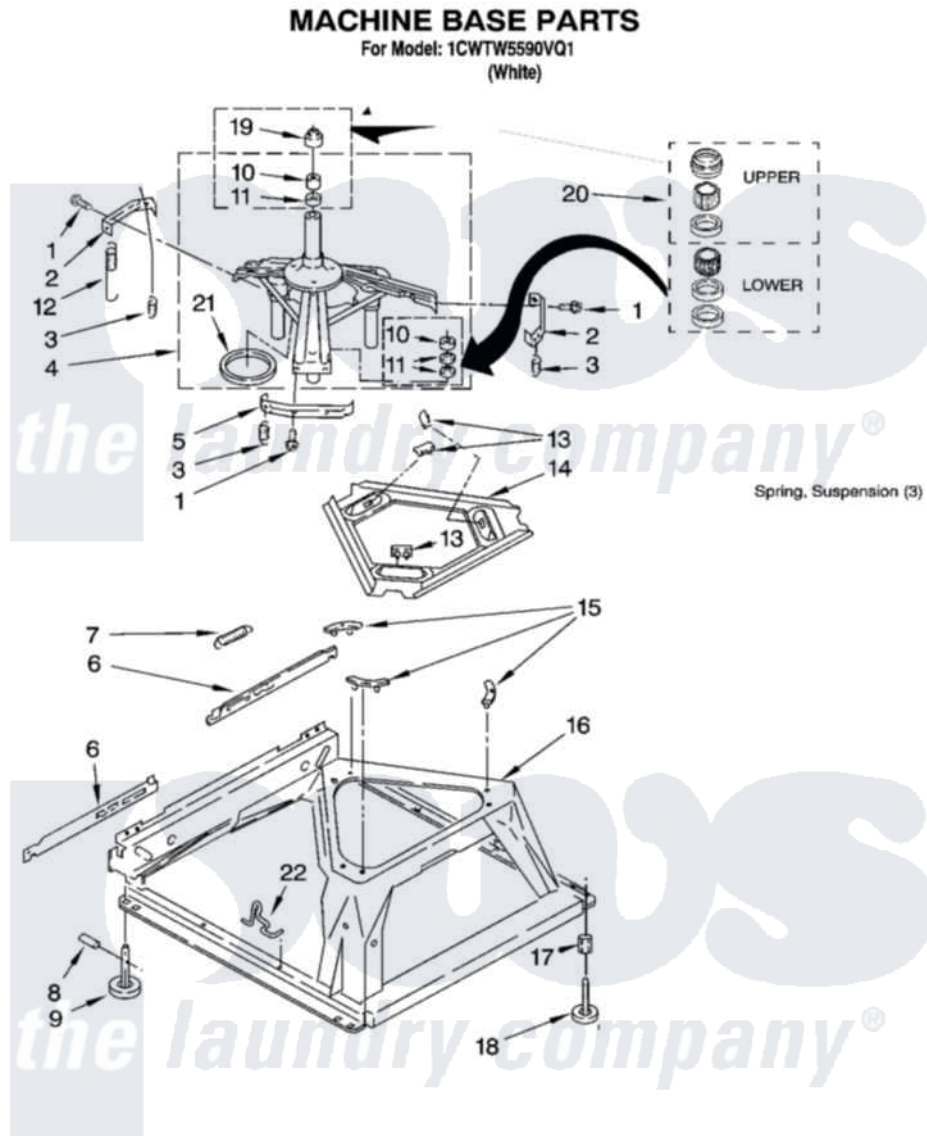

Whirlpool 1CWTW5590VQ1 05 - MACHINE BASE PARTS

8

W10259850

Whirlpool [Residential Whirlpool 1CWTW5590VQ1 Washer Parts](#) Parts Diagram 05 - MACHINE BASE PARTS
Click on the part number to view part

Item	Original Part Number	Replaced By	Status	Part Description
1	3400076			Screw, Bracket Mounting
2	64067			Bracket, Spring Outer
3	63907			Spring, Suspension
4	8575214	280184		Support
5	64065			Bracket, Spring Outer
6	63466			Link, Leveling Mechanism
7	62597	8316845		Spring
8	62837			Pin, Knurled
9	62596	285244		Feet-Leveling
10	8546455			Bearing, Centerpost
11	357409	359449		Seal, Agitator Shaft
12	8534035	285901		Spring
13	62568	285219		Pad
14	3946509			Plate, Suspension
15	3363660	285744		Pad
16	3946512	285771		Base

17	3359452	Nut, Lock
18	W10001130	Foot, Leveling
19	8577376	Seal, Centerpost
20	285203	Centerpost Bearing Kit
21	63134	Ring, Sound Deadening
22	W10145155	Retainer, Suspension Spring