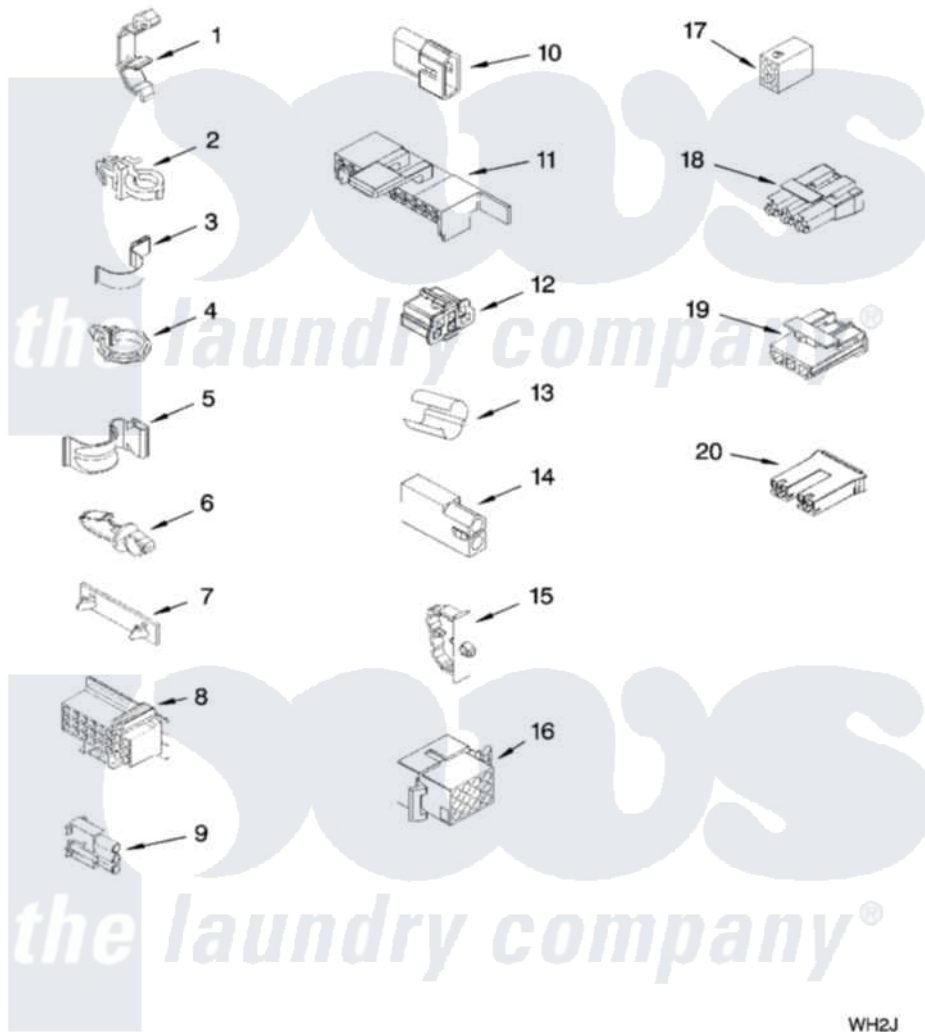

Whirlpool 1CWTW5590VQ1 06 - WIRING HARNESS PARTS

WIRING HARNESS PARTS

For Model: 1CWTW5590VQ1
(White)

W10259850

9

WH2J

Whirlpool [Residential Whirlpool 1CWTW5590VQ1 Washer Parts](#) Parts Diagram 06 - WIRING HARNESS PARTS
Click on the part number to view part

Item	Original Part Number	Replaced By	Status	Part Description
1	3349557			Retainer, Harness
2	388498		Not Available	Clip, Harness
3	3347812	8528351		Clip
4	3352501	8559320		Restraint, Hose
5	90016			Clip, Pressure Switch Hose
6	3390496	8281256		Clip, Harness
7	389379			Retainer, Side To Feature Panel
8	3948614			Disconnect Block
"	352089			Timer, Block Disconnect
9	62889			Receptacle, Terminal
10	353424			Plug, Terminal
11	62505			Block, Disconnect
12	3347243			Block, Disconnect
13	63523			Harness, Protector
14	717252			Receptacle, Terminal
15	3352944			Clip, Harness

16	3390423		Not Available	Block, Disconnect (12-Way) (Timer) (Use Term. 94613)
17	3347730		Not Available	Receptacle, (6-Way) (Use Term. 94613)
18	3948617	2172937		Connector
19	3360056			Connector
20	3354925			Block, Connector
"	3354926			Block, Connector