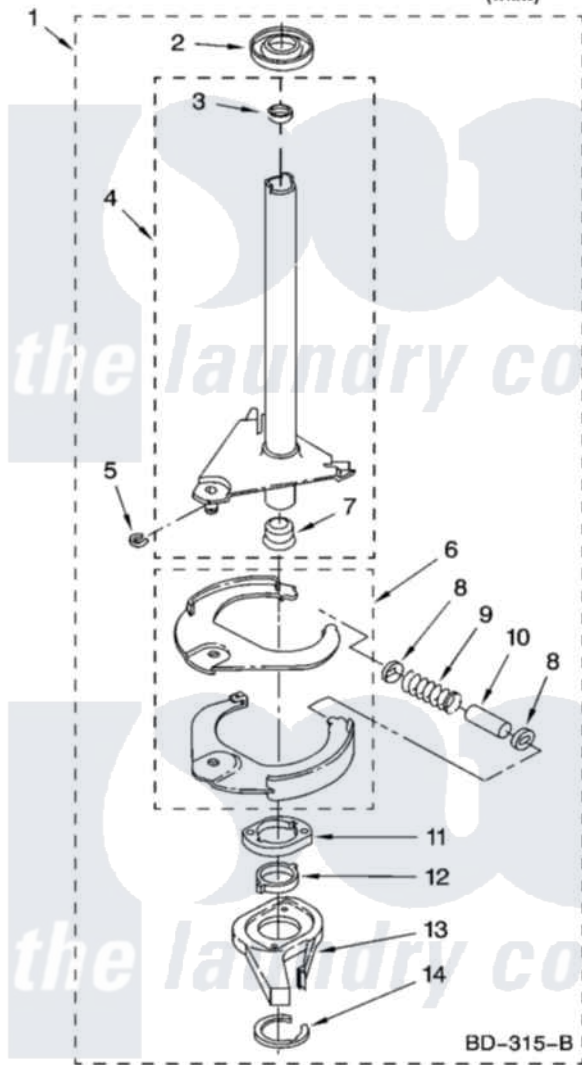

Whirlpool 1CWTW5590VQ1 07 - BRAKE AND DRIVE TUBE PARTS

BRAKE AND DRIVE TUBE PARTS

For Model: 1CWTW5590VQ1
(White)

W10259850

11

Whirlpool Residential Whirlpool 1CWTW5590VQ1 Washer Parts Parts Diagram 07 - BRAKE AND DRIVE TUBE PARTS

[Click on the part number to view part](#)

Item	Original Part Number	Replaced By	Status	Part Description
1	388952	285792		Basketdrive
2	62658			Ring, Thrust
3	356427			Seal, Spin Pinion
4	64027	64208		Tube-Spin
5	64035	W10083190		Ring, Retaining
6	64232	285438		Shoe-Brake
7	62703	8546462		"T" Bearing, Spin Tube
8	3353956	285658		Sleeve
9	387806		Not Available	Spring, Brake
10	3355360	285658		Sleeve
11	661516	8546461		Cam, Brake Release
12	63022			Sleeve, Cam
13	64194	285790		Lining
14	90368	W10083200		Ring, Retaining
	BLANK		Not Available	Following Parts Not Illustrated
"	285208			Lubricant