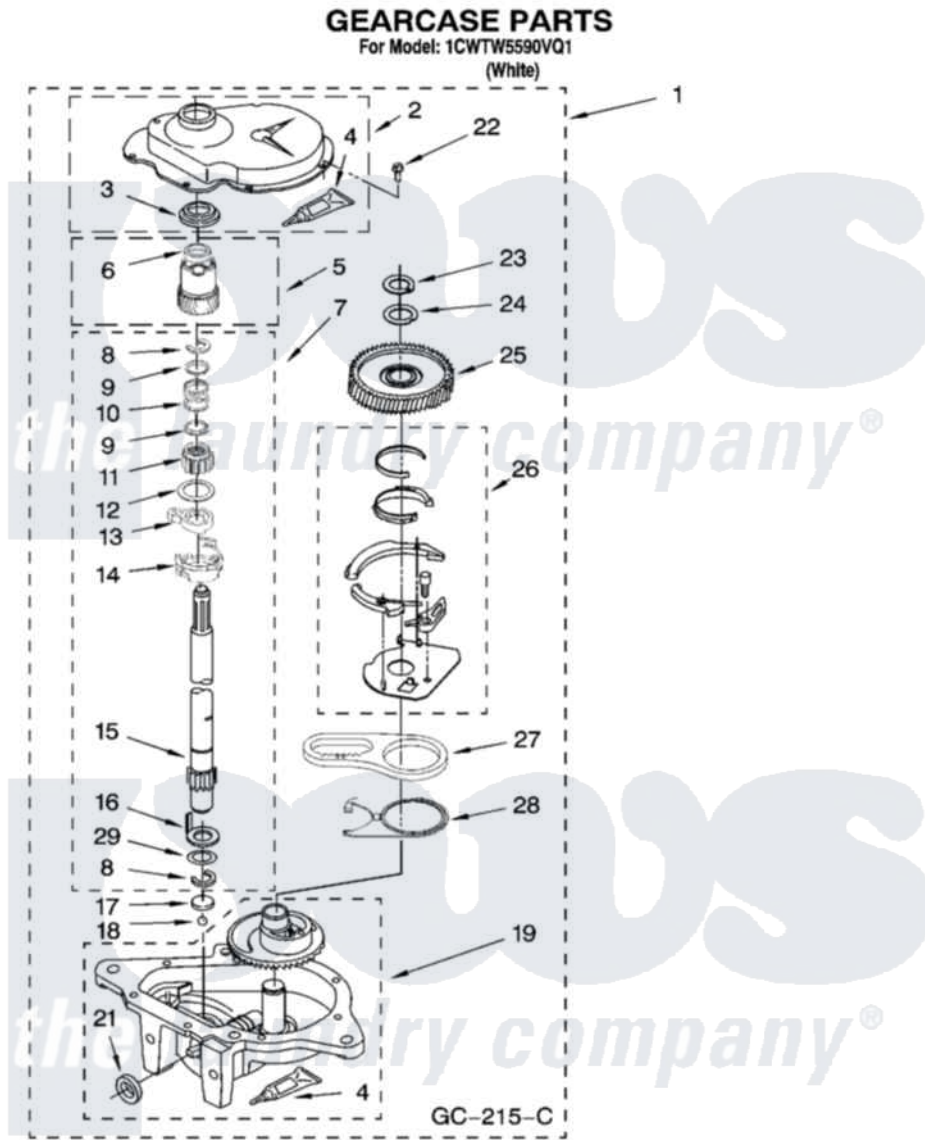

Whirlpool 1CWTW5590VQ1 08 - GEARCASE PARTS

12

W10259850

Whirlpool [Residential Whirlpool 1CWTW5590VQ1 Washer Parts](#) Parts Diagram 08 - GEARCASE PARTS
Click on the part number to view part

Item	Original Part Number	Replaced By	Status	Part Description
1	3360630	3360629		Gearcase
2	285202			Cover, Gearcase
3	3349985			Seal, Gearcase Cover
4	285195			Sealer Sealer, Gasket
5	63320	285362		Gear and Pinion
6	356427			Seal, Spin Pinion
7	389387			Shaft, Agitator
8	90369		Not Available	Ring, Retaining (2)
9	62677			Retainer, Spring
10	62676			Spring, Agitator
11	63273	285509		Shaft, Agitator
12	62619			Washer, Agitator Gear
13	62580	285206		Cam-Agitator
14	62581	285206		Cam-Agitator
15	285509			Shaft, Agitator
16	62618			Washer, Cam Thrust

17	16018	285205	Bearing
18	85529	285205	Bearing
19	389230	285515	Gearcase
21	285352		Seal Kit, Thrust Plug
22	3351614		Screw, Gearcase Cover Mounting
23	3362552	285765	Ring-Retr
24	285735	285766	Washer Kit, Thrust
25	62570	285362	Gear and Pinon
26	388253	999516	Shelf-Glas
27	3349296	8546456	Rack, Connecting
28	62621		Actuator, Shift
29	388815		Washer, Intermediate 1 3976263 Miscellaneous Parts Bag 2 3976300 Washer, Inlet Hose 3 3366913 Clamp, Hose