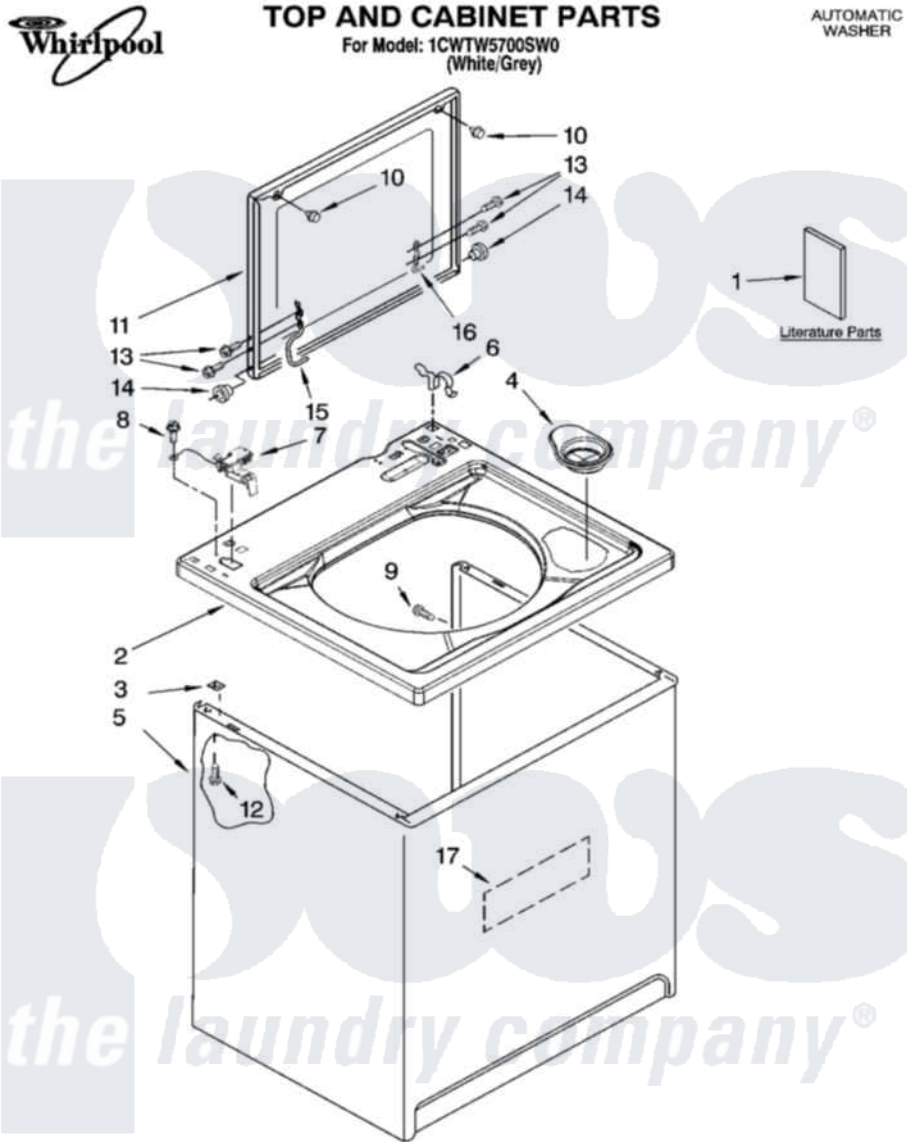

# Whirlpool 1CWTW5700SW0 01 - TOP AND CABINET PARTS

2-07 Litho in U.S.A. (drd)

1

Part No. W10122092 Rev. A

Whirlpool Residential Whirlpool 1CWTW5700SW0 Washer Parts Parts Diagram 01 - TOP AND CABINET PARTS  
Click on the part number to view part

Item	Original Part Number	Replaced By	Status	Part Description
1	<a href="#">W10044800</a>			Installation Instructions
"	<a href="#">3955884</a>			Use And Care Guide
"	3957875		Not Available	Feature Sheet
"	W10023600		Not Available	Energy Guide
"	8578875		Not Available	Wiring Diagram
2	<a href="#">8566017</a>			Top
3	62750			Spacer, Cabinet To Top (4)
4	<a href="#">8566266</a>			Dispenser, Bleach
5	<a href="#">63424</a>			Cabinet
6	<a href="#">62780</a>			Clip, Top And Cabinet And Rear Panel
7	<a href="#">8318084</a>			Switch, Lid
8	<a href="#">3351614</a>			Screw, Gearcase Cover Mounting
9	3357011	<a href="#">308685</a>		Side Trim )
10	<a href="#">9724509</a>			Bumper, Lid
11	8580057	<a href="#">W10193861</a>		Lid

12	<a href="#">3390631</a>		Screw, 10-16 X 3/8
13	<a href="#">W10119828</a>		Screw, Lid Hinge Mounting
14	<a href="#">8319539</a>		Bearing, Lid Hinge
15	8559336	<a href="#">W10225136</a>	Hinge 7 Pad Assembly
16	<a href="#">91770</a>		Hinge, Lid
17	<a href="#">3976348</a>		Absorber, Sound